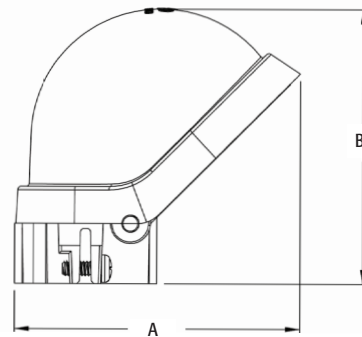

PVC Entrance Caps

MAST PARTS

For 3" conduit use both sleeves. For 3-1/2" conduit use the larger adapter sleeve.

Scan For Video

For Rigid • IMC • EMT • Rigid PVC • Sizes 1/2 - 4" include adapter sleeve for EMT.

FEATURES AND BENEFITS

- PVC1020 priced as 1/2" trade size
- PVC1040 priced as 1-1/4" trade size
- PVC109 priced as 3" trade size

CATALOG NUMBER	UPC/DCI/NAED MFG #018997	TRADE SIZE	MAST SIZE	STD PKG	DIM A	DIM A	HOLE SIZES
PVC1020*	73146	1/2, 3/4, 1	1/2, 3/4, 1	20	3.575	3.438	(2) 0.673
PVC1040*	73147	1-1/4, 1-1/2	1-1/4, 1-1/2	10	5.900	5.069	(2) .823, (1) .635
PVC105	73105	2	2	5	7.790	6.660	(2) .750, (1) .562
PVC129	73129	2	2-1/2	1	7.750	6.660	(2) .750, (1) .562
PVC106	12512	2-1/2	2-1/2	1	9.790	7.620	(4) .875
PVC109*	12513	3, 3-1/2, 4	3, 3-1/2, 4	1	12.650	9.070	(2) 1.500, (1) 1.250

*Includes adapters for multiple sizes.

*PATENTED.

REDUCES INVENTORY SAVES MONEY!
Products cover 10 trade sizes!

INSTALLATION SHOTS