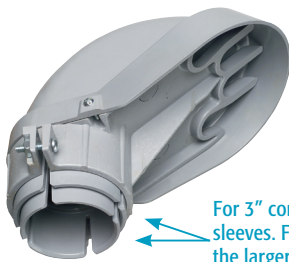

PVC Entrance Caps

MAST PARTS

PVC1020

PVC1040

PVC105, PVC106, & PVC129

PVC109

For 3" conduit use both sleeves. For 3-1/2" conduit use the larger adapter sleeve.

Scan For Video

For Rigid • IMC • EMT • Rigid PVC • Sizes 1/2 - 4" include adapter sleeve for EMT.

FEATURES AND BENEFITS

- PVC1020 priced as 1/2" trade size
- PVC1040 priced as 1-1/4" trade size
- PVC109 priced as 3" trade size

CATALOG NUMBER	UPC/DCI/NAED MFG #018997	TRADE SIZE	MAST SIZE	STD PKG	DIM A	DIM A	HOLE SIZES
PVC1020*	73146	1/2, 3/4, 1	1/2, 3/4, 1	20	3.575	3.438	(2) 0.673
PVC1040*	73147	1-1/4, 1-1/2	1-1/4, 1-1/2	10	5.900	5.069	(2) .823, (1) .635
PVC105	73105	2	2	5	7.790	6.660	(2) .750, (1) .562
PVC129	73129	2	2-1/2	1	7.750	6.660	(2) .750, (1) .562
PVC106	12512	2-1/2	2-1/2	1	9.790	7.620	(4) .875
PVC109*	12513	3, 3-1/2, 4	3, 3-1/2, 4	1	12.650	9.070	(2) 1.500, (1) 1.250

PVC1020

PVC1040

PVC105, PVC106, & PVC129

PVC109

For 3" conduit use both sleeves. For 3-1/2" conduit use the larger adapter sleeve.

Scan For Video

For Rigid • IMC • EMT • Rigid PVC • Sizes 1/2 - 4" include adapter sleeve for EMT.