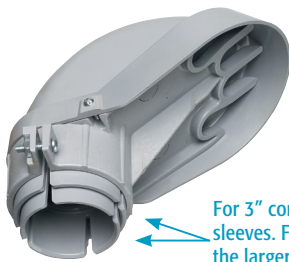

For Rigid • IMC • EMT • Rigid PVC • Sizes 1/2 - 4" include adapter sleeve for EMT.

FEATURES AND BENEFITS

- PVC1020 priced as 1/2" trade size
- PVC1040 priced as 1-1/4" trade size
- PVC109 priced as 3" trade size

*Includes adapters for multiple sizes.

*PATENTED.

REDUCES INVENTORY SAVES MONEY!
Products cover 10 trade sizes!

INSTALLATION SHOTS

PVC1040

PVC1020

PVC Entrance Caps

MAST PARTS

PVC1020

PVC1040

PVC105, PVC106, & PVC129

PVC109

For 3" conduit use both sleeves. For 3-1/2" conduit use the larger adapter sleeve.

Scan For Video

For Rigid • IMC • EMT • Rigid PVC • Sizes 1/2 - 4" include adapter sleeve for EMT.

FEATURES AND BENEFITS

- PVC1020 priced as 1/2" trade size
- PVC1040 priced as 1-1/4" trade size
- PVC109 priced as 3" trade size

CATALOG NUMBER	UPC/DCI/NAED MFG #018997	TRADE SIZE	MAST SIZE	STD PKG	DIM A	DIM A	HOLE SIZES
PVC1020*	73146	1/2, 3/4, 1	1/2, 3/4, 1	20	3.575	3.438	(2) 0.673
PVC1040*	73147	1-1/4, 1-1/2	1-1/4, 1-1/2	10	5.900	5.069	(2) .823, (1) .635
PVC105	73105	2	2	5	7.790	6.660	(2) .750, (1) .562
PVC129	73129	2	2-1/2	1	7.750	6.660	(2) .750, (1) .562
PVC106	12512	2-1/2	2-1/2	1	9.790	7.620	(4) .875
PVC109*	12513	3, 3-1/2, 4	3, 3-1/2, 4	1	12.650	9.070	(2) 1.500, (1) 1.250