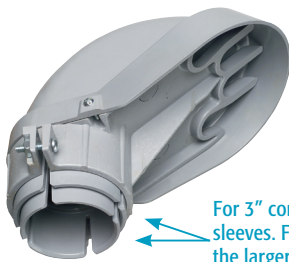

## PVC Entrance Caps

MAST PARTS

PVC1020

PVC1040

PVC105, PVC106, & PVC129

PVC109

For 3" conduit use both sleeves. For 3-1/2" conduit use the larger adapter sleeve.

Scan For Video

For Rigid • IMC • EMT • Rigid PVC • Sizes 1/2 - 4" include adapter sleeve for EMT.

### FEATURES AND BENEFITS

- PVC1020 priced as 1/2" trade size
- PVC1040 priced as 1-1/4" trade size
- PVC109 priced as 3" trade size

CATALOG NUMBER	UPC/DCI/NAED MFG #018997	TRADE SIZE	MAST SIZE	STD PKG	DIM A	DIM A	HOLE SIZES
PVC1020*	73146	1/2, 3/4, 1	1/2, 3/4, 1	20	3.575	3.438	(2) 0.673
PVC1040*	73147	1-1/4, 1-1/2	1-1/4, 1-1/2	10	5.900	5.069	(2) .823, (1) .635
PVC105	73105	2	2	5	7.790	6.660	(2) .750, (1) .562
PVC129	73129	2	2-1/2	1	7.750	6.660	(2) .750, (1) .562
PVC106	12512	2-1/2	2-1/2	1	9.790	7.620	(4) .875
PVC109*	12513	3, 3-1/2, 4	3, 3-1/2, 4	1	12.650	9.070	(2) 1.500, (1) 1.250