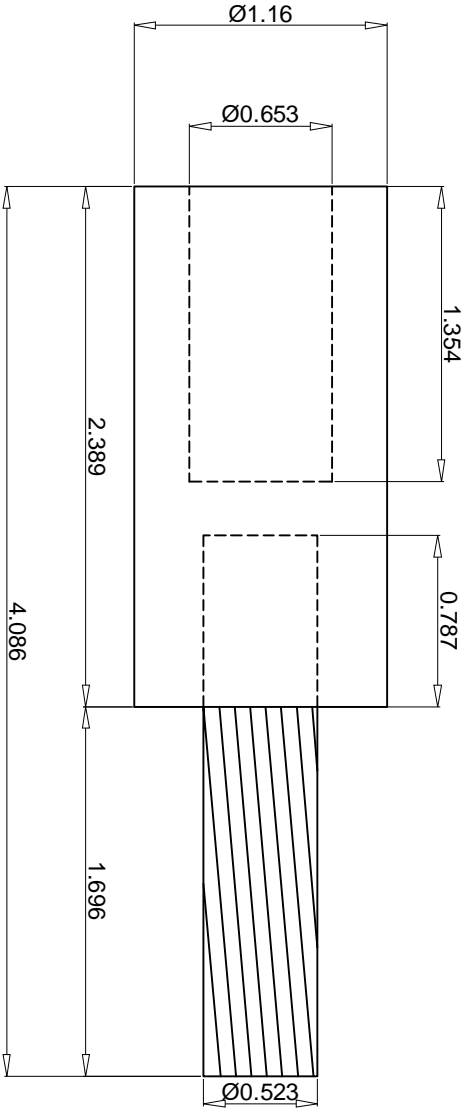

PLEASE ASK IF IN DOUBT

TITLE: COMPONENT
DESCRIPTION: PT300
MATERIAL: ALUMINIUM
FINISH: TINNED
DRG NO: NSI-34