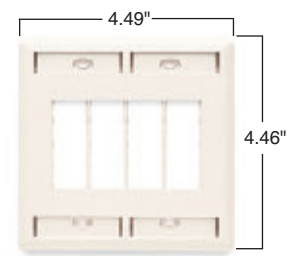

Better coverage, with an extra 3/16" more width and height than standard plates to reduce time-consuming drywall rework.

Flexible modular design accepts any combination of P&S Innovate jack modules for fast, easy configuration.

Virtually unbreakable construction features patent-pending reinforcing ribs for enhanced rigidity.

TPD4-LA
S58-LA
SFF-LA

TPD1-LA

TPD9-LA

PSF1

PSF62

PSF82

Catalog Number	Description	Color	Catalog Number	Description	Color
TradeMaster DataCom Wall Plates					
TPD1-GRY TPD1-I TPD1-LA TPD1-W	1-port wall plate, single gang	Gray Ivory Light Almond White	TPD4-GRY TPD4-I TPD4-LA TPD4-W	4-port wall plate, single gang	Gray Ivory Light Almond White
TPD2-GRY TPD2-I TPD2-LA TPD2-W	2-port wall plate, single gang	Gray Ivory Light Almond White	TPD6-GRY TPD6-I TPD6-LA TPD6-W	6-port wall plate, single gang	Gray Ivory Light Almond White
TPD3-GRY TPD3-I TPD3-LA TPD3-W	3-port wall plate, single gang	Gray Ivory Light Almond White	TPD9-GRY TPD9-I TPD9-LA TPD9-W	9-port wall plate, double gang	Gray Ivory Light Almond White

APPLICATION TIP

The perfect match for TradeMaster wiring device wall plates.

Looking to specify network wiring devices that are 100 percent aesthetically compatible with your other wiring devices? Now you can, with the TradeMaster line. The same colors. The same finishes. The same sophisticated contours. The same dimensions. And because TradeMaster power wiring wall plates are available in a full range of colors and types, you don't have to compromise anywhere appearance is important.

- Features**
- Recessed labeling provides easy identification. Helps meet TIA/EIA-606 labeling standard. Labels and protective clear covers (both included) hide mounting screw heads.
 - Jack modules snap in from the front to make installation fast and simple.
 - Rugged ABS construction or Type 430 stainless steel for durability.