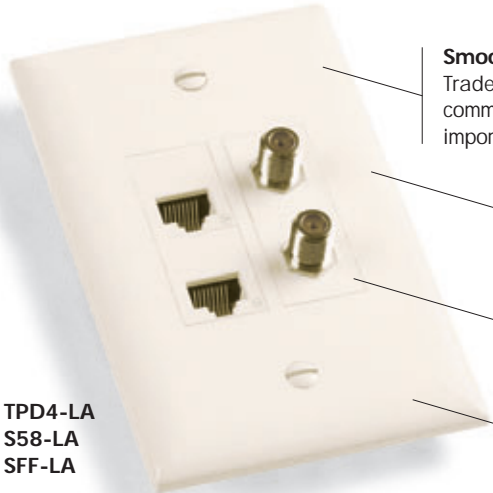

Commercial Network Wiring TradeMaster® DataCom & Innovate™ Wall Plates

Smooth, polished look fits any decor and matches TradeMaster wiring device wall plates. Ideal for any commercial installation where appearance is especially important. And a perfect match for P&S Innovate™ jacks.

Better coverage, with an extra 3/16" more width and height than standard plates to reduce time-consuming drywall rework.

Flexible modular design accepts any combination of P&S Innovate jack modules for fast, easy configuration.

APPLICATION TIP

The perfect match for TradeMaster wiring device wall plates.

Looking to specify network wiring devices that are 100 percent aesthetically compatible with your other wiring devices? Now you can, with the TradeMaster line. The same colors. The same finishes. The same sophisticated contours. The same dimensions. And because TradeMaster power wiring wall plates are available in a full range of colors and types, you don't have to compromise anywhere appearance is important.

- Features**
- Recessed labeling provides easy identification. Helps meet TIA/EIA-606 labeling standard. Labels and protective clear covers (both included) hide mounting screw heads.
 - Jack modules snap in from the front to make installation fast and simple.
 - Rugged ABS construction or Type 430 stainless steel for durability.