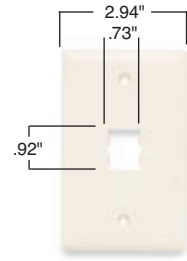

Better coverage, with an extra 3/16" more width and height than standard plates to reduce time-consuming drywall rework.

Flexible modular design accepts any combination of P&S Innovate jack modules for fast, easy configuration.

Virtually unbreakable construction features patent-pending reinforcing ribs for enhanced rigidity.

TPD4-LA
S58-LA
SFF-LA

TPD1-LA

TPD9-LA

PSF1

PSF62

PSF82

Catalog Number	Description	Color	Catalog Number	Description	Color
TradeMaster DataCom Wall Plates					
TPD1-GRY TPD1-I TPD1-LA TPD1-W	1-port wall plate, single gang	Gray Ivory Light Almond White	TPD4-GRY TPD4-I TPD4-LA TPD4-W	4-port wall plate, single gang	Gray Ivory Light Almond White
TPD2-GRY TPD2-I TPD2-LA TPD2-W	2-port wall plate, single gang	Gray Ivory Light Almond White	TPD6-GRY TPD6-I TPD6-LA TPD6-W	6-port wall plate, single gang	Gray Ivory Light Almond White
TPD3-GRY TPD3-I TPD3-LA TPD3-W	3-port wall plate, single gang	Gray Ivory Light Almond White	TPD9-GRY TPD9-I TPD9-LA TPD9-W	9-port wall plate, double gang	Gray Ivory Light Almond White

- Features**
- Recessed labeling provides easy identification. Helps meet TIA/EIA-606 labeling standard. Labels and protective clear covers (both included) hide mounting screw heads.
 - Jack modules snap in from the front to make installation fast and simple.
 - Rugged ABS construction or Type 430 stainless steel for durability.