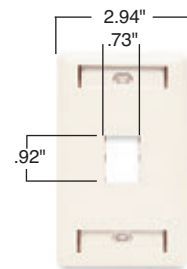

Virtually unbreakable construction features patent-pending reinforcing ribs for enhanced rigidity.

TPD4-LA
S58-LA
SFF-LA

TPD1-LA

TPD9-LA

PSF1

PSF62

PSF82

Catalog Number	Description	Color	Catalog Number	Description	Color
TradeMaster DataCom Wall Plates					
TPD1-GRY TPD1-I TPD1-LA TPD1-W	1-port wall plate, single gang	Gray Ivory Light Almond White	TPD4-GRY TPD4-I TPD4-LA TPD4-W	4-port wall plate, single gang	Gray Ivory Light Almond White
TPD2-GRY TPD2-I TPD2-LA TPD2-W	2-port wall plate, single gang	Gray Ivory Light Almond White	TPD6-GRY TPD6-I TPD6-LA TPD6-W	6-port wall plate, single gang	Gray Ivory Light Almond White
TPD3-GRY TPD3-I TPD3-LA TPD3-W	3-port wall plate, single gang	Gray Ivory Light Almond White	TPD9-GRY TPD9-I TPD9-LA TPD9-W	9-port wall plate, double gang	Gray Ivory Light Almond White

- Features**
- Recessed labeling provides easy identification. Helps meet TIA/EIA-606 labeling standard. Labels and protective clear covers (both included) hide mounting screw heads.
 - Jack modules snap in from the front to make installation fast and simple.
 - Rugged ABS construction or Type 430 stainless steel for durability.