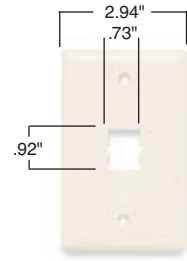

Commercial Network Wiring TradeMaster® DataCom & Innovate™ Wall Plates

Smooth, polished look fits any decor and matches TradeMaster wiring device wall plates. Ideal for any commercial installation where appearance is especially important. And a perfect match for P&S Innovate™ jacks.

Better coverage, with an extra 3/16" more width and height than standard plates to reduce time-consuming drywall rework.

Flexible modular design accepts any combination of P&S Innovate jack modules for fast, easy configuration.

Virtually unbreakable construction features patent-pending reinforcing ribs for enhanced rigidity.

TPD1-LA

Catalog Number	Description	Color	Catalog Number	Description	Color
TradeMaster DataCom Wall Plates					
TPD1-GRY TPD1-I TPD1-LA TPD1-W	1-port wall plate, single gang	Gray Ivory Light Almond White	TPD4-GRY TPD4-I TPD4-LA TPD4-W	4-port wall plate, single gang	Gray Ivory Light Almond White
TPD2-GRY TPD2-I TPD2-LA TPD2-W	2-port wall plate, single gang	Gray Ivory Light Almond White	TPD6-GRY TPD6-I TPD6-LA TPD6-W	6-port wall plate, single gang	Gray Ivory Light Almond White
TPD3-GRY TPD3-I TPD3-LA TPD3-W	3-port wall plate, single gang	Gray Ivory Light Almond White	TPD9-GRY TPD9-I TPD9-LA TPD9-W	9-port wall plate, double gang	Gray Ivory Light Almond White

APPLICATION TIP

The perfect match for TradeMaster wiring device wall plates.