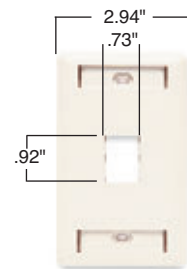

Better coverage, with an extra 3/16" more width and height than standard plates to reduce time-consuming drywall rework.

Flexible modular design accepts any combination of P&S Innovate jack modules for fast, easy configuration.

Virtually unbreakable construction features patent-pending reinforcing ribs for enhanced rigidity.

TPD1-LA

TPD4-LA

TPD6-LA

TPD9-LA

TPD8-LA

Catalog Number	Description	Color	Catalog Number	Description	Color
TradeMaster DataCom Wall Plates					
TPD1-GRY TPD1-I TPD1-LA TPD1-W	1-port wall plate, single gang	Gray Ivory Light Almond White	TPD4-GRY TPD4-I TPD4-LA TPD4-W	4-port wall plate, single gang	Gray Ivory Light Almond White
TPD2-GRY TPD2-I TPD2-LA TPD2-W	2-port wall plate, single gang	Gray Ivory Light Almond White	TPD6-GRY TPD6-I TPD6-LA TPD6-W	6-port wall plate, single gang	Gray Ivory Light Almond White
TPD3-GRY TPD3-I TPD3-LA TPD3-W	3-port wall plate, single gang	Gray Ivory Light Almond White	TPD9-GRY TPD9-I TPD9-LA TPD9-W	9-port wall plate, double gang	Gray Ivory Light Almond White