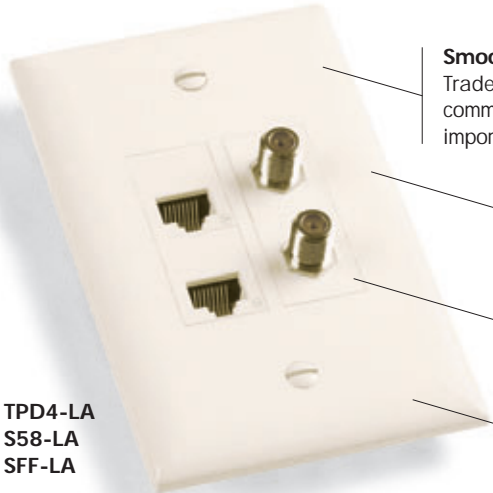

Virtually unbreakable construction features patent-pending reinforcing ribs for enhanced rigidity.

TPD4-LA
S58-LA
SFF-LA

TPD1-LA

TPD9-LA

PSF1

PSF62

PSF82

Catalog Number	Description	Color	Catalog Number	Description	Color
TradeMaster DataCom Wall Plates					
TPD1-GRY TPD1-I TPD1-LA TPD1-W	1-port wall plate, single gang	Gray Ivory Light Almond White	TPD4-GRY TPD4-I TPD4-LA TPD4-W	4-port wall plate, single gang	Gray Ivory Light Almond White
TPD2-GRY TPD2-I TPD2-LA TPD2-W	2-port wall plate, single gang	Gray Ivory Light Almond White	TPD6-GRY TPD6-I TPD6-LA TPD6-W	6-port wall plate, single gang	Gray Ivory Light Almond White
TPD3-GRY TPD3-I TPD3-LA TPD3-W	3-port wall plate, single gang	Gray Ivory Light Almond White	TPD9-GRY TPD9-I TPD9-LA TPD9-W	9-port wall plate, double gang	Gray Ivory Light Almond White

APPLICATION TIP

The perfect match for TradeMaster wiring device wall plates.

Looking to specify network wiring devices that are 100 percent aesthetically compatible with your other wiring devices? Now you can, with the TradeMaster line. The same colors. The same finishes. The same sophisticated contours. The same dimensions. And because TradeMaster power wiring wall plates are available in a full range of colors and types, you don't have to compromise anywhere appearance is important.

- Features**
- Recessed labeling provides easy identification. Helps meet TIA/EIA-606 labeling standard. Labels and protective clear covers (both included) hide mounting screw heads.
 - Jack modules snap in from the front to make installation fast and simple.
 - Rugged ABS construction or Type 430 stainless steel for durability.

Commercial Network Wiring TradeMaster® DataCom & Innovate™ Wall Plates

TPD4-LA
S58-LA
SFF-LA

Smooth, polished look fits any decor and matches TradeMaster wiring device wall plates. Ideal for any commercial installation where appearance is especially important. And a perfect match for P&S Innovate™ jacks.