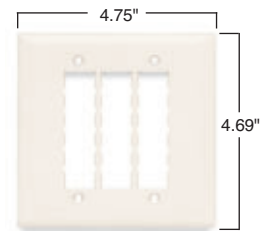

Better coverage, with an extra 3/16" more width and height than standard plates to reduce time-consuming drywall rework.

Flexible modular design accepts any combination of P&S Innovate jack modules for fast, easy configuration.

Virtually unbreakable construction features patent-pending reinforcing ribs for enhanced rigidity.

TPD4-LA
S58-LA
SFF-LA

TPD1-LA

TPD9-LA

PSF1

PSF62

PSF82

Catalog Number	Description	Color	Catalog Number	Description	Color
TradeMaster DataCom Wall Plates					
TPD1-GRY TPD1-I TPD1-LA TPD1-W	1-port wall plate, single gang	Gray Ivory Light Almond White	TPD4-GRY TPD4-I TPD4-LA TPD4-W	4-port wall plate, single gang	Gray Ivory Light Almond White
TPD2-GRY TPD2-I TPD2-LA TPD2-W	2-port wall plate, single gang	Gray Ivory Light Almond White	TPD6-GRY TPD6-I TPD6-LA TPD6-W	6-port wall plate, single gang	Gray Ivory Light Almond White
TPD3-GRY TPD3-I TPD3-LA TPD3-W	3-port wall plate, single gang	Gray Ivory Light Almond White	TPD9-GRY TPD9-I TPD9-LA TPD9-W	9-port wall plate, double gang	Gray Ivory Light Almond White

APPLICATION TIP

The perfect match for TradeMaster wiring device wall plates.

Looking to specify network wiring devices that are 100 percent aesthetically compatible with your other wiring devices? Now you can, with the TradeMaster line. The same colors. The same finishes. The same sophisticated contours. The same dimensions. And because TradeMaster power wiring wall plates are available in a full range of colors and types, you don't have to compromise anywhere appearance is important.

- Features**
- Recessed labeling provides easy identification. Helps meet TIA/EIA-606 labeling standard. Labels and protective clear covers (both included) hide mounting screw heads.
 - Jack modules snap in from the front to make installation fast and simple.
 - Rugged ABS construction or Type 430 stainless steel for durability.