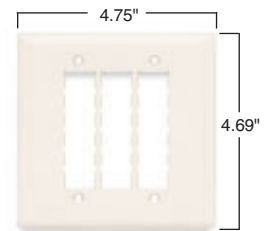

Catalog Number	Description	Color
Innovate Wall Plates		
PSF1-LA PSF1-W PSF1-SS	1-port wall plate single gang	Light Almond White Stainless Steel
PSF2-LA PSF2-W PSF2-SS	2-port wall plate single gang	Light Almond White Stainless Steel
PSF3-LA PSF3-W PSF3-SS	3-port wall plate single gang	Light Almond White Stainless Steel
PSF4-LA PSF4-W PSF4-SS	4-port wall plate single gang	Light Almond White Stainless Steel
PSF6-LA PSF6-W	6-port wall plate single gang	Light Almond White
PSF62-LA	6-port wall plate double gang	Light Almond
PSF82-LA	8-port wall plate double gang	Light Almond

Commercial Network Wiring TradeMaster® DataCom & Innovate™ Wall Plates

TPD4-LA
S58-LA
SFF-LA

Smooth, polished look fits any decor and matches TradeMaster wiring device wall plates. Ideal for any commercial installation where appearance is especially important. And a perfect match for P&S Innovate™ jacks.

Better coverage, with an extra 3/16" more width and height than standard plates to reduce time-consuming drywall rework.

Flexible modular design accepts any combination of P&S Innovate jack modules for fast, easy configuration.

Virtually unbreakable construction features patent-pending reinforcing ribs for enhanced rigidity.

TPD1-LA

TPD4-LA

TPD6-LA

TPD9-LA

TPD8-LA

Catalog Number	Description	Color	Catalog Number	Description	Color
TradeMaster DataCom Wall Plates					
TPD1-GRY TPD1-I TPD1-LA TPD1-W	1-port wall plate, single gang	Gray Ivory Light Almond White	TPD4-GRY TPD4-I TPD4-LA TPD4-W	4-port wall plate, single gang	Gray Ivory Light Almond White
TPD2-GRY TPD2-I TPD2-LA TPD2-W	2-port wall plate, single gang	Gray Ivory Light Almond White	TPD6-GRY TPD6-I TPD6-LA TPD6-W	6-port wall plate, single gang	Gray Ivory Light Almond White
TPD3-GRY TPD3-I TPD3-LA TPD3-W	3-port wall plate, single gang	Gray Ivory Light Almond White	TPD9-GRY TPD9-I TPD9-LA TPD9-W	9-port wall plate, double gang	Gray Ivory Light Almond White