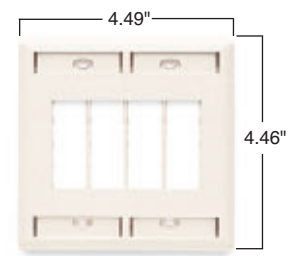

Virtually unbreakable construction features patent-pending reinforcing ribs for enhanced rigidity.

TPD1-LA

TPD4-LA

TPD6-LA

TPD9-LA

TPD8-LA

Catalog Number	Description	Color	Catalog Number	Description	Color
TradeMaster DataCom Wall Plates					
TPD1-GRY TPD1-I TPD1-LA TPD1-W	1-port wall plate, single gang	Gray Ivory Light Almond White	TPD4-GRY TPD4-I TPD4-LA TPD4-W	4-port wall plate, single gang	Gray Ivory Light Almond White
TPD2-GRY TPD2-I TPD2-LA TPD2-W	2-port wall plate, single gang	Gray Ivory Light Almond White	TPD6-GRY TPD6-I TPD6-LA TPD6-W	6-port wall plate, single gang	Gray Ivory Light Almond White
TPD3-GRY TPD3-I TPD3-LA TPD3-W	3-port wall plate, single gang	Gray Ivory Light Almond White	TPD9-GRY TPD9-I TPD9-LA TPD9-W	9-port wall plate, double gang	Gray Ivory Light Almond White

APPLICATION TIP

The perfect match for TradeMaster wiring device wall plates.

Looking to specify network wiring devices that are 100 percent aesthetically compatible with your other wiring devices? Now you can, with the TradeMaster line. The same colors. The same finishes. The same sophisticated contours. The same dimensions. And because TradeMaster power wiring wall plates are available in a full range of colors and types, you don't have to compromise anywhere appearance is important.