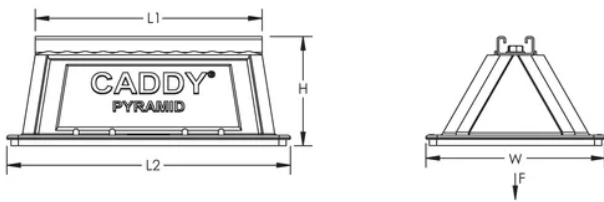

Height (H): 4.8"

Width (W): 8"

Surface Area: 92 in²

Unit Weight: 2 lb

Static Load (F): 1000 lb

ADDITIONAL PRODUCT DETAILS

Static load at 73.1 kPa (10.6 psi) roof loading. Contact project or roofing engineer for maximum allowable load on individual project roof system.

DIAGRAMS

WARNING

nVent products shall be installed and used only as indicated in nVent's product instruction sheets and training materials. Instruction sheets are available at www.nvent.com and from your nVent customer service representative. Improper installation, misuse, misapplication or other failure to completely follow nVent's instructions and warnings may cause product malfunction, property damage, serious bodily injury and death and/or void your warranty.

North America

+1.800.753.9221
Option 1 – Customer Care
Option 2 – Technical Support

Europe

Netherlands:
+31 800-0200135
France:
+33 800 901 793

Europe

Germany:
800 1890272
Other Countries:
+31 13 5835404

APAC

Shanghai:
+ 86 21 2412 1618/19
Sydney:
+61 2 9751 8500

Our powerful portfolio of brands:
nVent.com CADDY ERICO HOFFMAN RAYCHEM SCHROFF
TRACER