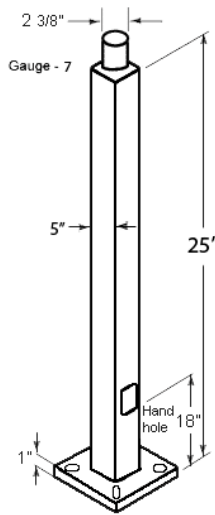

Technical Specifications (continued)

Construction

Anchor Bolt:

Galvanized anchor bolts and galvanized hardware and anchor bolt template. All bolts have a 3" hook.

Anchor Bolt Templates:

WARNING Template must be printed on 12" x 18" sheet for actual size. CHECK SCALE BEFORE USING. Templates shipped with anchor bolts and available [online](#).

Pre-Shipped Anchor Bolts:

Bolts can be pre-shipped upon request for additional freight charge

Max EPA's/Max Weights:

70MPH 17.2 ft./625 lb.
80MPH 11.1 ft./625lb.
90MPH 6.9 ft./625 lb.
100MPH 3.9 ft./625 lb.
110MPH 1.7 ft./625 lb.
120MPH 0.1 ft./620 lb

Other

Terms of Sale:

Pole Terms of Sale is available [online](#).

Buy American Act Compliance:

RAB values USA manufacturing! Upon request, RAB may be able to manufacture this product to be compliant with the Buy American Act (BAA). Please contact customer service to request a quote for the product to be made BAA compliant.

Dimensions

Features

- Designed for ground mounting
- Heavy duty TGIC polyester coating
- Reinforced hand holes with grounding lug and removable cover for easy wiring access
- Pole caps, base covers & bolts are sold separately
- Custom manufactured for each application