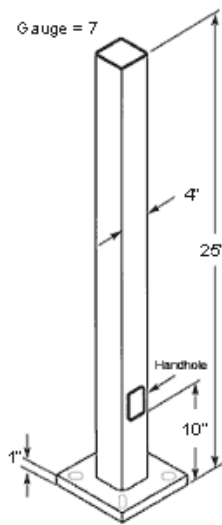

Technical Specifications (continued)

Construction

Anchor Bolt:

Galvanized anchor bolts and galvanized hardware and anchor bolt template. All bolts have a 3" hook.

Anchor Bolt Templates:

WARNING Template must be printed on 11" x 17" sheet for actual size. CHECK SCALE BEFORE USING. Templates shipped with anchor bolts and available [online](#).

Pre-Shipped Anchor Bolts:

Bolts can be pre-shipped upon request for additional freight charge

Max EPA's/Max Weights:

70MPH 9.0 ft./330 lb.
80MPH 5.2 ft./325 lb.
90MPH 2.6 ft./325 lb.
100MPH 0.8 ft./310 lb

Other

Terms of Sale:

Pole Terms of Sale is available [online](#).

Buy American Act Compliance:

RAB values USA manufacturing! Upon request, RAB may be able to manufacture this product to be compliant with the Buy American Act (BAA). Please contact customer service to request a quote for the product to be made BAA compliant.

Dimensions

Features

- Designed for ground mounting
- Heavy duty TGIC polyester coating
- Reinforced hand holes with grounding lug and removable cover for easy wiring access
- Pole caps, base covers & bolts are sold separately
- Custom manufactured for each application