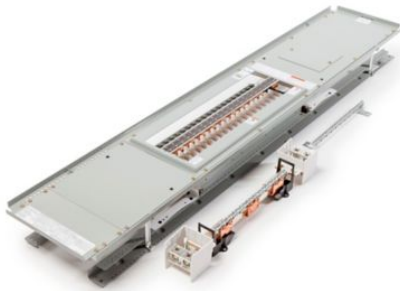

# Eaton PRL2X3400X60CS

Catalog Number: PRL2X3400X60CS

Eaton Pow-R-Xpress PRL2X INTERIOR, 480/277V, 3PH 4W, 400A, 60 CKT, CU BUS, SHORT INTERIOR

## General specifications

Product Name	Catalog Number
Eaton Pow-R-Xpress PRL2X panelboard	PRL2X3400X60CS
UPC	Product Length/Depth
786689671532	61 in
Product Height	Product Width
6.5 in	8.5 in
Product Weight	Compliances
108 lb	NEMA Compliant
Certifications	
UL 67	

### Bus material

Copper