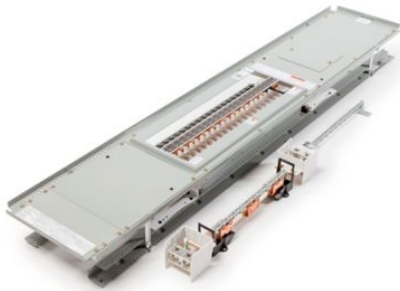

Eaton PRL2X3400X60CS

Catalog Number: PRL2X3400X60CS

Eaton Pow-R-Xpress PRL2X INTERIOR, 480/277V, 3PH 4W, 400A, 60 CKT, CU BUS, SHORT INTERIOR

General specifications

Product Name	Catalog Number
Eaton Pow-R-Xpress PRL2X panelboard	PRL2X3400X60CS
UPC	Product Length/Depth
786689671532	61 in
Product Height	Product Width
6.5 in	8.5 in
Product Weight	Compliances
108 lb	NEMA Compliant
Certifications	
UL 67