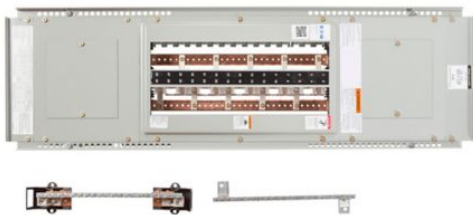

Eaton PRL2X3100X42C

Catalog Number: PRL2X3100X42C

Eaton PRL2X INTERIOR 480/277 3P 4W 100A 42 CKT CU BUS

General specifications

Product Name	Catalog Number
Eaton Pow-R-Xpress PRL2X panelboard	PRL2X3100X42C
UPC	Product Length/Depth
786689363277	37 in
Product Height	Product Width
6 in	15 in
Product Weight	Compliances
94 lb	NEMA Compliant
Certifications	
UL 67	

Physical Attributes

Bus material

Copper

Number of circuits

42

Type

PRL2X INTERIOR

Performance Ratings