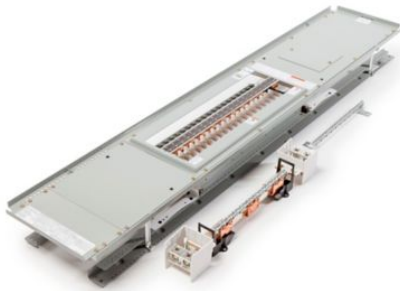

Eaton PRL1X3400X60CS

Catalog Number: PRL1X3400X60CS

Eaton Pow-R-Xpress PRL1X INTERIOR, 120/208V, 3PH 4W,
400A, 60 CKT, CU BUS, SHORT INTERIOR

General specifications

Product Name	Catalog Number
Eaton Pow-R-Xpress PRL1X panelboard	PRL1X3400X60CS
UPC	Product Length/Depth
786689671518	61 in
Product Height	Product Width
6.5 in	8.5 in
Product Weight	Compliances
108 lb	NEMA Compliant
Certifications	
UL 67	

Physical Attributes

Bus material

Copper

Type

PRL1X INTERIOR

Performance Ratings

Amperage Rating

400A