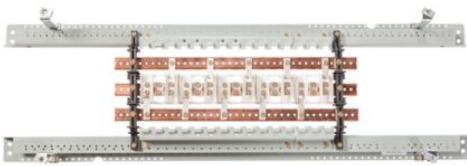

Eaton PRL1X3225X42CS

Catalog Number: PRL1X3225X42CS

Eaton PRL1X INTERIOR NO TFL 120/208 3P 4W 225A 42 CKT
CU BUS

General specifications

Product Name	Catalog Number
Eaton Pow-R-Xpress PRL1X panelboard	PRL1X3225X42CS
UPC	Product Length/Depth
786689363154	43.75 in
Product Height	Product Width
6.5 in	18.25 in
Product Weight	Compliances
31 lb	NEMA Compliant
Certifications	
UL 67