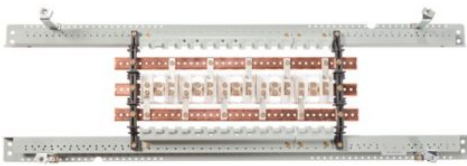

# Eaton PRL1X3225X42CS

Catalog Number: PRL1X3225X42CS

Eaton PRL1X INTERIOR NO TFL 120/208 3P 4W 225A 42 CKT  
CU BUS

## General specifications

Product Name	Catalog Number
Eaton Pow-R-Xpress PRL1X panelboard	PRL1X3225X42CS
UPC	Product Length/Depth
786689363154	43.75 in
Product Height	Product Width
6.5 in	18.25 in
Product Weight	Compliances
31 lb	NEMA Compliant
Certifications	
UL 67	