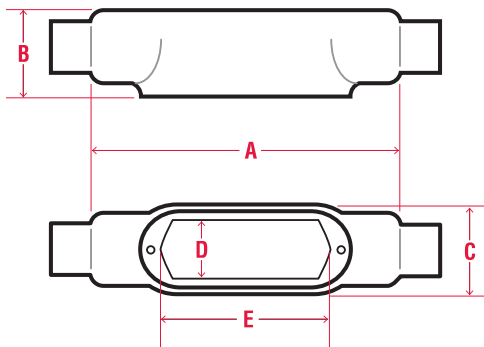

Features:

- 40 mil gray PVC exterior coating
- 2 mil red urethane interior coating
- 8 trade sizes from 1" through 4"
- Sealing sleeves on all conduit openings
- Molded-in seal between bodies and covers
- Large cover openings provide ample room

Standards:

Steel and Aluminum

- UL 514A, 514D (E231035)
- CSA C22.2 No. 18, CSA C22.2 No. 42

Conduit Bodies – Mogul Technical Data

BC

PIPE SIZE	FERROUS CATALOG #	NOMINAL WEIGHT	A	B	C	D	E	ALUMINUM CATALOG #
1"	PRBC3	3.2	9.56	1.92	2.27	1.88	6	PRBC3SA
1-1/4"	PRBC4	4.2	9.56	2.35	2.27	1.88	6	PRBC4SA
1-1/2"	PRBC5	6.0	13.75	2.60	3.08	2.63	10	PRBC5SA
2"	PRBC6	7.0	13.75	3.17	3.08	2.63	10	PRBC6SA
2-1/2"	PRBC7	13.8	18.38	3.67	4.33	3.81	15	PRBC7SA
3"	PRBC8	17.5	18.38	4.42	4.33	3.81	15	PRBC8SA
3-1/2"	PRBC9	25.0	23.75	4.92	5.33	4.75	20	PRBC9SA
4"	PRBC10	28.0	23.75	5.42	5.33	4.75	20	PRBC10SA

(cover sold separately)

Conduit Bodies and Covers

Conduit Bodies – Mogul Technical Data

BUB

PIPE SIZE	FERROUS CATALOG #	NOMINAL WEIGHT	A	B	C	D	E	ALUMINUM CATALOG #
1"	PRBUB3	3.2	9.19	2.69	2.27	1.88	6	PRBUB3SA
1-1/4"	PRBUB4	4.0	9.31	3.19	2.27	1.88	6	PRBUB4SA
1-1/2"	PRBUB5	5.9	13.50	3.50	3.08	2.63	10	PRBUB5SA
2"	PRBUB6	7.8	13.50	4.13	3.08	2.63	10	PRBUB6SA
2-1/2"	PRBUB7	12.5	17.75	4.81	4.33	3.81	15	PRBUB7SA
3"	PRBUB8	17.0	17.88	5.63	4.33	3.81	15	PRBUB8SA
3-1/2"	PRBUB9	25.0	23.38	6.38	5.33	4.75	20	PRBUB9SA
4"	PRBUB10	28.0	23.25	6.81	5.33	4.75	20	PRBUB10SA