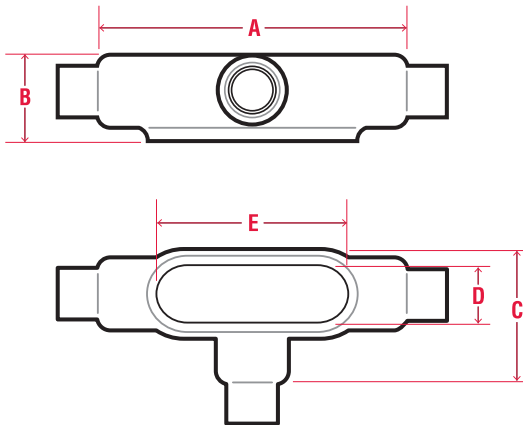

BT

PIPE SIZE	FERROUS CATALOG #	NOMINAL WEIGHT	A	B	C	D	E	ALUMINUM CATALOG #
1"	PRBT3	3.2	9.56	1.92	3.24	1.88	6	PRBT3SA
1-1/4"	PRBT4	3.6	9.56	2.35	3.24	1.88	6	PRBT4SA
1-1/2"	PRBT5	7.5	13.75	2.60	4.14	2.63	10	PRBT5SA
2"	PRBT6	9.0	13.75	3.17	4.14	2.63	10	PRBT6SA
2-1/2"	PRBT7	15.0	18.38	3.67	5.67	3.81	15	PRBT7SA
3"	PRBT8	19.0	18.38	4.42	5.80	3.81	15	PRBT8SA
3-1/2"	PRBT9	29.0	23.75	4.92	6.96	4.75	20	PRBT9SA
4"	PRBT10	32.0	23.75	5.42	6.96	4.75	20	PRBT10SA

(cover sold separately)

BG COVERS (body sold separately)

FERROUS CATALOG #	DESCRIPTION	NOMINAL WEIGHT	ALUMINUM CATALOG #
PRBG48	1 - 1 1/4 BG COVER MOGUL	2.5	PRBG48SA
PRBG68	1 1/2 - 2 BG COVER MOGUL	3.2	PRBG68SA
PRBG88	2 1/2 - 3 BG COVER MOGUL	6.4	PRBG88SA
PRBG98	3 1/2 - 4 BG COVER MOGUL	9.8	PRBG98SA

Contact us:
customerservice@plastibond.com

Visit www.plastibond.com
For more information