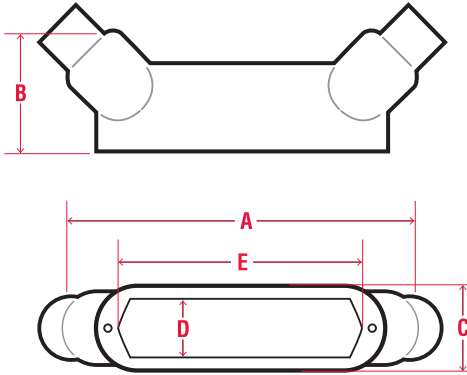

Standards:

Steel and Aluminum

- UL 514A, 514D (E231035)
- CSA C22.2 No. 18, CSA C22.2 No. 42

Conduit Bodies – Mogul Technical Data

BC

| PIPE SIZE | FERROUS CATALOG # | NOMINAL WEIGHT | A | B | C | D | E | ALUMINUM CATALOG # |
|-----------|-------------------|----------------|-------|------|------|------|----|--------------------|
| 1" | PRBC3 | 3.2 | 9.56 | 1.92 | 2.27 | 1.88 | 6 | PRBC3SA |
| 1-1/4" | PRBC4 | 4.2 | 9.56 | 2.35 | 2.27 | 1.88 | 6 | PRBC4SA |
| 1-1/2" | PRBC5 | 6.0 | 13.75 | 2.60 | 3.08 | 2.63 | 10 | PRBC5SA |
| 2" | PRBC6 | 7.0 | 13.75 | 3.17 | 3.08 | 2.63 | 10 | PRBC6SA |
| 2-1/2" | PRBC7 | 13.8 | 18.38 | 3.67 | 4.33 | 3.81 | 15 | PRBC7SA |
| 3" | PRBC8 | 17.5 | 18.38 | 4.42 | 4.33 | 3.81 | 15 | PRBC8SA |
| 3-1/2" | PRBC9 | 25.0 | 23.75 | 4.92 | 5.33 | 4.75 | 20 | PRBC9SA |
| 4" | PRBC10 | 28.0 | 23.75 | 5.42 | 5.33 | 4.75 | 20 | PRBC10SA |

(cover sold separately)

Conduit Bodies and Covers

Conduit Bodies – Mogul Technical Data

BUB

| PIPE SIZE | FERROUS CATALOG # | NOMINAL WEIGHT | A | B | C | D | E | ALUMINUM CATALOG # |
|-----------|-------------------|----------------|-------|------|------|------|----|--------------------|
| 1" | PRBUB3 | 3.2 | 9.19 | 2.69 | 2.27 | 1.88 | 6 | PRBUB3SA |
| 1-1/4" | PRBUB4 | 4.0 | 9.31 | 3.19 | 2.27 | 1.88 | 6 | PRBUB4SA |
| 1-1/2" | PRBUB5 | 5.9 | 13.50 | 3.50 | 3.08 | 2.63 | 10 | PRBUB5SA |
| 2" | PRBUB6 | 7.8 | 13.50 | 4.13 | 3.08 | 2.63 | 10 | PRBUB6SA |
| 2-1/2" | PRBUB7 | 12.5 | 17.75 | 4.81 | 4.33 | 3.81 | 15 | PRBUB7SA |
| 3" | PRBUB8 | 17.0 | 17.88 | 5.63 | 4.33 | 3.81 | 15 | PRBUB8SA |
| 3-1/2" | PRBUB9 | 25.0 | 23.38 | 6.38 | 5.33 | 4.75 | 20 | PRBUB9SA |
| 4" | PRBUB10 | 28.0 | 23.25 | 6.81 | 5.33 | 4.75 | 20 | PRBUB10SA |