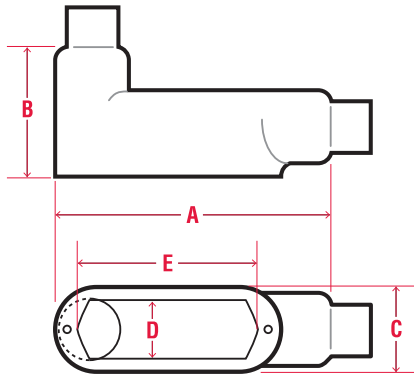

(cover sold separately)

Conduit Bodies and Covers

Conduit Bodies – Mogul Technical Data

BUB

| PIPE SIZE | FERROUS CATALOG # | NOMINAL WEIGHT | A | B | C | D | E | ALUMINUM CATALOG # |
|-----------|-------------------|----------------|-------|------|------|------|----|--------------------|
| 1" | PRBUB3 | 3.2 | 9.19 | 2.69 | 2.27 | 1.88 | 6 | PRBUB3SA |
| 1-1/4" | PRBUB4 | 4.0 | 9.31 | 3.19 | 2.27 | 1.88 | 6 | PRBUB4SA |
| 1-1/2" | PRBUB5 | 5.9 | 13.50 | 3.50 | 3.08 | 2.63 | 10 | PRBUB5SA |
| 2" | PRBUB6 | 7.8 | 13.50 | 4.13 | 3.08 | 2.63 | 10 | PRBUB6SA |
| 2-1/2" | PRBUB7 | 12.5 | 17.75 | 4.81 | 4.33 | 3.81 | 15 | PRBUB7SA |
| 3" | PRBUB8 | 17.0 | 17.88 | 5.63 | 4.33 | 3.81 | 15 | PRBUB8SA |
| 3-1/2" | PRBUB9 | 25.0 | 23.38 | 6.38 | 5.33 | 4.75 | 20 | PRBUB9SA |
| 4" | PRBUB10 | 28.0 | 23.25 | 6.81 | 5.33 | 4.75 | 20 | PRBUB10SA |

(cover sold separately)

BLB

| PIPE SIZE | FERROUS CATALOG # | NOMINAL WEIGHT | A | B | C | D | E | ALUMINUM CATALOG # |
|-----------|-------------------|----------------|-------|------|------|------|----|--------------------|
| 1" | PRBLB3 | 3.2 | 8.63 | 2.84 | 2.27 | 1.88 | 6 | PRBLB3SA |
| 1-1/4" | PRBLB4 | 4.2 | 8.63 | 3.28 | 2.27 | 1.88 | 6 | PRBLB4SA |
| 1-1/2" | PRBLB5 | 6.0 | 12.73 | 3.63 | 3.08 | 2.63 | 10 | PRBLB5SA |
| 2" | PRBLB6 | 7.0 | 12.73 | 4.19 | 3.08 | 2.63 | 10 | PRBLB6SA |
| 2-1/2" | PRBLB7 | 13.8 | 16.95 | 5.09 | 4.33 | 3.81 | 15 | PRBLB7SA |
| 3" | PRBLB8 | 17.5 | 16.95 | 5.84 | 4.33 | 3.81 | 15 | PRBLB8SA |
| 3-1/2" | PRBLB9 | 25.0 | 22.17 | 6.50 | 5.33 | 4.75 | 20 | PRBLB9SA |
| 4" | PRBLB10 | 28.0 | 22.17 | 7.00 | 5.33 | 4.75 | 20 | PRBLB10SA |