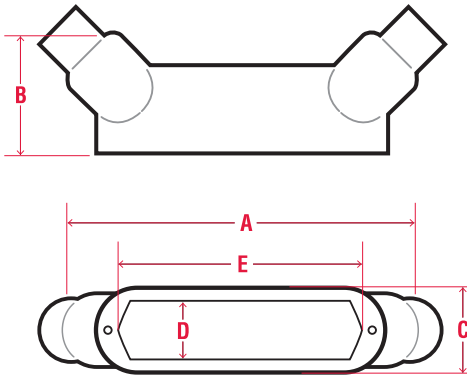

Conduit Bodies and Covers

Conduit Bodies – Mogul Technical Data

BUB

PIPE SIZE	FERROUS CATALOG #	NOMINAL WEIGHT	A	B	C	D	E	ALUMINUM CATALOG #
1"	PRBUB3	3.2	9.19	2.69	2.27	1.88	6	PRBUB3SA
1-1/4"	PRBUB4	4.0	9.31	3.19	2.27	1.88	6	PRBUB4SA
1-1/2"	PRBUB5	5.9	13.50	3.50	3.08	2.63	10	PRBUB5SA
2"	PRBUB6	7.8	13.50	4.13	3.08	2.63	10	PRBUB6SA
2-1/2"	PRBUB7	12.5	17.75	4.81	4.33	3.81	15	PRBUB7SA
3"	PRBUB8	17.0	17.88	5.63	4.33	3.81	15	PRBUB8SA
3-1/2"	PRBUB9	25.0	23.38	6.38	5.33	4.75	20	PRBUB9SA
4"	PRBUB10	28.0	23.25	6.81	5.33	4.75	20	PRBUB10SA

(cover sold separately)