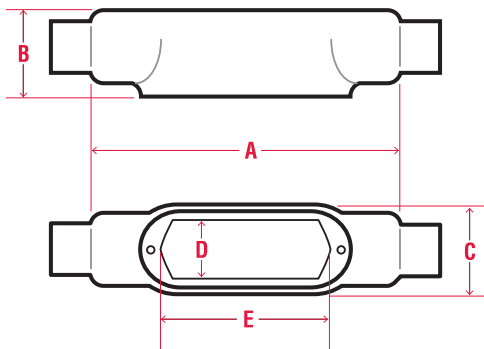

Conduit Bodies – Mogul Technical Data

BC

PIPE SIZE	FERROUS CATALOG #	NOMINAL WEIGHT	A	B	C	D	E	ALUMINUM CATALOG #
1"	PRBC3	3.2	9.56	1.92	2.27	1.88	6	PRBC3SA
1-1/4"	PRBC4	4.2	9.56	2.35	2.27	1.88	6	PRBC4SA
1-1/2"	PRBC5	6.0	13.75	2.60	3.08	2.63	10	PRBC5SA
2"	PRBC6	7.0	13.75	3.17	3.08	2.63	10	PRBC6SA
2-1/2"	PRBC7	13.8	18.38	3.67	4.33	3.81	15	PRBC7SA
3"	PRBC8	17.5	18.38	4.42	4.33	3.81	15	PRBC8SA
3-1/2"	PRBC9	25.0	23.75	4.92	5.33	4.75	20	PRBC9SA
4"	PRBC10	28.0	23.75	5.42	5.33	4.75	20	PRBC10SA

(cover sold separately)