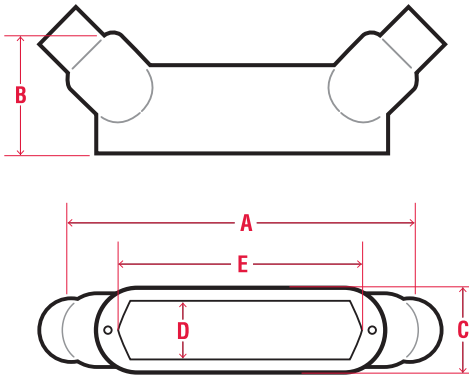

Conduit Bodies and Covers

Conduit Bodies – Mogul Technical Data

BUB

PIPE SIZE	FERROUS CATALOG #	NOMINAL WEIGHT	A	B	C	D	E	ALUMINUM CATALOG #
1"	PRBUB3	3.2	9.19	2.69	2.27	1.88	6	PRBUB3SA
1-1/4"	PRBUB4	4.0	9.31	3.19	2.27	1.88	6	PRBUB4SA
1-1/2"	PRBUB5	5.9	13.50	3.50	3.08	2.63	10	PRBUB5SA
2"	PRBUB6	7.8	13.50	4.13	3.08	2.63	10	PRBUB6SA
2-1/2"	PRBUB7	12.5	17.75	4.81	4.33	3.81	15	PRBUB7SA
3"	PRBUB8	17.0	17.88	5.63	4.33	3.81	15	PRBUB8SA
3-1/2"	PRBUB9	25.0	23.38	6.38	5.33	4.75	20	PRBUB9SA
4"	PRBUB10	28.0	23.25	6.81	5.33	4.75	20	PRBUB10SA

(cover sold separately)