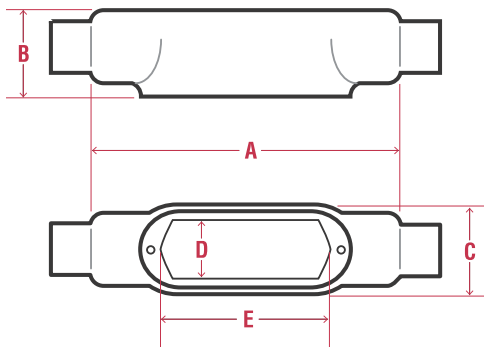

Features:

- 40 mil gray PVC exterior coating
- 2 mil red urethane interior coating
- 8 trade sizes from 1" through 4"
- Sealing sleeves on all conduit openings
- Molded-in seal between bodies and covers
- Large cover openings provide ample room

Standards:

Steel and Aluminum

- UL 514A, 514D (E231035)
- CSA C22.2 No. 18, CSA C22.2 No. 42

Conduit Bodies – Mogul Technical Data

BC

PIPE SIZE	FERROUS CATALOG #	NOMINAL WEIGHT	A	B	C	D	E	ALUMINUM CATALOG #
1"	PRBC3	3.2	9.56	1.92	2.27	1.88	6	PRBC3SA
1-1/4"	PRBC4	4.2	9.56	2.35	2.27	1.88	6	PRBC4SA
1-1/2"	PRBC5	6.0	13.75	2.60	3.08	2.63	10	PRBC5SA
2"	PRBC6	7.0	13.75	3.17	3.08	2.63	10	PRBC6SA
2-1/2"	PRBC7	13.8	18.38	3.67	4.33	3.81	15	PRBC7SA
3"	PRBC8	17.5	18.38	4.42	4.33	3.81	15	PRBC8SA
3-1/2"	PRBC9	25.0	23.75	4.92	5.33	4.75	20	PRBC9SA
4"	PRBC10	28.0	23.75	5.42	5.33	4.75	20	PRBC10SA

(cover sold separately)

Conduit Bodies and Covers

Conduit Bodies – Mogul Technical Data

BUB

PIPE SIZE	FERROUS CATALOG #	NOMINAL WEIGHT	A	B	C	D	E	ALUMINUM CATALOG #
1"	PRBUB3	3.2	9.19	2.69	2.27	1.88	6	PRBUB3SA
1-1/4"	PRBUB4	4.0	9.31	3.19	2.27	1.88	6	PRBUB4SA
1-1/2"	PRBUB5	5.9	13.50	3.50	3.08	2.63	10	PRBUB5SA
2"	PRBUB6	7.8	13.50	4.13	3.08	2.63	10	PRBUB6SA
2-1/2"	PRBUB7	12.5	17.75	4.81	4.33	3.81	15	PRBUB7SA
3"	PRBUB8	17.0	17.88	5.63	4.33	3.81	15	PRBUB8SA
3-1/2"	PRBUB9	25.0	23.38	6.38	5.33	4.75	20	PRBUB9SA
4"	PRBUB10	28.0	23.25	6.81	5.33	4.75	20	PRBUB10SA