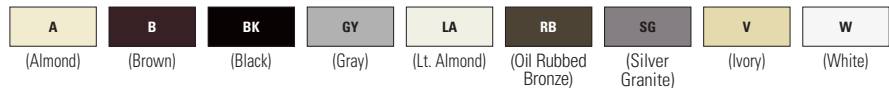

## Color ordering information:

For ordering devices, include Catalog no. followed by the Color suffix: A (Almond), B (Brown), BK (Black), GY (Gray), LA (Light Almond), RB (Oil Rubbed Bronze), SG (Silver Granite), V (Ivory), W (White)

## Mid-size screwless wallplates

Catalog no.	Description	Color suffix
□ PJS26__	1-Gang decorator	A, B, BK, GY, LA, RB, SG, V, W
□ PJS262__	2-Gang decorator	A, B, BK, LA, RB, SG, V, W
□ PJS263__	3-Gang decorator	A, BK, LA, RB, SG, V, W
□ PJS264__	4-Gang decorator	A, BK, LA, V, W
□ PJS265__	5-Gang decorator	A, BK, LA, V, W
□ PJS266__	6-Gang decorator	A, BK, LA, V, W
□ PJS1__	1-Gang toggle	A, B, BK, LA, V, W
□ PJS2__	2-Gang toggle	A, B, BK, LA, V, W
□ PJS3__	3-Gang toggle	A, LA, V, W
□ PJS4__	4-Gang toggle	A, LA, V, W
□ PJS8__	1-Gang duplex	A, B, BK, LA, V, W