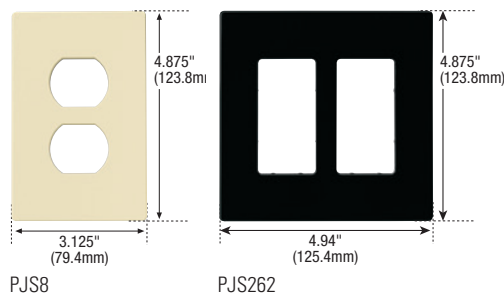

# Easy-to-install mid-size wallplates appear to float freely on the surface of the wall.