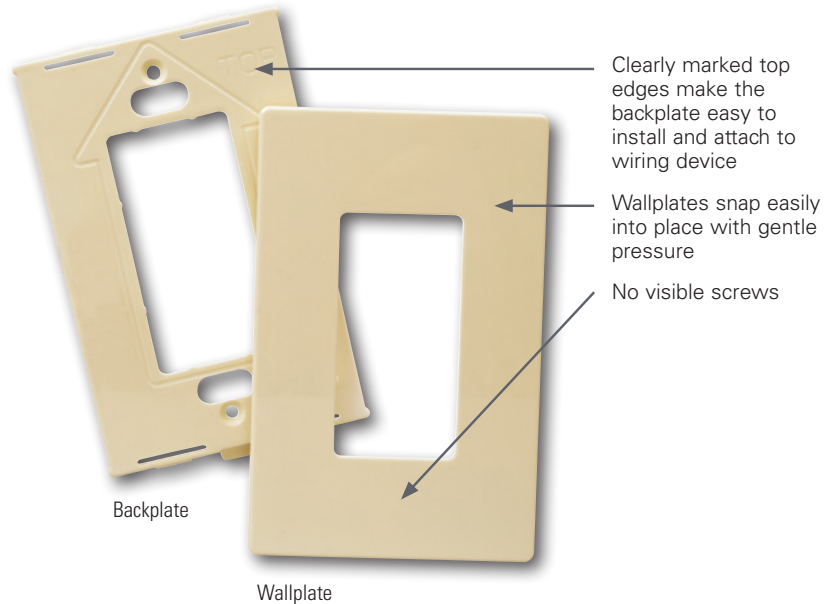

# Easy-to-install mid-size wallplates appear to float freely on the surface of the wall.

Eaton's wiring devices  
Screwless wallplates

Sleek, smooth and  
seamless wallplates

**EATON**

*Powering Business Worldwide*

## Features & benefits

- Mid-sized to cover wall imperfections and large wallboard openings
- Virtually unbreakable polycarbonate construction
- Available in toggle switch, duplex receptacle and decorator styles