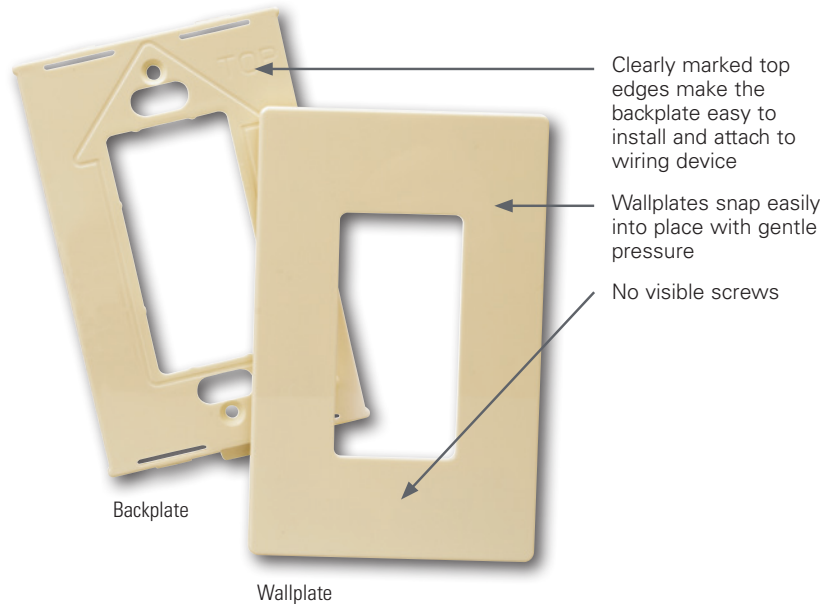

Eaton's wiring devices  
Screwless wallplates

Sleek, smooth and  
seamless wallplates

**EATON**

*Powering Business Worldwide*

# Easy-to-install mid-size wallplates appear to float freely on the surface of the wall.

## Features & benefits

- Mid-sized to cover wall imperfections and large wallboard openings
- Virtually unbreakable polycarbonate construction
- Available in toggle switch, duplex receptacle and decorator styles