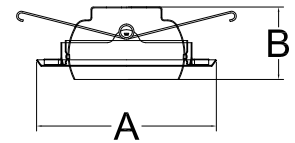

P876-28 5" EYEBALL TRIM

Specifications:

Description:

Eyeball trim

Construction:

Finish: White

Family: Progress 5IN Recessed

Lamp Quantity: 1

Lamp Type: PAR30

Lamp Wattage: 75W (max)

Notes:

Metal ring with metal eyeball

Only compatible with P851-ICAT

P876-28

Images:

Dimensions:

A: Diameter: 6-1/2"

B: Height: 2-5/8"

P876-28 5" EYEBALL TRIM

Specifications:

Description:

Eyeball trim

Construction:

Finish: White

Images:

Dimensions:

A: Diameter: 6-1/2"

B: Height: 2-5/8"