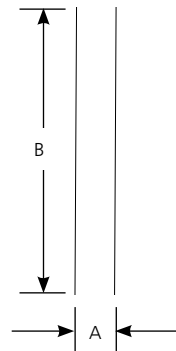

Type _____

Catalog No.	Finish	Dimensions (Inches)	
		A	B
1	P8601-09	Brushed Nickel	1/2 54
1	P8601-12	Satin Brass	1/2 54
1	P8601-15	Polished Chrome	1/2 54
1	P8601-20	Antique Bronze	1/2 54
1	P8601-31	Textured Black	1/2 54
1	P8601-71	Gilded Iron	1/2 54
1	P8601-74	Venetian Bronze	1/2 54
1	P8601-77	Forged Bronze	1/2 54
1	P8601-78	Vintage Gold	1/2 54
1	P8601-81	Antique Nickel	1/2 54
1	P8601-104	Polished Nickel	1/2 54
1	P8601-108	Oil Rubbed Bronze	1/2 54
1	P8601-109	Brushed Bronze	1/2 54
1	P8601-134	Silver Ridge	1/2 54
1	P8601-137	Natural Brass	1/2 54
1	P8601-141	Galvanized	1/2 54
1	P8601-143	Graphite	1/2 54
1	P8601-151	Cottage White	1/2 54
1	P8601-160	Brushed Brass	1/2 54
1	P8601-161	Aged Brass	1/2 54

Specifications:

General

- Use with any Progress Lighting mini-pendants
- Contains (2) 12" and (2) 15" sections