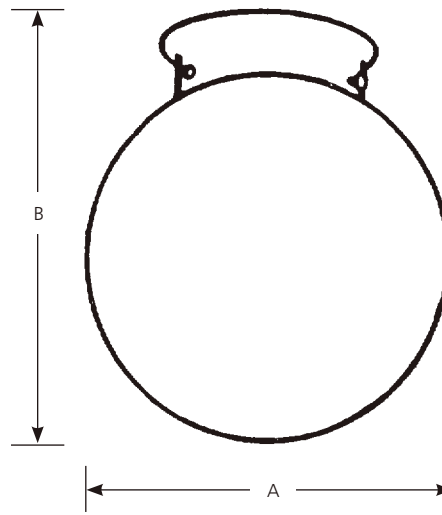

Incandescent

Glass Globes

Close-to-Ceiling

Type _____
-30
P3705

Catalog No.	Finish		Dimensions (Inches)	
	White	Lamping	A	B
P3705	-30	1 (m) 100w	8	9-1/2

Specifications:

General

- 8" white glass globe
- Globe held in place with three thumb screws
- White (-30) finish
- Steel construction

Progress Lighting
701 Millennium Blvd.
Greenville, South Carolina
29607

www.progresslighting.com

Rev. 4/11

Incandescent

Glass Globes

Close-to-Ceiling

Type _____
-30
P3705

Catalog No.	Finish		Dimensions (Inches)	
	White	Lamping	A	B
P3705	-30	1 (m) 100w	8	9-1/2

Specifications:

General

- 8" white glass globe
- Globe held in place with three thumb screws
- White (-30) finish
- Steel construction

Electrical

- Medium base phenolic socket, pre-installed
- Pre-wired

Labeling