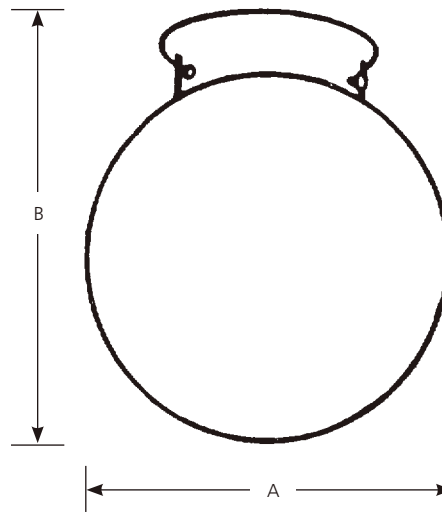

Incandescent

Glass Globes

Close-to-Ceiling

Type _____
 -30
 P3705

Catalog No.	Finish		Dimensions (Inches)	
	White	Lamping	A	B
P3705	-30	1 (m) 100w	8	9-1/2

Specifications:

General

- 8" white glass globe
- Globe held in place with three thumb screws
- White (-30) finish
- Steel construction

Electrical

- Medium base phenolic socket, pre-installed
- Pre-wired

Labeling

- UL-CUL listed

Mounting

- Ceiling mount
- Covers outlet box
- Mounting strap for outlet box included
- Top fitter diameter is 5"