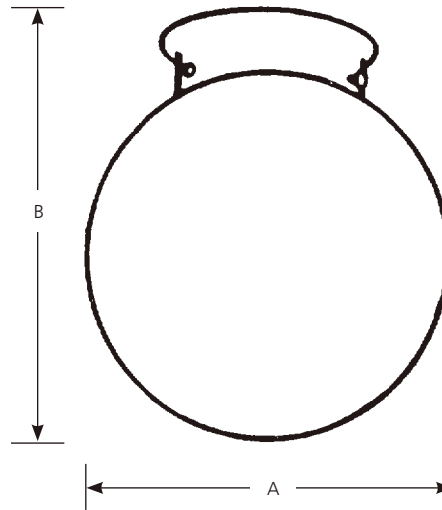

Incandescent

Glass Globes

Close-to-Ceiling

Type _____
 -30
 P3705

Catalog No.	Finish		Dimensions (Inches)	
	White	Lamping	A	B
P3705	-30	1 (m) 100w	8	9-1/2

Specifications:

General

- 8" white glass globe
- Globe held in place with three thumb screws
- White (-30) finish
- Steel construction

Electrical

- Medium base phenolic socket, pre-installed
- Pre-wired

Labeling

- UL-CUL listed

Mounting

- Ceiling mount
- Covers outlet box
- Mounting strap for outlet box included
- Top fitter diameter is 5"