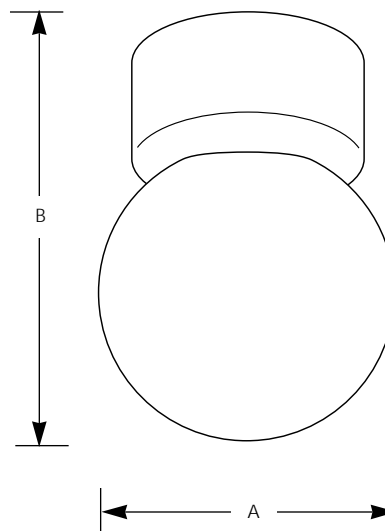

Type _____
 -30
 P3213

Catalog No.	Finish White	Lamping 1 (m) 60 w	Dimensions (Inches)	
			A	B
P3213	-30	1 (m) 60 w	6	8

Specifications:

General

- White polycarbonate canopy
- White 6" acrylic globe
- Globe screws into canopy

- UL-CUL damp location listed

Type _____
 -30
 P3213

Catalog No.	Finish White	Lamping 1 (m) 60 w	Dimensions (Inches)	
			A	B
P3213	-30		6	8

Specifications:

General

- White polycarbonate canopy
- White 6" acrylic globe
- Globe screws into canopy