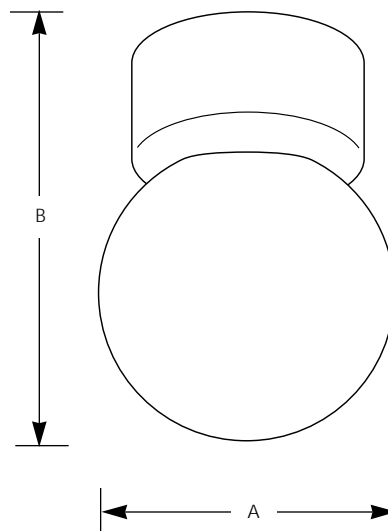

Type _____
 -30
 P3213

Catalog No.	Finish White	Lamping	Dimensions (Inches)	
			A	B
P3213	-30	1 (m) 60 w	6	8

Specifications:

General

- White polycarbonate canopy
- White 6" acrylic globe
- Globe screws into canopy

- UL-CUL damp location listed

Type _____
 -30
 P3213

Catalog No.	Finish White	Lamping	Dimensions (Inches)	
			A	B
P3213	-30	1 (m) 60 w	6	8

Specifications:

General

- White polycarbonate canopy
- White 6" acrylic globe
- Globe screws into canopy