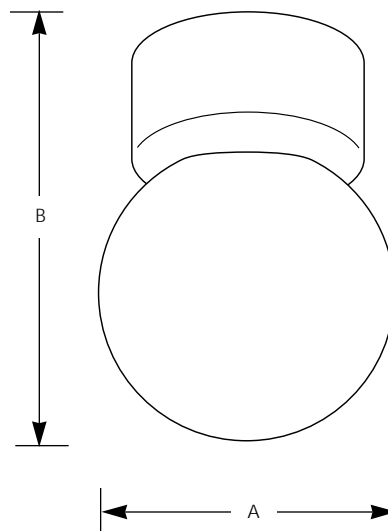

Type _____
 -30
 P3213

Catalog No.	Finish White	Lamping 1 (m) 60 w	Dimensions (Inches)	
			A	B
P3213	-30	1 (m) 60 w	6	8

Specifications:

General

- White polycarbonate canopy
- White 6" acrylic globe
- Globe screws into canopy

- UL-CUL damp location listed

Type _____
 -30
 P3213

Catalog No.	Finish White	Lamping 1 (m) 60 w	Dimensions (Inches)	
			A	B
P3213	-30		6	8

Specifications:

General

- White polycarbonate canopy
- White 6" acrylic globe
- Globe screws into canopy