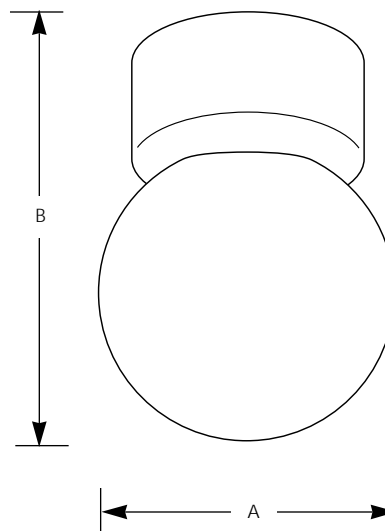

Type _____
 -30
 P3213

Catalog No.	Finish White	Lamping	Dimensions (Inches)	
			A	B
P3213	-30	1 (m) 60 w	6	8

Specifications:

General

- White polycarbonate canopy
- White 6" acrylic globe
- Globe screws into canopy

- UL-CUL damp location listed

Type _____
 -30
 P3213

Catalog No.	Finish White	Lamping	Dimensions (Inches)	
			A	B
P3213	-30	1 (m) 60 w	6	8

Specifications:

General

- White polycarbonate canopy
- White 6" acrylic globe
- Globe screws into canopy