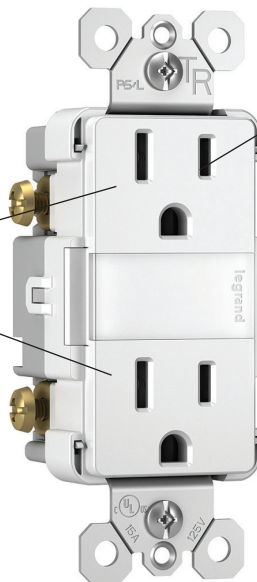

570 Applewood Crescent
Vaughan, Ontario L4K 4B4
905.738.9195
www.legrand.ca

FOLLOW US

More light levels to meet the demands of every end user and installer.

NTL885TR, NTL873*CC, NTLFULL, NTLHORZ

Installing extra nighttime convenience, control and safety is made simple with Legrand's full line of radiant® night light devices. These night lights easily replace any standard receptacle and offer adjustable light levels, as well as an optional louver for even greater light-level control. And now as part of the radiant® collection, they offer a better fit, form and finish in every hallway, kitchen or nursery.

Features & Benefits

- **Two tamper-resistant outlets** — an industry exclusive.

Now with black "invisi-shutters" for an invisible effect preferred by end users.

NTL885TRWCC6

- Part of the radiant® collection.
- Five adjustable light settings including OFF.
- Hidden sensor automatically controls night lights.
- Replace any standard receptacle.
- Ideal for hallways, kitchens and nurseries.
- **NTL885TR*, NTLFULL***
- Optional louver included for added light-level control.