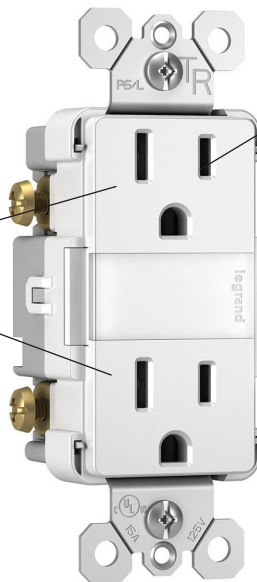

Now with black "invisi-shutters" for an invisible effect preferred by end users.

NTL885TRWCC6

- Part of the radiant® collection.
- Five adjustable light settings including OFF.
- Hidden sensor automatically controls night lights.
- Replace any standard receptacle.
- Ideal for hallways, kitchens and nurseries.
- **NTL885TR*, NTLFULL***
- Optional louver included for added light-level control.

Compliance

cULus listed. Conform to NEMA WD-1 and WD-6.