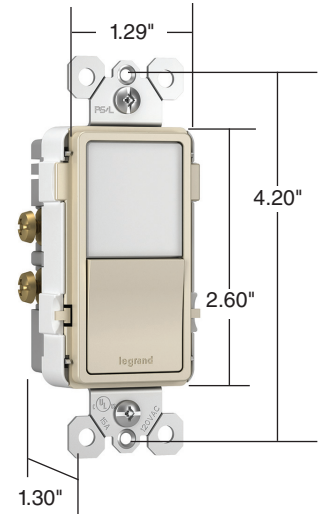

Compliance

 cULus listed. Conform to NEMA WD-1 and WD-6.

Technical Information

Performance

Electrical

Maximum Working Voltage	125V
Maximum Current Interrupting	15A
Maximum Temperature Rise	30°C

Mechanical

Terminal Identification	Terminal identification in accordance with UL20
Terminal Accommodation	Back and side wire terminals accommodate #12 and #14 AWG stranded and copper wire Push wire terminals accommodate #14 AWG
Product Identification	Ratings are a permanent part of the device

Environmental

Flammability	UL20 minimum rating
--------------	---------------------

Materials

Face	Thermoplastic
Back Body	Thermoplastic
Line Contacts	.031 Brass
Mounting Strap	.042 Zinc-Plated Steel
Tamper-Resistant Shutters	Thermoplastic
Terminal Screws	#8 Tri-Drive Steel (Neutral = Nickel-Plated Steel)
Ground Screw	#8 Hex Tri-Drive Steel; Zinc Coating with Green Chromate
Mounting Screws	Steel plated

NTL873LACC6

NTLFULL

NTLHORZ

Warranty

1 Year

Ordering Information

Night Light with Two 15A Tamper-Resistant Receptacles and Adjustable Light Levels with optional louver included

Catalog Number	Rating		Color	NEMA Config. No.	3rd Party Compliance
	A	VAC			cUL _{us}
NTL885TRICC6	15	120/125	Ivory	5-15R	•
NTL885TRWCC6	15	120/125	White	5-15R	•
NTL885TRLACC6	15	120/125	Light Almond	5-15R	•
NTL885TRBKCC6	15	120/125	Black	5-15R	•
NTL885TRNICC6	15	120/125	Nickel	5-15R	•