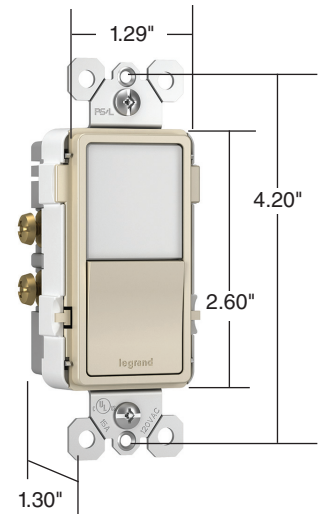

Compliance

 cULus listed. Conform to NEMA WD-1 and WD-6.

Technical Information

Performance

Electrical

Maximum Working Voltage	125V
Maximum Current Interrupting	15A
Maximum Temperature Rise	30°C

Mechanical

Terminal Identification	Terminal identification in accordance with UL20
Terminal Accommodation	Back and side wire terminals accommodate #12 and #14 AWG stranded and copper wire Push wire terminals accommodate #14 AWG
Product Identification	Ratings are a permanent part of the device

NTL873LACC6

NTLFULL

NTLHORZ

Warranty

1 Year

Ordering Information

Night Light with Two 15A Tamper-Resistant Receptacles and Adjustable Light Levels with optional louver included

Catalog Number	Rating		Color	NEMA Config. No.	3rd Party Compliance
	A	VAC			cUL _{us}
NTL885TRICC6	15	120/125	Ivory	5-15R	•
NTL885TRWCC6	15	120/125	White	5-15R	•
NTL885TRLACC6	15	120/125	Light Almond	5-15R	•
NTL885TRBKCC6	15	120/125	Black	5-15R	•
NTL885TRNICC6	15	120/125	Nickel	5-15R	•