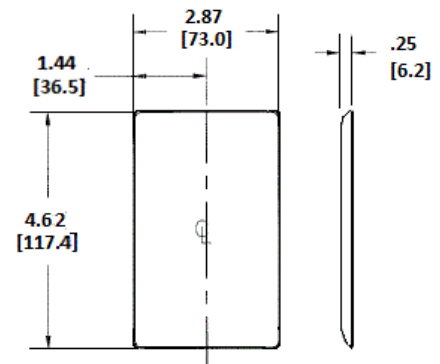

Description	Color	Catalog No.	UPC
1-Gang, Duplex Opening	White	NP8W	883778102097

Listings

UL Listed
CSA Certified

Specifications

Plate Material	Nylon
Plate Type	1-Gang
Plate Openings	Duplex Receptacle
Mounting Screws	Steel painted, slotted head
Appearance	Smooth

Ordering Information

Description	Color	Catalog No.	UPC
1-Gang, Duplex Opening	White	NP8W	883778102097

Listings

UL Listed
CSA Certified

Specifications

Plate Material	Nylon
Plate Type	1-Gang
Plate Openings	Duplex Receptacle
Mounting Screws	Steel painted, slotted head
Appearance	Smooth