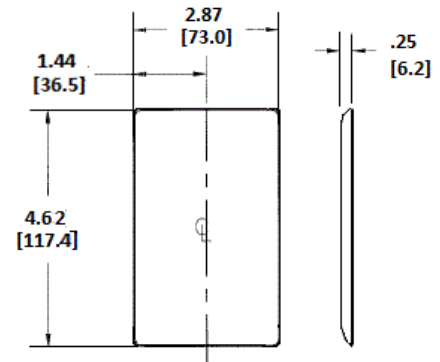

Description	Color	Catalog No.	UPC
1-Gang, Duplex Opening	White	NP8W	883778102097

Listings

UL Listed
CSA Certified

Specifications

Plate Material	Nylon
Plate Type	1-Gang
Plate Openings	Duplex Receptacle
Mounting Screws	Steel painted, slotted head
Appearance	Smooth

Ordering Information

Description	Color	Catalog No.	UPC
1-Gang, Duplex Opening	White	NP8W	883778102097

Listings

UL Listed
CSA Certified

Specifications

Plate Material	Nylon
Plate Type	1-Gang
Plate Openings	Duplex Receptacle
Mounting Screws	Steel painted, slotted head
Appearance	Smooth