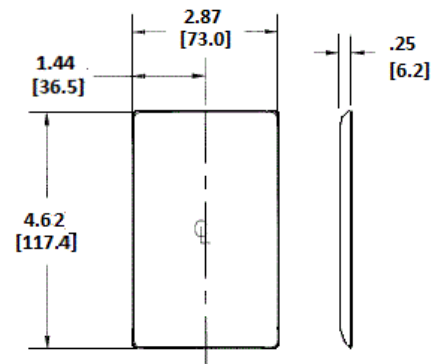

### Specifications

Plate Material	Nylon
Plate Type	1-Gang
Plate Openings	Duplex Receptacle
Mounting Screws	Steel painted, slotted head
Appearance	Smooth