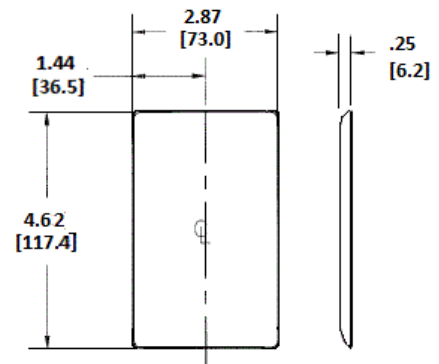

### Specifications

Plate Material	Nylon
Plate Type	1-Gang
Plate Openings	Duplex Receptacle
Mounting Screws	Steel painted, slotted head
Appearance	Smooth

### Ordering Information

Description	Color	Catalog No.	UPC
1-Gang, Duplex Opening	White	NP8W	883778102097