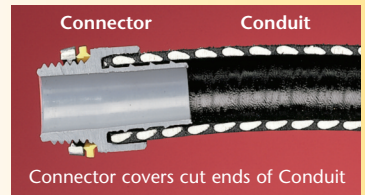

# Non-Metallic Screw-on Connectors

*Straight & 90° for Non-metallic, Liquid-tight Conduit, Type B*

**Unscrew the connector a full turn and still have a Listed liquid-tight installation!**

**NEW!**  
1" trade sizes

Straight Black 1" NMSC100BL

Straight Gray 1" NMSC100

Connector Components 90° Black 1" NMSC90100BL

Arlington's one-piece non-metallic straight and 90° **screw-on** connectors are now available in 1" trade sizes.

Designed for use on non-metallic, liquid-tight conduit, Type B and flexible non-metallic tubing, installation is fast and easy. These connectors screw on to conduit *by hand*, with *no tools* required.

The job looks great too. The outer body on NMSC series connectors overlaps the conduit, hiding the ugly cut ends when it's screwed on.

When fully tightened the internal taper squeezes onto the conduit forming a reliable liquid-tight seal. Plus, you can unscrew the connector a full turn and still have a Listed liquid-tight installation.