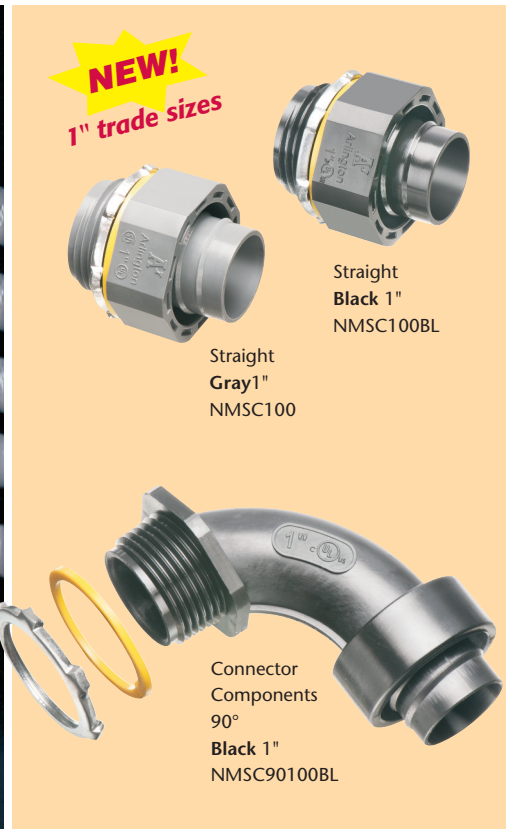

**NEW**  
1" Trade Size

# Non-Metallic Screw-on Connectors

*Straight & 90° for Non-metallic, Liquid-tight Conduit, Type B*

Unscrew the connector a full turn and still have a Listed liquid-tight installation!

**NEW!**  
1" trade sizes

Straight Black 1" NMSC100BL

Straight Gray 1" NMSC100

Connector Components 90° Black 1" NMSC90100BL

Arlington's one-piece non-metallic straight and 90° **screw-on** connectors are now available in 1" trade sizes.

The job looks great too. The outer body on NMSC series connectors overlaps the conduit, hiding the ugly cut ends when it's screwed on.

When fully tightened the internal taper squeezes onto the conduit forming a reliable liquid-tight seal. Plus, you can unscrew the connector a full turn and still have a Listed liquid-tight installation.