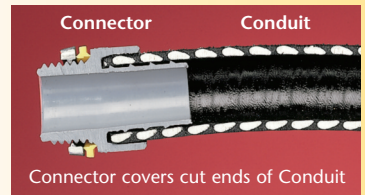

# Non-Metallic Screw-on Connectors

*Straight & 90° for Non-metallic, Liquid-tight Conduit, Type B*

Unscrew the connector a full turn and still have a Listed liquid-tight installation!

**NEW!**  
1" trade sizes

Straight Black 1" NMSC100BL

Straight Gray 1" NMSC100

Connector Components 90° Black 1" NMSC90100BL

Arlington's one-piece non-metallic straight and 90° **screw-on** connectors are now available in 1" trade sizes.

Designed for use on non-metallic, liquid-tight conduit, Type B and flexible non-metallic tubing, installation is fast and easy. These connectors screw on to conduit *by hand*, with *no tools* required.

The job looks great too. The outer body on NMSC series connectors overlaps the conduit, hiding the ugly cut ends when it's screwed on.

When fully tightened the internal taper squeezes onto the conduit forming a reliable liquid-tight seal. Plus, you can unscrew the connector a full turn and still have a Listed liquid-tight installation.