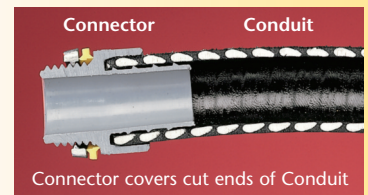

# Non-Metallic Screw-on Connectors

*Straight & 90° for Non-metallic, Liquid-tight Conduit, Type B*

Unscrew the connector a full turn and still have a Listed liquid-tight installation!

**NEW!**  
1" trade sizes

Straight Black 1" NMSC100BL

Straight Gray 1" NMSC100

Connector Components 90° Black 1" NMSC90100BL

Arlington's one-piece non-metallic straight and 90° **screw-on** connectors are now available in 1" trade sizes.

Designed for use on non-metallic, liquid-tight conduit, Type B and flexible non-metallic tubing, installation is fast and easy. These connectors screw on to conduit *by hand*, with *no tools* required.

The job looks great too. The outer body on NMSC series connectors overlaps the conduit, hiding the ugly cut ends when it's screwed on.

When fully tightened the internal taper squeezes onto the conduit forming a reliable liquid-tight seal. Plus, you can unscrew the connector a full turn and still have a Listed liquid-tight installation.