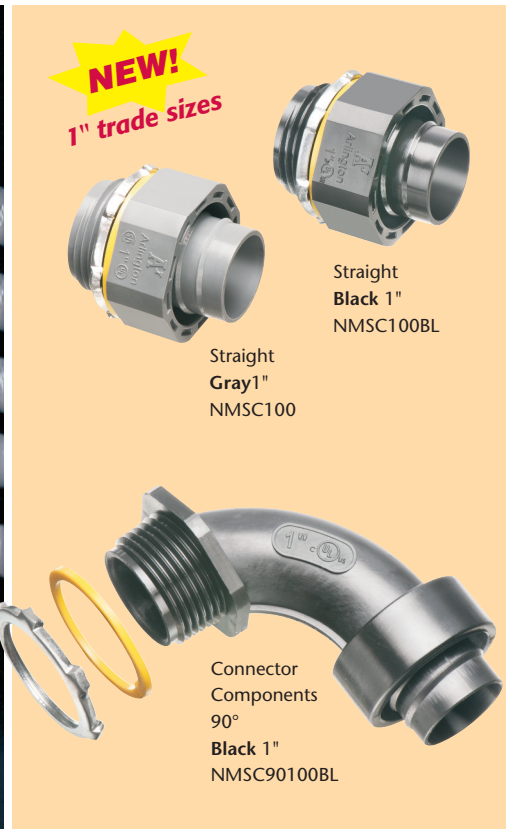

NEW
1" Trade Size

Non-Metallic Screw-on Connectors

Straight & 90° for Non-metallic, Liquid-tight Conduit, Type B

Unscrew the connector a full turn and still have a Listed liquid-tight installation!

NEW!
1" trade sizes

Straight Gray 1" NMSC100

Straight Black 1" NMSC100BL

Connector Components 90° Black 1" NMSC90100BL

Arlington's one-piece non-metallic straight and 90° **screw-on** connectors are now available in 1" trade sizes.

Designed for use on non-metallic, liquid-tight conduit, Type B and flexible non-metallic tubing, installation is fast and easy. These connectors screw on to conduit *by hand*, with *no tools* required.

The job looks great too. The outer body on NMSC series connectors overlaps the conduit, hiding the ugly cut ends when it's screwed on.

When fully tightened the internal taper squeezes onto the conduit forming a reliable liquid-tight seal. Plus, you can unscrew the connector a full turn and still have a Listed liquid-tight installation.