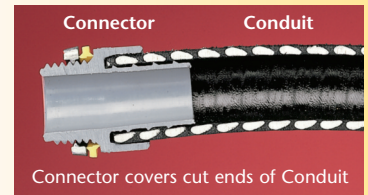

# Non-Metallic Screw-on Connectors

*Straight & 90° for Non-metallic, Liquid-tight Conduit, Type B*

**Unscrew the connector a full turn and still have a Listed liquid-tight installation!**

**NEW!**  
1" trade sizes

Straight Black 1" NMSC100BL

Straight Gray 1" NMSC100

Connector Components 90° Black 1" NMSC90100BL

Arlington's one-piece non-metallic straight and 90° **screw-on** connectors are now available in 1" trade sizes.

Designed for use on non-metallic, liquid-tight conduit, Type B and flexible non-metallic tubing, installation is fast and easy. These connectors screw on to conduit *by hand*, with *no tools* required.

The job looks great too. The outer body on NMSC series connectors overlaps the conduit, hiding the ugly cut ends when it's screwed on.

When fully tightened the internal taper squeezes onto the conduit forming a reliable liquid-tight seal. Plus, you can unscrew the connector a full turn and still have a Listed liquid-tight installation.