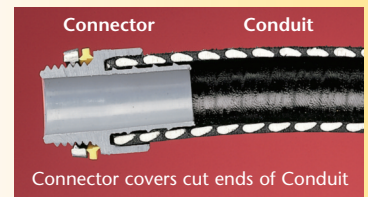

# Non-Metallic Screw-on Connectors

*Straight & 90° for Non-metallic, Liquid-tight Conduit, Type B*

Unscrew the connector a full turn and still have a Listed liquid-tight installation!

**NEW!**  
1" trade sizes

Straight Black 1" NMSC100BL

Straight Gray 1" NMSC100

Connector Components 90° Black 1" NMSC90100BL

Arlington's one-piece non-metallic straight and 90° **screw-on** connectors are now available in 1" trade sizes.

Designed for use on non-metallic, liquid-tight conduit, Type B and flexible non-metallic tubing, installation is fast and easy. These connectors screw on to conduit *by hand*, with *no tools* required.

The job looks great too. The outer body on NMSC series connectors overlaps the conduit, hiding the ugly cut ends when it's screwed on.

When fully tightened the internal taper squeezes onto the conduit forming a reliable liquid-tight seal. Plus, you can unscrew the connector a full turn and still have a Listed liquid-tight installation.