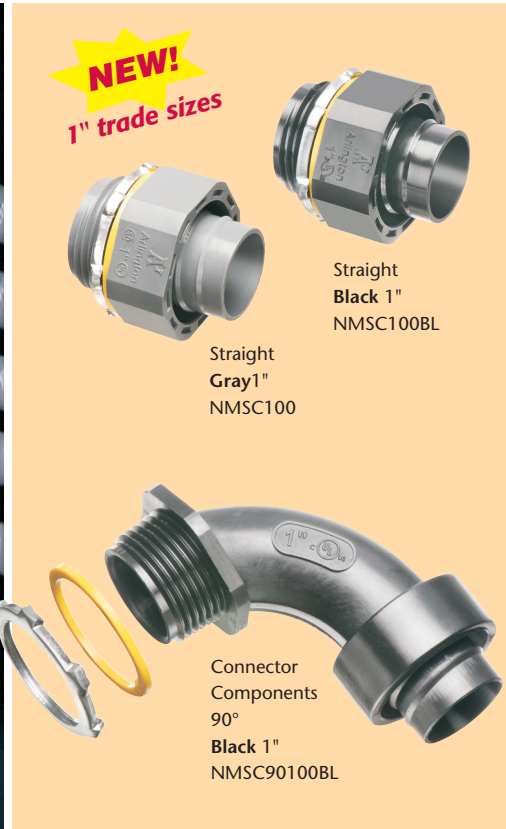

**NEW**  
1" Trade Size

# Non-Metallic Screw-on Connectors

*Straight & 90° for Non-metallic, Liquid-tight Conduit, Type B*

**Unscrew the connector a full turn and still have a Listed liquid-tight installation!**

**NEW!**  
1" trade sizes

Straight Black 1" NMSC100BL

Straight Gray 1" NMSC100

Connector Components 90° Black 1" NMSC90100BL

Arlington's one-piece non-metallic straight and 90° **screw-on** connectors are now available in 1" trade sizes.

The job looks great too. The outer body on NMSC series connectors overlaps the conduit, hiding the ugly cut ends when it's screwed on.

When fully tightened the internal taper squeezes onto the conduit forming a reliable liquid-tight seal. Plus, you can unscrew the connector a full turn and still have a Listed liquid-tight installation.