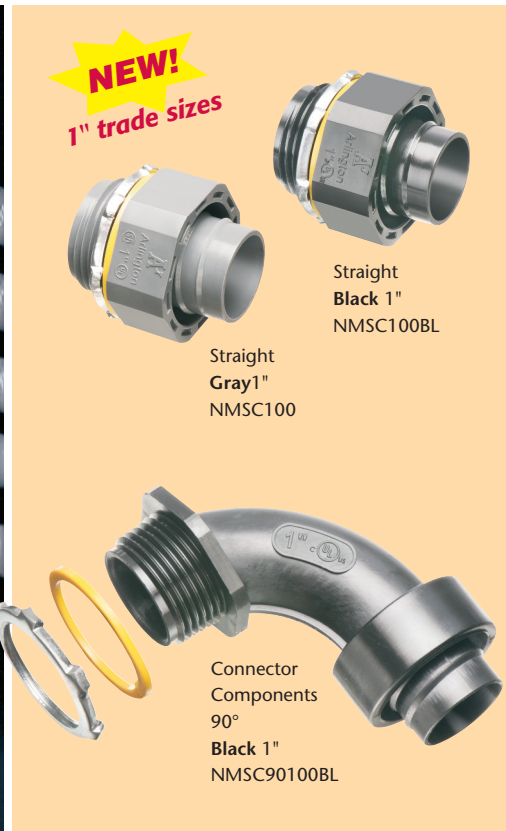

### 90° • SCREW-ON

| Catalog Number          | UPC/DEI/NAED Mfg. #018997 | Trade Size | KO Size | Unit Pkg | Std Pkg |
|-------------------------|---------------------------|------------|---------|----------|---------|
| NMSC9038BL              | 33805                     | 3/8        | 1/2     | 25       | 100     |
| NMSC9050BL              | 33810                     | 1/2        | 1/2     | 25       | 100     |
| NMSC9075BL              | 33815                     | 3/4        | 3/4     | 25       | 100     |
| <b>NEW!</b> NMSC90100BL | 22701                     | 1          | 1       | 5        | 25      |

# Non-Metallic Screw-on Connectors

*Straight & 90° for Non-metallic, Liquid-tight Conduit, Type B*

Unscrew the connector a full turn and still have a Listed liquid-tight installation!

**NEW!**  
1" trade sizes

Straight Black 1" NMSC100BL

Straight Gray 1" NMSC100

Connector Components 90° Black 1" NMSC90100BL

Arlington's one-piece non-metallic straight and 90° **screw-on** connectors are now available in 1" trade sizes.

The job looks great too. The outer body on NMSC series connectors overlaps the conduit, hiding the ugly cut ends when it's screwed on.

When fully tightened the internal taper squeezes onto the conduit forming a reliable liquid-tight seal. Plus, you can unscrew the connector a full turn and still have a Listed liquid-tight installation.