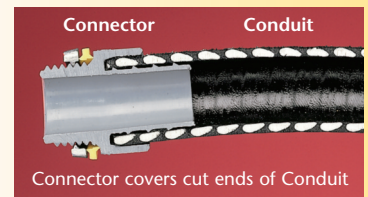

NEW
1" Trade Size

Non-Metallic Screw-on Connectors

Straight & 90° for Non-metallic, Liquid-tight Conduit, Type B

Unscrew the connector a full turn and still have a Listed liquid-tight installation!

NEW!
1" trade sizes

Straight Black 1" NMSC100BL
Straight Gray 1" NMSC100

Connector Components 90° Black 1" NMSC90100BL

Arlington's one-piece non-metallic straight and 90° **screw-on** connectors are now available in 1" trade sizes.

Designed for use on non-metallic, liquid-tight conduit, Type B and flexible non-metallic tubing, installation is fast and easy. These connectors screw on to conduit *by hand*, with *no tools* required.

The job looks great too. The outer body on NMSC series connectors overlaps the conduit, hiding the ugly cut ends when it's screwed on.

When fully tightened the internal taper squeezes onto the conduit forming a reliable liquid-tight seal. Plus, you can unscrew the connector a full turn and still have a Listed liquid-tight installation.