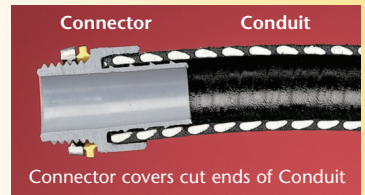

The job looks great too. The outer body on NMSC series connectors overlaps the conduit, hiding the ugly cut ends when it's screwed on.

When fully tightened the internal taper squeezes onto the conduit forming a reliable liquid-tight seal. Plus, you can unscrew the connector a full turn and still have a Listed liquid-tight installation.

Unscrew the connector a full turn and still have a Listed liquid-tight installation!

NEW!
1" trade sizes

Straight Black 1" NMSC100BL

Straight Gray 1" NMSC100

Connector Components 90° Black 1" NMSC90100BL

Arlington's one-piece non-metallic straight and 90° **screw-on** connectors are now available in 1" trade sizes.

Designed for use on non-metallic, liquid-tight conduit, Type B and flexible non-metallic tubing, installation is fast and easy. These connectors screw on to conduit *by hand*, with *no tools* required.