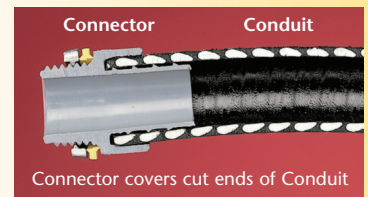

# Non-Metallic Screw-on Connectors

*Straight & 90° for Non-metallic, Liquid-tight Conduit, Type B*

Unscrew the connector a full turn and still have a Listed liquid-tight installation!

**NEW!**  
1" trade sizes

Straight Black 1" NMSC100BL  
Straight Gray 1" NMSC100

Connector Components 90° Black 1" NMSC90100BL

Arlington's one-piece non-metallic straight and 90° **screw-on** connectors are now available in 1" trade sizes.

Designed for use on non-metallic, liquid-tight conduit, Type B and flexible non-metallic tubing, installation is fast and easy. These connectors screw on to conduit *by hand*, with *no tools* required.

The job looks great too. The outer body on NMSC series connectors overlaps the conduit, hiding the ugly cut ends when it's screwed on.

When fully tightened the internal taper squeezes onto the conduit forming a reliable liquid-tight seal. Plus, you can unscrew the connector a full turn and still have a Listed liquid-tight installation.