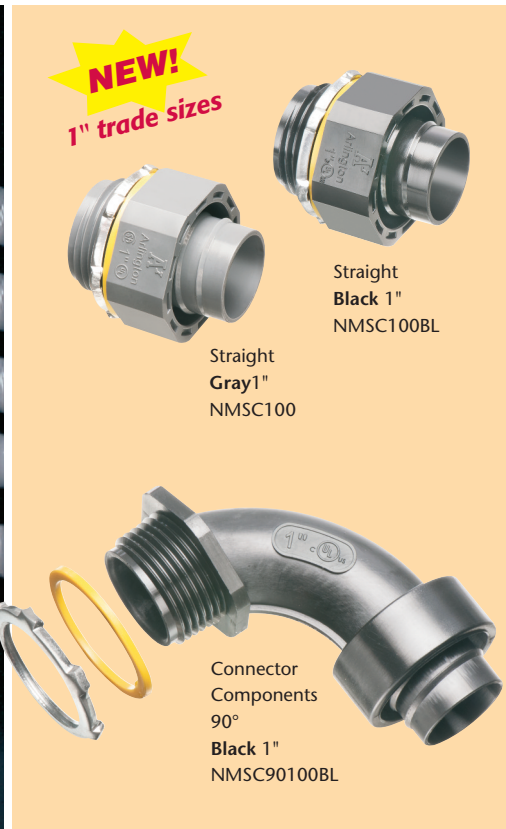

The job looks great too. The outer body on NMSC series connectors overlaps the conduit, hiding the ugly cut ends when it's screwed on.

When fully tightened the internal taper squeezes onto the conduit forming a reliable liquid-tight seal. Plus, you can unscrew the connector a full turn and still have a Listed liquid-tight installation.

# Non-Metallic Screw-on Connectors

*Straight & 90° for Non-metallic, Liquid-tight Conduit, Type B*

**Unscrew the connector a full turn and still have a Listed liquid-tight installation!**

**NEW!**  
1" trade sizes

Straight Black 1" NMSC100BL

Straight Gray 1" NMSC100

Connector Components 90° Black 1" NMSC90100BL

Arlington's one-piece non-metallic straight and 90° **screw-on** connectors are now available in 1" trade sizes.