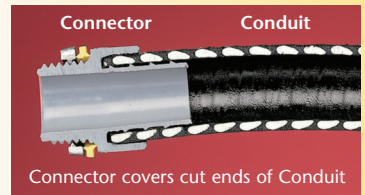

The job looks great too. The outer body on NMSC series connectors overlaps the conduit, hiding the ugly cut ends when it's screwed on.

When fully tightened the internal taper squeezes onto the conduit forming a reliable liquid-tight seal. Plus, you can unscrew the connector a full turn and still have a Listed liquid-tight installation.

Straight Black 1" NMSC100BL

Straight Gray 1" NMSC100

Connector Components 90° Black 1" NMSC90100BL

Arlington's one-piece non-metallic straight and 90° **screw-on** connectors are now available in 1" trade sizes.

Designed for use on non-metallic, liquid-tight conduit, Type B and flexible non-metallic tubing, installation is fast and easy. These connectors screw on to conduit *by hand*, with *no tools* required.