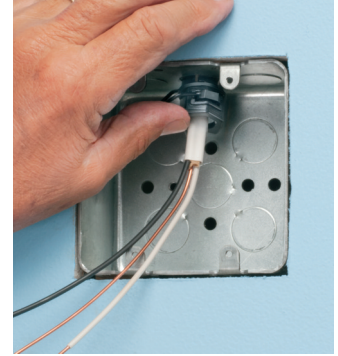

Installation is easy *and secure!*

Once inserted into the connector slot and locked down, the wedge holds cable securely in place...no pullout!

- 3/8" trade size fits 1/2" knockout
- For NM and flexible cord:
 - (1) 14/2 flat to (1) 10/3 round cables
 - (2) 14/2 to (2) 12/2 flat cables
 - (1) 14/3 to (1) 10/3 flat cable
 - (2) 14/3 to (2) 12/3 flat cable
 - (1) 14/3 to (1) 10/3 round cable
- Cord ranges .350" to .490"
- c UL us Listed

Feed cable through the knockout, then into the connector.

Insert wedge in slot in connector. Lock tight with pliers.

Push assembly into box...

Done!

...or New Work

Feed cable into connector.

Insert wedge into slot in connector. Lock tight with pliers.