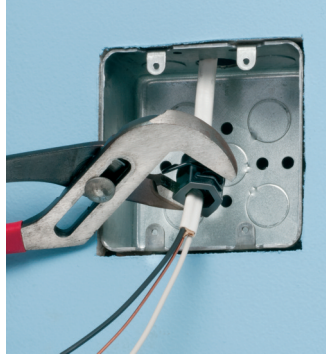

Installation is easy *and secure!*

Once inserted into the connector slot and locked down, the wedge holds cable securely in place...no pullout!

- 3/8" trade size fits 1/2" knockout
- For NM and flexible cord:
 - (1) 14/2 flat to (1) 10/3 round cables
 - (2) 14/2 to (2) 12/2 flat cables
 - (1) 14/3 to (1) 10/3 flat cable
 - (2) 14/3 to (2) 12/3 flat cable
 - (1) 14/3 to (1) 10/3 round cable
- Cord ranges .350" to .490"
- c UL us Listed

Feed cable through the knockout, then into the connector.

Insert wedge in slot in connector. Lock tight with pliers.

Push assembly into box...

Done!

...or New Work

Feed cable into connector.

Insert wedge into slot in connector. Lock tight with pliers.