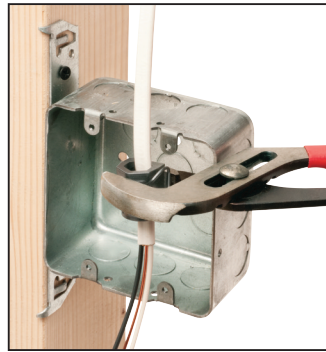

NMR840 installs from *INSIDE* the box – or from *OUTSIDE* the box.

Installation is easy *and secure!*

Once inserted into the connector slot and locked down, the wedge holds cable securely in place...no pullout!

Installation is easy *and secure!*

Once inserted into the connector slot and locked down, the wedge holds cable securely in place...no pullout!

- 3/8" trade size fits 1/2" knockout
- For NM and flexible cord:
 - (1) 14/2 flat to (1) 10/3 round cables
 - (2) 14/2 to (2) 12/2 flat cables
 - (1) 14/3 to (1) 10/3 flat cable
 - (2) 14/3 to (2) 12/3 flat cable
 - (1) 14/3 to (1) 10/3 round cable
- Cord ranges .350" to .490"
- c UL us Listed

Feed cable through the knockout, then into the connector.

Insert wedge in slot in connector. Lock tight with pliers.

Push assembly into box...

Done!

...or New Work

Feed cable into connector.

Insert wedge into slot in connector. Lock tight with pliers.

NMR840	14940	3/8	1/2	100	1000
---------------	-------	-----	-----	-----	------

Push in, non-metallic connector for installation of NM cable or flexible cord ranges: .350" to .490" in new work or an installed box in an existing wall (See cable ranges on front)