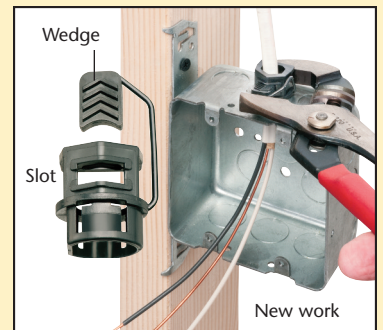

NMR840 installs from *INSIDE* the box – or from *OUTSIDE* the box.

Installation is easy *and secure!*

Once inserted into the connector slot and locked down, the wedge holds cable securely in place...no pullout!

For NM and Flexible Cord Installations in New Work and Retrofit

Arlington's **NMR840** offers easy, push-in installation in a new box, or an installed box in an existing wall.

NMR840 installs from *INSIDE* the box – or from *OUTSIDE* the box.

Installation is easy *and secure!*

Once inserted into the connector slot and locked down, the wedge holds cable securely in place...no pullout!

- 3/8" trade size fits 1/2" knockout
- For NM and flexible cord:
 - (1) 14/2 flat to (1) 10/3 round cables
 - (2) 14/2 to (2) 12/2 flat cables
 - (1) 14/3 to (1) 10/3 flat cable
 - (2) 14/3 to (2) 12/3 flat cable
 - (1) 14/3 to (1) 10/3 round cable
- Cord ranges .350" to .490"
- c UL us Listed