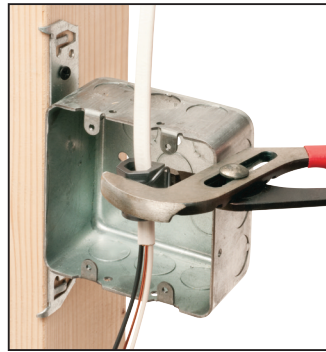

NMR840 installs from *INSIDE* the box – or from *OUTSIDE* the box.

Installation is easy *and secure!*

Once inserted into the connector slot and locked down, the wedge holds cable securely in place...no pullout!

Feed cable through the knockout, then into the connector.

Insert wedge in slot in connector. Lock tight with pliers.

Push assembly into box...

Done!

...or New Work

Feed cable into connector.

Insert wedge into slot in connector. Lock tight with pliers.

NMR840	14940	3/8	1/2	100	1000
---------------	-------	-----	-----	-----	------

Push in, non-metallic connector for installation of NM cable or flexible cord ranges: .350" to .490" in new work or an installed box in an existing wall (See cable ranges on front)