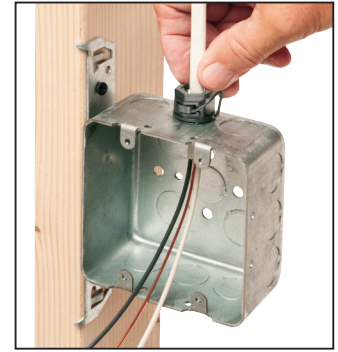

...and push into box. Done!

NMR840

NEW!

Patent pending

NM840

Catalog Number	UPC/DEI/NAED Mfg. #018997	Trade size	KO Size	Unit Pkg	Std Pkg

NMR840	14940	3/8	1/2	100	1000

Push in, non-metallic connector for installation of NM cable or flexible cord ranges: .350" to .490" in new work or an installed box in an existing wall (See cable ranges on front)

Also Available for New Work

Visit website for complete cable ranges

NM840	54840	3/8	1/2	100	1000
NM841	54841	1/2	1/2	50	500
NM842	54842	3/4	3/4	25	250
NM843	54843	1	1	25	250
NM844	50175	1-1/4	1-1/4	10	100

NM841

Distributed by

Arlington

1 Stauffer Industrial Park
Scranton, PA 18517
800/233.4717
Fax 570/562.0646
www.aifittings.com

Made in USA