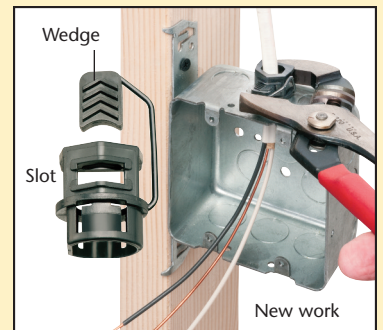

Non-Metallic Push-In Connector

Made in USA 

NEW!
more on
reverse

For NM and Flexible Cord Installations in New Work and Retrofit

**For installation in
an INSTALLED box**

...or in NEW work

Arlington's **NMR840** offers easy, push-in installation in a new box, or an installed box in an existing wall.

NMR840 installs from *INSIDE* the box – or from *OUTSIDE* the box.

Installation is easy *and secure!*

Once inserted into the connector slot and locked down, the wedge holds cable securely in place...no pullout!

- 3/8" trade size fits 1/2" knockout
- For NM and flexible cord:
 - (1) 14/2 flat to (1) 10/3 round cables
 - (2) 14/2 to (2) 12/2 flat cables
 - (1) 14/3 to (1) 10/3 flat cable
 - (2) 14/3 to (2) 12/3 flat cable
 - (1) 14/3 to (1) 10/3 round cable
- Cord ranges .350" to .490"
- c UL us Listed

Feed cable through the knockout, then into the connector.

Insert wedge in slot in connector. Lock tight with pliers.

Push assembly into box...

Done!

...or New Work

Feed cable into connector.

Insert wedge into slot in connector. Lock tight with pliers.