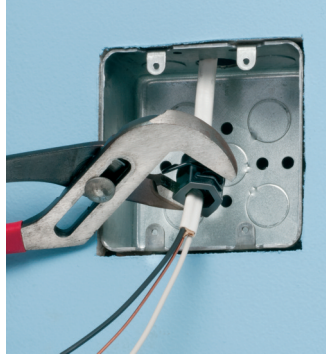

NMR840 installs from *INSIDE* the box – or from *OUTSIDE* the box.

Installation is easy *and secure!*

Once inserted into the connector slot and locked down, the wedge holds cable securely in place...no pullout!

Feed cable through the knockout, then into the connector.

Insert wedge in slot in connector. Lock tight with pliers.

Push assembly into box...

Done!

...or New Work

Feed cable into connector.

Insert wedge into slot in connector. Lock tight with pliers.