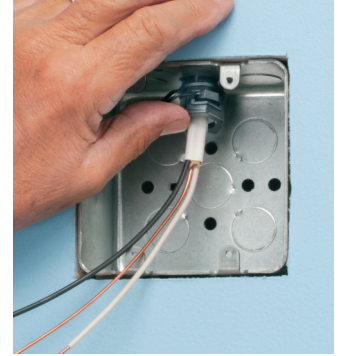

NMR840 installs from *INSIDE* the box – or from *OUTSIDE* the box.

Installation is easy *and secure!*

Once inserted into the connector slot and locked down, the wedge holds cable securely in place...no pullout!

Feed cable through the knockout, then into the connector.

Insert wedge in slot in connector. Lock tight with pliers.

Push assembly into box...

Done!

...or New Work

Feed cable into connector.

Insert wedge into slot in connector. Lock tight with pliers.