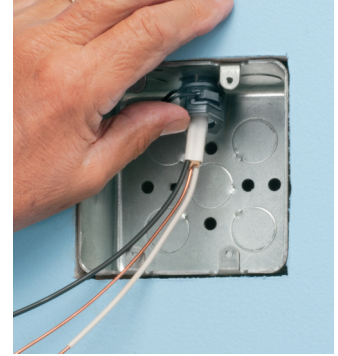

Installation is easy *and secure!*
Once inserted into the connector slot and locked down, the wedge holds cable securely in place...no pullout!

- 3/8" trade size fits 1/2" knockout
- For NM and flexible cord:
 - (1) 14/2 flat to (1) 10/3 round cables
 - (2) 14/2 to (2) 12/2 flat cables
 - (1) 14/3 to (1) 10/3 flat cable
 - (2) 14/3 to (2) 12/3 flat cable
 - (1) 14/3 to (1) 10/3 round cable
- Cord ranges .350" to .490"
- c UL us Listed

Feed cable through the knockout, then into the connector.

Insert wedge in slot in connector. Lock tight with pliers.

Push assembly into box...

Done!

...or New Work

Feed cable into connector.

Insert wedge into slot in connector. Lock tight with pliers.