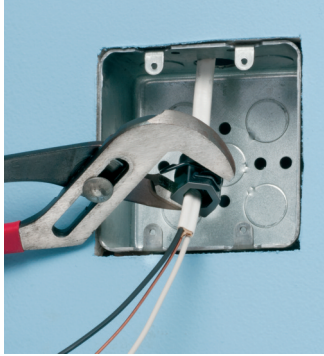

Installation is easy *and secure!*
Once inserted into the connector slot and locked down, the wedge holds cable securely in place...no pullout!

- 3/8" trade size fits 1/2" knockout
- For NM and flexible cord:
 - (1) 14/2 flat to (1) 10/3 round cables
 - (2) 14/2 to (2) 12/2 flat cables
 - (1) 14/3 to (1) 10/3 flat cable
 - (2) 14/3 to (2) 12/3 flat cable
 - (1) 14/3 to (1) 10/3 round cable
- Cord ranges .350" to .490"
- c UL us Listed

Feed cable through the knockout, then into the connector.

Insert wedge in slot in connector. Lock tight with pliers.

Push assembly into box...

Done!

...or New Work

Feed cable into connector.

Insert wedge into slot in connector. Lock tight with pliers.