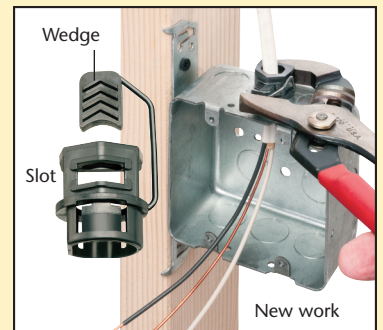

NMR840 installs from *INSIDE* the box – or from *OUTSIDE* the box.

Installation is easy *and secure!*

Once inserted into the connector slot and locked down, the wedge holds cable securely in place...no pullout!

**For installation in
an INSTALLED box**

...or in NEW work

Arlington's **NMR840** offers easy, push-in installation in a new box, or an installed box in an existing wall.

NMR840 installs from *INSIDE* the box – or from *OUTSIDE* the box.

Installation is easy *and secure!*
Once inserted into the connector slot and locked down, the wedge holds cable securely in place...no pullout!

- 3/8" trade size fits 1/2" knockout
- For NM and flexible cord:
 - (1) 14/2 flat to (1) 10/3 round cables
 - (2) 14/2 to (2) 12/2 flat cables
 - (1) 14/3 to (1) 10/3 flat cable
 - (2) 14/3 to (2) 12/3 flat cable
 - (1) 14/3 to (1) 10/3 round cable
- Cord ranges .350" to .490"
- c UL us Listed