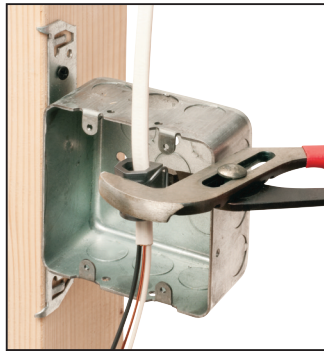

NMR840 installs from *INSIDE* the box – or from *OUTSIDE* the box.

Installation is easy *and secure!*

Once inserted into the connector slot and locked down, the wedge holds cable securely in place...no pullout!

Installation is easy *and secure!*
Once inserted into the connector slot and locked down, the wedge holds cable securely in place...no pullout!

- 3/8" trade size fits 1/2" knockout
- For NM and flexible cord:
 - (1) 14/2 flat to (1) 10/3 round cables
 - (2) 14/2 to (2) 12/2 flat cables
 - (1) 14/3 to (1) 10/3 flat cable
 - (2) 14/3 to (2) 12/3 flat cable
 - (1) 14/3 to (1) 10/3 round cable
- Cord ranges .350" to .490"
- c UL us Listed

Feed cable through the knockout, then into the connector.

Insert wedge in slot in connector. Lock tight with pliers.

Push assembly into box...

Done!

...or New Work

Feed cable into connector.

Insert wedge into slot in connector. Lock tight with pliers.

NMR840	14940	3/8	1/2	100	1000
---------------	-------	-----	-----	-----	------

Push in, non-metallic connector for installation of NM cable or flexible cord ranges: .350" to .490" in new work or an installed box in an existing wall (See cable ranges on front)