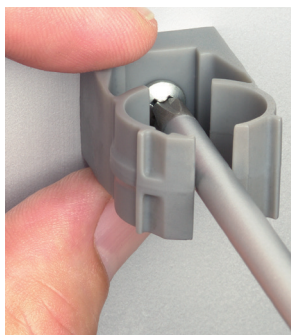

# UV Rated, Non-Metallic QuickLATCH™

Works just like a Pipe Hanger • Easy to Install

Mount to surface with a screw.

Press down on pipe to lock it firmly in place.

Removable Use screwdriver to lift tab.

Fast and easy to install, one-piece, non-metallic **QuickLATCH™** mounts to walls, metal strut and studs, and threaded rod up to 1/4"-20...works with Arlington's Strut Clip™ too. *Strut Clip holds pipe hangers securely on strut.*

It fits 1/2" to 4" EMT, RIGID, IMC and PVC. The larger 2-1/2" to 4" sizes have an extra opening for the optional securing of tie wire or cable tie.

- Corrosion resistant
- Horizontal or vertical mounting
- Integral slot keeps nut from spinning