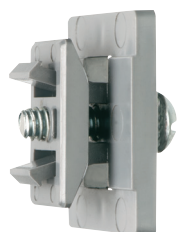

# UV Rated, Non-Metallic QuickLATCH™

Works just like a Pipe Hanger • Easy to Install

Mount to surface with a screw.

Press down on pipe to lock it firmly in place.

Removable Use screwdriver to lift tab.

Fast and easy to install, one-piece, non-metallic **QuickLATCH™** mounts to walls, metal strut and studs, and threaded rod up to 1/4"-20...works with Arlington's Strut Clip™ too. *Strut Clip holds pipe hangers securely on strut.*

It fits 1/2" to 4" EMT, RIGID, IMC and PVC. The larger 2-1/2" to 4" sizes have an extra opening for the optional securing of tie wire or cable tie.

- Corrosion resistant
- Horizontal or vertical mounting
- Integral slot keeps nut from spinning

Catalog Number	UPC/DEI/NAED Mfg. #018997	Rigid, IMC, PVC Size	EMT Size	LT Size	Flex Size	ENT Size	Copper Tubing	Copper Pipe	Std Pkg
NM1900	54514	---	---	5/16"	---	---	1/2"	---	100
NM2000	54515	---	1/2"	3/8"	---	---	---	3/8"	100
NM2005	54525	1/2"	---	1/2"	1/2"	1/2"	---	1/2"	100
NM2010	54516	---	3/4"	---	---	---	3/4"	---	100
NM2015	54526	3/4"	---	3/4"	3/4"	3/4"	---	3/4"	100
NM2020	54517	---	1"	---	---	---	1"	---	100
NM2025	54518	1"	---	1"	1"	1"	---	1"	100
NM2030	54528	---	1-1/4"	---	---	---	1-1/4"	---	100
NM2040	54519	1-1/4"	1-1/2"	---	---	---	1-1/2"	1-1/4"	100
NM2045	54544	1-1/2"	---	1-1/2"	1-1/2"	---	---	1-1/2"	100
NM2150	54547	---	---	---	---	---	2"	---	50
NM2050	54520	2"	2"	2"	2"	---	2"	---	50
NM2060	54521	2-1/2"	2-1/2"	2-1/2"	2-1/2"	---	---	---	50
NM2070	54522	3"	3"	3"	3"	---	---	---	25
NM2080	54523	3-1/2"	3-1/2"	3-1/2"	3-1/2"	---	---	---	25
NM2090	54524	4"	4"	4"	4"	---	---	---	10

**2-1/2" to 4"**  
Press pipe into QuickLATCH, up to the first notch to lock it in place. Then squeeze tabs together for a super-secure hold.

Catalog Number	UPC/DEI/NAED Mfg. #018997	Description <b>STRUT CLIP™</b>	Unit/Std Pkg
NM1000	54615	UV rated, non-metallic clip Holds pipe hangers and/or conduit secure on strut Includes 1/4"-20 screw (installed)	100