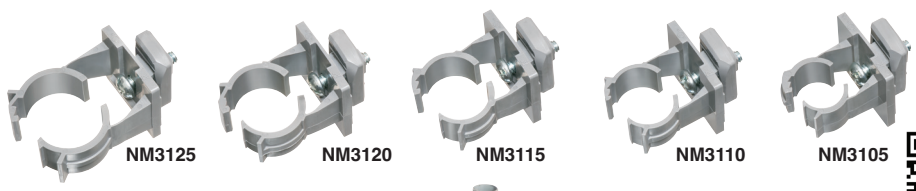

NM3110

NM3105

QUICKLATCH™ PIPE HANGER

Catalog Number	UPC/DEI/NAED Mfg. #018997	Rigid, IMC, PVC Size	EMT Size	Std Pkg
NM3100	54027	---	1/2"	100
NM3105	54028	1/2"	---	100
NM3110	54029	---	3/4"	100
NM3115	54030	3/4"	---	100
NM3120	54031	---	1"	100
NM3125	54032	1"	---	100