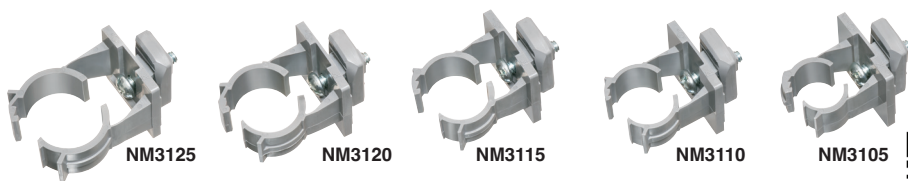

Fast and easy to install. Insert the hanger into the strut, twist to lock the pre-installed clip in place then tighten screw to secure QuickLATCH to strut. Push RIGID or EMT into the hanger to lock it in place.

1 Insert QuickLATCH into strut. The strut clip is already attached so you save time.

2 Twist QuickLATCH to seat clip in strut.

3 Tighten screw for secure installation on strut.

4 Push conduit into QuickLATCH to snap in place.

5 Secure installation of conduit to strut.

Easy screwdriver removal

- UV rated, corrosion resistant for outdoor use
- Stainless steel screw
- Mounts vertically or horizontally
- Screwdriver removal, reusable
- Listed for use in environmental air handling spaces per 2020 NEC, article 300.22(c)

**See reverse for even more QuickLATCH products!**

NM3125      NM3120      NM3115      NM3110      NM3105

**QUICKLATCH™ PIPE HANGER**

Catalog Number	UPC/DEI/NAED Mfg. #018997	Rigid, IMC, PVC Size	EMT Size	Std Pkg
NM3100	54027	---	1/2"	100
NM3105	54028	1/2"	---	100
NM3110	54029	---	3/4"	100
NM3115	54030	3/4"	---	100
NM3120	54031	---	1"	100
NM3125	54032	1"	---	100