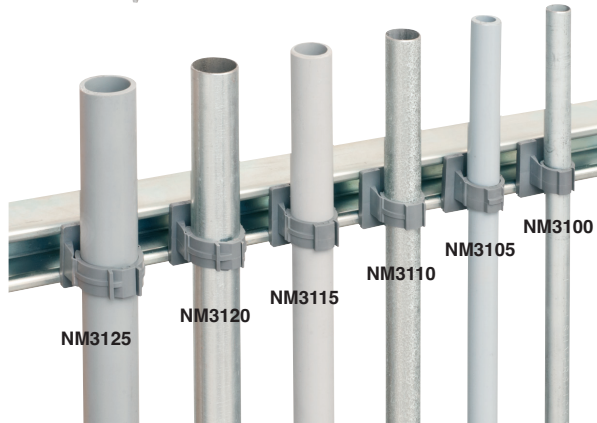

**See reverse for even more QuickLATCH products!**

NM3125      NM3120      NM3115      NM3110      NM3105

**QUICKLATCH™ PIPE HANGER**

Catalog Number	UPC/DEI/NAED Mfg. #018997	Rigid, IMC, PVC Size	EMT Size	Std Pkg
NM3100	54027	---	1/2"	100
NM3105	54028	1/2"	---	100
NM3110	54029	---	3/4"	100
NM3115	54030	3/4"	---	100
NM3120	54031	---	1"	100
NM3125	54032	1"	---	100

NM3125      NM3120      NM3115      NM3110      NM3105      NM3100

Patent pending

**Arlington®**

1 Stauffer Industrial Park  
Scranton, PA 18517  
800/233.4717 • Fax 570/562.0646  
www.aifittings.com

# UV Rated, Non-Metallic QuickLATCH™

Works just like a Pipe Hanger • Easy to Install

Mount to surface with a screw.

Press down on pipe to lock it firmly in place.

Removable Use screwdriver to lift tab.

Fast and easy to install, one-piece, non-metallic **QuickLATCH™** mounts to walls, metal strut and studs, and threaded rod up to 1/4"-20...works with Arlington's Strut Clip™ too. *Strut Clip holds pipe hangers securely on strut.*

It fits 1/2" to 4" EMT, RIGID, IMC and PVC. The larger 2-1/2" to 4" sizes have an extra opening for the optional securing of tie wire or cable tie.

- Corrosion resistant
- Horizontal or vertical mounting
- Integral slot keeps nut from spinning