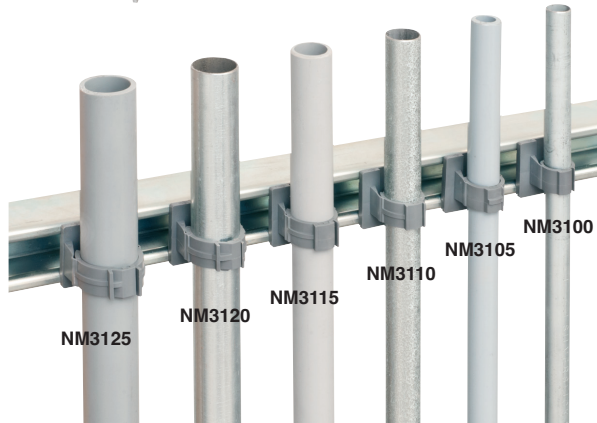

**See reverse for even more QuickLATCH products!**

NM3125

NM3120

NM3115

NM3110

NM3105

**QUICKLATCH™ PIPE HANGER**

Catalog Number	UPC/DEI/NAED Mfg. #018997	Rigid, IMC, PVC Size	EMT Size	Std Pkg
NM3100	54027	---	1/2"	100
NM3105	54028	1/2"	---	100
NM3110	54029	---	3/4"	100
NM3115	54030	3/4"	---	100
NM3120	54031	---	1"	100
NM3125	54032	1"	---	100

# UV Rated, Non-Metallic QuickLATCH™

Works just like a Pipe Hanger • Easy to Install

Mount to surface with a screw.

Press down on pipe to lock it firmly in place.

Removable Use screwdriver to lift tab.

Fast and easy to install, one-piece, non-metallic **QuickLATCH™** mounts to walls, metal strut and studs, and threaded rod up to 1/4"-20...works with Arlington's Strut Clip™ too. *Strut Clip holds pipe hangers securely on strut.*

It fits 1/2" to 4" EMT, RIGID, IMC and PVC. The larger 2-1/2" to 4" sizes have an extra opening for the optional securing of tie wire or cable tie.

- Corrosion resistant
- Horizontal or vertical mounting
- Integral slot keeps nut from spinning