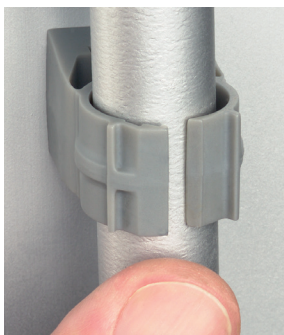

# UV Rated, Non-Metallic QuickLATCH™

Works just like a Pipe Hanger • Easy to Install

Mount to surface with a screw.

Press down on pipe to lock it firmly in place.

Removable Use screwdriver to lift tab.

Fast and easy to install, one-piece, non-metallic **QuickLATCH™** mounts to walls, metal strut and studs, and threaded rod up to 1/4"-20...works with Arlington's Strut Clip™ too. *Strut Clip holds pipe hangers securely on strut.*

It fits 1/2" to 4" EMT, RIGID, IMC and PVC. The larger 2-1/2" to 4" sizes have an extra opening for the optional securing of tie wire or cable tie.

- Corrosion resistant
- Horizontal or vertical mounting
- Integral slot keeps nut from spinning