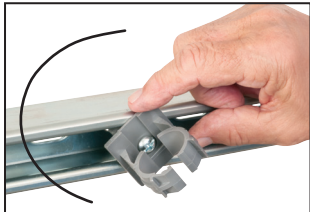

2 Twist QuickLATCH to seat clip in strut.