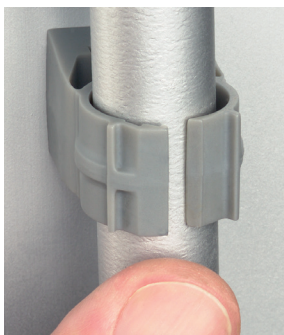

# UV Rated, Non-Metallic QuickLATCH™

Works just like a Pipe Hanger • Easy to Install

Mount to surface with a screw.

Press down on pipe to lock it firmly in place.

Removable Use screwdriver to lift tab.

Fast and easy to install, one-piece, non-metallic **QuickLATCH™** mounts to walls, metal strut and studs, and threaded rod up to 1/4"-20...works with Arlington's Strut Clip™ too. *Strut Clip holds pipe hangers securely on strut.*

**See reverse for even more QuickLATCH products!**

NM3125      NM3120      NM3115      NM3110      NM3105

**QUICKLATCH™ PIPE HANGER**

Catalog Number	UPC/DEI/NAED Mfg. #018997	Rigid, IMC, PVC Size	EMT Size	Std Pkg
NM3100	54027	---	1/2"	100
NM3105	54028	1/2"	---	100
NM3110	54029	---	3/4"	100
NM3115	54030	3/4"	---	100
NM3120	54031	---	1"	100
NM3125	54032	1"	---	100

It fits 1/2" to 4" EMT, RIGID, IMC and PVC. The larger 2-1/2" to 4" sizes have an extra opening for the optional securing of tie wire or cable tie.

- Corrosion resistant
- Horizontal or vertical mounting
- Integral slot keeps nut from spinning