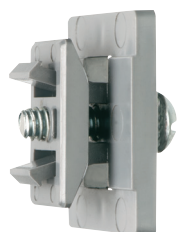

Catalog Number	UPC/DEI/NAED Mfg. #018997	Description STRUT CLIP™	Unit/Std Pkg
NM1000	54615	UV rated, non-metallic clip Holds pipe hangers and/or conduit secure on strut Includes 1/4"-20 screw (installed)	100

NM1000
STRUT CLIP
Strut Conduit Support