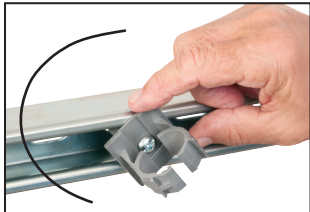

NM3100  
1/2" EMT

Stainless steel screw

One-piece QuickLATCH saves time, about 20 seconds per installation... over 33¢ each at \$60.00 per hour labor rate.

Fast and easy to install. Insert the hanger into the strut, twist to lock the pre-installed clip in place then tighten screw to secure QuickLATCH to strut. Push RIGID or EMT into the hanger to lock it in place.

1 Insert QuickLATCH into strut. The strut clip is already attached so you save time.

2 Twist QuickLATCH to seat clip in strut.

3 Tighten screw for secure installation on strut.

4 Push conduit into QuickLATCH to snap in place.

# UV Rated, Non-Metallic QuickLATCH™

Works just like a Pipe Hanger • Easy to Install

Mount to surface with a screw.

Press down on pipe to lock it firmly in place.

Removable Use screwdriver to lift tab.

Fast and easy to install, one-piece, non-metallic **QuickLATCH™** mounts to walls, metal strut and studs, and threaded rod up to 1/4"-20...works with Arlington's Strut Clip™ too. *Strut Clip holds pipe hangers securely on strut.*