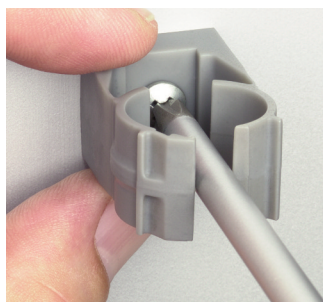

# UV Rated • Non-metallic QuickLATCH™

**MORE**  
on  
reverse

*Works just like a Pipe Hanger • Easy to Install*

**QuickLATCH™ Mounts to Stud...**

**Wall...**

**Strut**

**and Arlington's**

**Strut Clip™**

**Saves 25 seconds per installation!**

Costs the same as a steel pipe hanger w/ bolt and nut

Saves more than 15¢ each per \$22/hr labor

Additional Opening for OPTIONAL securing of tie wire

**A**

**Arlington**

# UV Rated • Non-metallic QuickLATCH™

*Works just like a Pipe Hanger • Easy to Install*

Mount to surface with a screw.

Press down on pipe to lock it firmly in place.

**Removable.** Use screwdriver to lift tab.