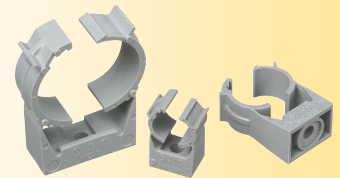

UV Rated • Non-metallic QuickLATCH™

MORE
on
reverse

Works just like a Pipe Hanger • Easy to Install

QuickLATCH™ Mounts to Stud...

Wall...

Strut

and Arlington's

Strut Clip™

View Video

Fast and easy to install, one-piece, non-metallic QuickLATCH™ mounts to walls, metal strut and studs, and threaded rod up to 1/4-20...works with Arlington's Strut Clip™ too. *Strut Clip holds pipe hangers securely on strut.*

It fits 1/2", 3/4", 1", 1-1/4", 1-1/2", 2", and NOW 2-1/2", 3", 3-1/2", and 4" EMT, rigid, IMC and PVC. The larger 2-1/2" to 4" sizes have an additional opening for the optional securing of tie wire or cable tie.

Installation is fast and easy. Snap the conduit into QuickLatch. It locks automatically.

Other features:

- Corrosion resistance
- Horizontal or vertical mounting
- Integral slot prevents nut from spinning
- Listed for environmental air handling spaces, per 2011 NEC code requirement 300-22(c)
- UV rating for outdoor applications
- UL/CSA Listed

Saves 25 seconds per installation!

Costs the same as a steel pipe hanger w/ bolt and nut

Saves more than 15¢ each per $22/hr labor

Additional Opening for OPTIONAL securing of tie wire