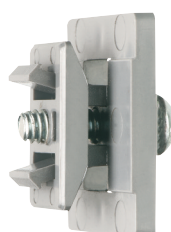

Our QuickLATCH™ Pipe Hanger installs on Strut Clip™

Catalog Number	UPC/DEI/NAED Mfg. #018997	Description STRUT CLIP™	Unit/Std Pkg
NM1000	54615	UV rated, non-metallic 'clip'. Holds pipe hangers and/or conduit secure on strut. Includes 1/4"-20 screw (installed)	100

NM1000 STRUT CLIP Strut Conduit Support

Distributed by