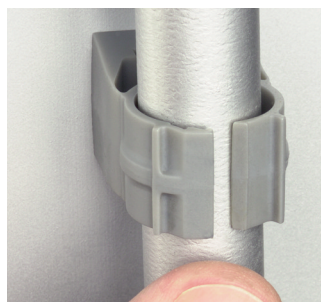

# UV Rated • Non-metallic QuickLATCH™

*Works just like a Pipe Hanger • Easy to Install*

Mount to surface with a screw.

Press down on pipe to lock it firmly in place.

**Removable.** Use screwdriver to lift tab.

# UV Rated • Non-metallic QuickLATCH™

**MORE**  
on  
reverse

*Works just like a Pipe Hanger • Easy to Install*

**QuickLATCH™ Mounts to Stud...**

**Wall...**

**Strut**

**and Arlington's**

**Strut Clip™**

**Saves 25 seconds per installation!**

Costs the same as a steel pipe hanger w/ bolt and nut

Saves more than 15¢ each per \$22/hr labor

Additional Opening for OPTIONAL securing of tie wire

**A**

**Arlington**