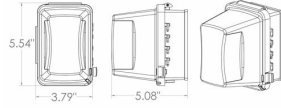

GENERAL PRODUCT INFORMATION

Color: Clear
Country of Origin: USA

CONFIGURATION

Gangs: 1

PRODUCT MEASUREMENTS

Depth: 4-3/4 in.
Wt. Ea. (Lbs.): 0.620

PACKAGING

Package Type: Shrink
Std. Pkg.: 5
Product UPC-A Labeled: Yes
Weight (Lbs. Per/C): 62.00
Ship Carton Length (in.): 18.75
Ship Carton Width (in.): 7.13
Ship Carton Height (in.): 5.75
Ctn Weight (Lbs.): 3.10
Pallet Qty: 420.00
UPC Number: 092326104272
I2of5: 60092326104274

SINGLE GANG WIU COVERS

Single Gang - While In use Covers
Horizontal/Vertical 16-in-1 Jumbo

C04

Catalog #: MM710C

APPLICATIONS

Designed for use whenever weatherproof protection is required while an outlet is in use.
N/A