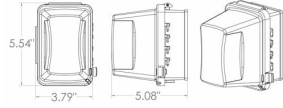

GENERAL PRODUCT INFORMATION

Color: Clear
Country of Origin: USA

CONFIGURATION

Gangs: 1

PRODUCT MEASUREMENTS

Depth: 4-3/4 in.
Wt. Ea. (Lbs.): 0.620

PACKAGING

Package Type: Shrink
Std. Pkg.: 5
Product UPC-A Labeled: Yes
Weight (Lbs. Per/C): 62.00
Ship Carton Length (in.): 18.75
Ship Carton Width (in.): 7.13
Ship Carton Height (in.): 5.75
Ctn Weight (Lbs.): 3.10
Pallet Qty: 420.00
UPC Number: 092326104272
I2of5: 60092326104274

SINGLE GANG WIU COVERS

Single Gang - While In use Covers
Horizontal/Vertical 16-in-1 Jumbo

C04

Catalog #: MM710C

APPLICATIONS

Designed for use whenever weatherproof protection is required while an outlet is in use.
N/A