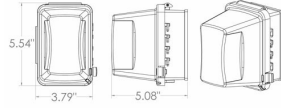

SINGLE GANG WIU COVERS

Single Gang - While In use Covers
Horizontal/Vertical 16-in-1 Jumbo

C04

Catalog #: MM710C

APPLICATIONS

Designed for use whenever weatherproof protection is required while an outlet is in use.
N/A

GENERAL PRODUCT INFORMATION

Color: Clear
Country of Origin: USA

CONFIGURATION

Gangs: 1

PRODUCT MEASUREMENTS

Depth: 4-3/4 in.
Wt. Ea. (Lbs.): 0.620

PACKAGING

Package Type: Shrink
Std. Pkg.: 5
Product UPC-A Labeled: Yes
Weight (Lbs. Per/C): 62.00
Ship Carton Length (in.): 18.75
Ship Carton Width (in.): 7.13
Ship Carton Height (in.): 5.75
Ctn Weight (Lbs.): 3.10
Pallet Qty: 420.00
UPC Number: 092326104272
I2of5: 60092326104274