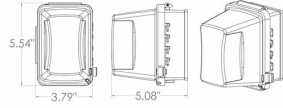

SINGLE GANG WIU COVERS

Single Gang - While In use Covers
Horizontal/Vertical 16-in-1 Jumbo

C04

Catalog #: MM710C

APPLICATIONS

Designed for use whenever weatherproof protection is required while an outlet is in use.
N/A

GENERAL PRODUCT INFORMATION

Color: Clear
Country of Origin: USA

CONFIGURATION

Gangs: 1

PRODUCT MEASUREMENTS

Depth: 4-3/4 in.
Wt. Ea. (Lbs.): 0.620

PACKAGING

Package Type: Shrink
Std. Pkg.: 5
Product UPC-A Labeled: Yes
Weight (Lbs. Per/C): 62.00
Ship Carton Length (in.): 18.75
Ship Carton Width (in.): 7.13
Ship Carton Height (in.): 5.75
Ctn Weight (Lbs.): 3.10
Pallet Qty: 420.00
UPC Number: 092326104272
I2of5: 60092326104274