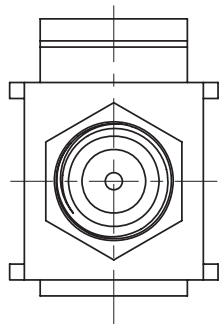

**PRODUCT SPECIFICATIONS**

F-81 Keystone Wallplate Insert

**Specification:**

**Material:**

1. Plastic Housing: ABS
2. F Connector: Zinc Alloy

VERICOM PART NUMBER	AVAILABLE COLOR
MKJ81-03434	White
MKJ81-03435	Ivory
MKJ81-03436	Light Almond