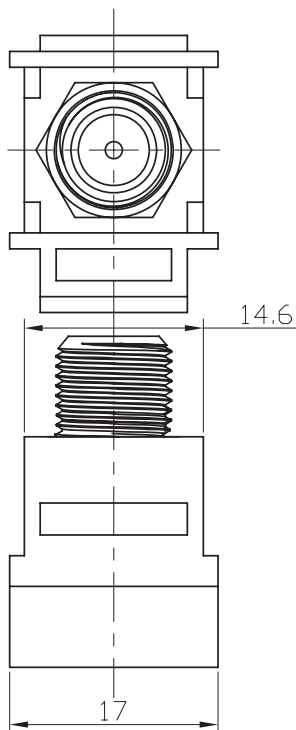

**PRODUCT SPECIFICATIONS**

F-81 Keystone Wallplate Insert

**Specification:**

**Material:**

1. Plastic Housing: ABS
2. F Connector: Zinc Alloy

VERICOM PART NUMBER	AVAILABLE COLOR
MKJ81-03434	White
MKJ81-03435	Ivory
MKJ81-03436	Light Almond