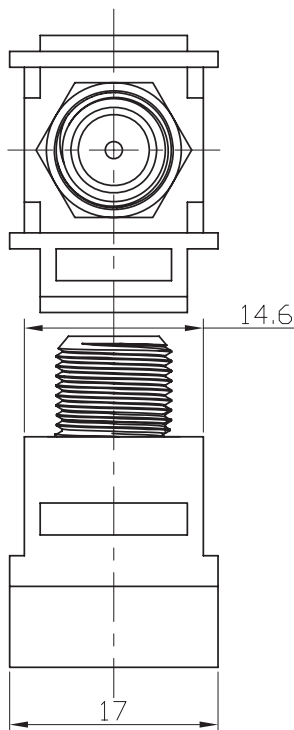

**PRODUCT SPECIFICATIONS**

F-81 Keystone Wallplate Insert

**Specification:**

**Material:**

1. Plastic Housing: ABS
2. F Connector: Zinc Alloy

VERICOM PART NUMBER	AVAILABLE COLOR
MKJ81-03434	White
MKJ81-03435	Ivory
MKJ81-03436	Light Almond