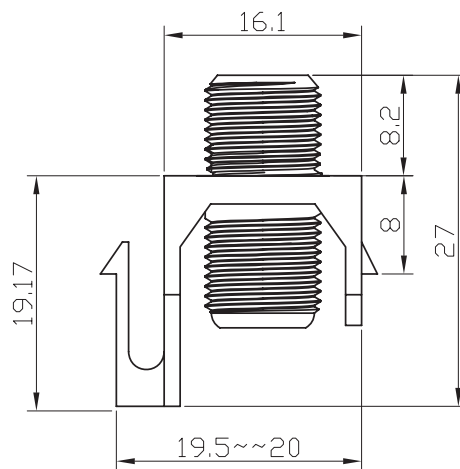

**PRODUCT SPECIFICATIONS**

F-81 Keystone Wallplate Insert

**Specification:**

**Material:**

1. Plastic Housing: ABS
2. F Connector: Zinc Alloy

VERICOM PART NUMBER	AVAILABLE COLOR
MKJ81-03434	White
MKJ81-03435	Ivory
MKJ81-03436	Light Almond