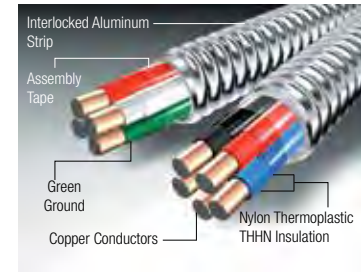

# MC Lite® Metal Clad Aluminum Armored Cable 10 AWG

## Type MC (120/208V Colors & 277/480V Colors) Technical Specifications

**Armor**  
Interlocked Aluminum Strip

**Conductors**  
Solid or Stranded Copper

**Conductor Insulation**  
THHN/THWN

**Assembly Covering**  
Polypropylene Tape

- UL 83, 1479, 1569, 1581, 2556, File Reference E80042
- NEC® 230.43, 300.22(C), 392, 396, 330, 501, 502, 503, 530, 504, 505, 518, 520, 530, 645
- Federal Specification A-A-59544 (formerly J-C-30B)
- Meets all applicable OSHA and HUD Requirements
- May be surface mounted, fished and/or embedded in plaster
- Cable Tray Rated, install per NEC®
- UL Classified 1, 2, and 3 hour through (Fire) penetration product, R14141
- Environmental Air-Handling Space Installation per NEC® 300.22(C)
- RoHS Compliant
- Made in USA of US and/or imported materials