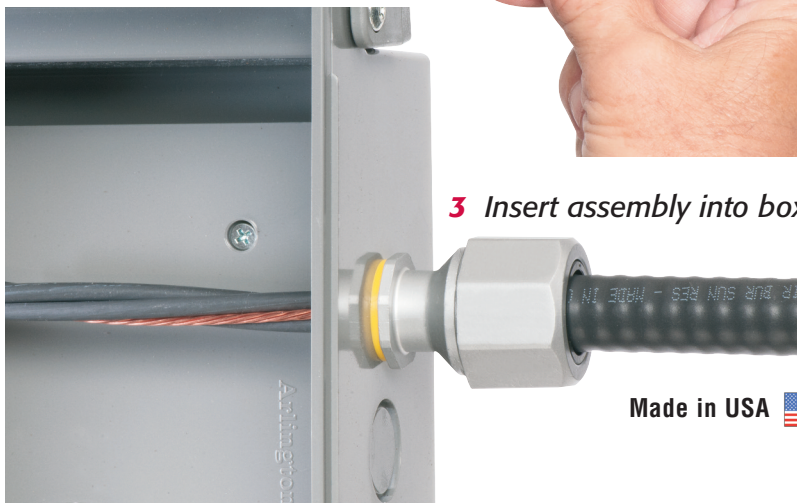

**Ideal for
Parking Decks
or High Rise Residential
Construction**

LTMC507 components

Easy Installation! 1 Cut PVC jacket back 1-1/4"

2 Push jacketed MC cable into fitting

3 Insert assembly into box

Made in USA 

Save time and money with Arlington's liquid-tight, concrete-tight fittings designed especially for PVC jacketed MC cable – and Teck 90 cable.

Perfect for parking decks, these new, larger sizes cover the widest cable range: 1/2 to 6/3.