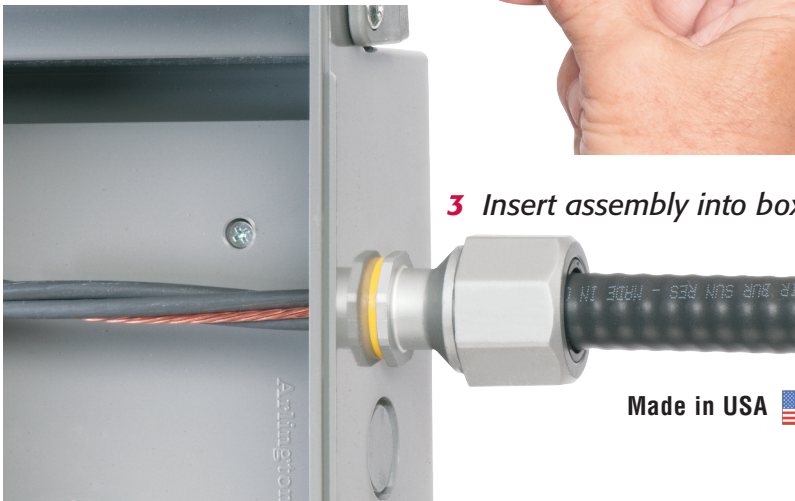

LTMC507 components

**Easy Installation!** 1 Cut PVC jacket back 1-1/4"

2 Push jacketed MC cable into fitting

3 Insert assembly into box

Made in USA

Save time and money with Arlington's liquid-tight, concrete-tight fittings designed especially for PVC jacketed MC cable – and Teck 90 cable.