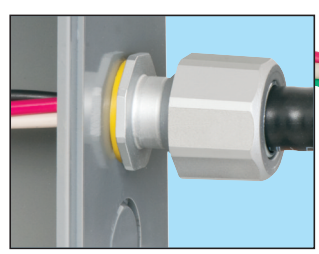

NEW DESIGN

LTMC50

Arlington's rain-tight, concrete-tight LTMC50 connector fits a range of cable sizes, so it reduces inventory, saving the cost of stocking several different fittings.

- Heavy-duty zinc diecast construction
- c UL us Listed

LTMC50 Components

1 Remove sharp edges from cable end. Cut 1-1/4" off PVC jacket to prepare cable for fitting installation.

2 Push cable into fitting.

3 Cable installed. Tighten nut.

4 Install assembly in box.