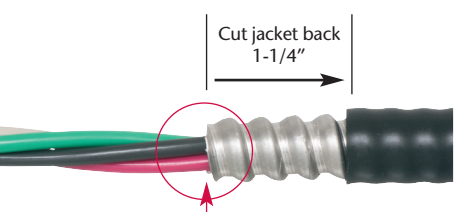

1 Remove sharp edges from cable end. Cut 1-1/4" off PVC jacket to prepare cable for fitting installation.