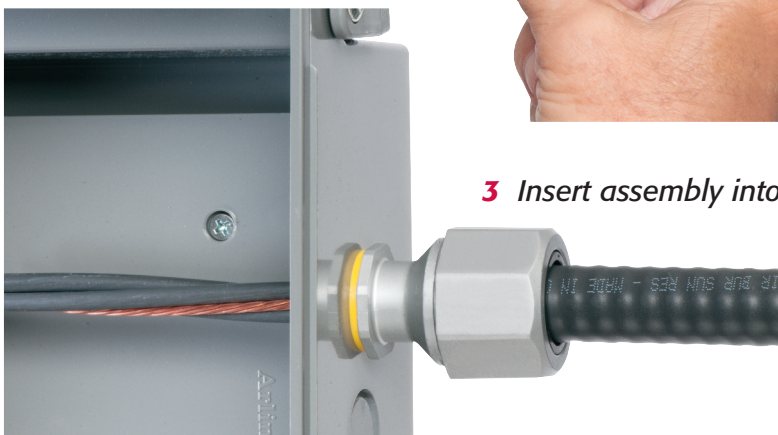

3 Insert assembly into box