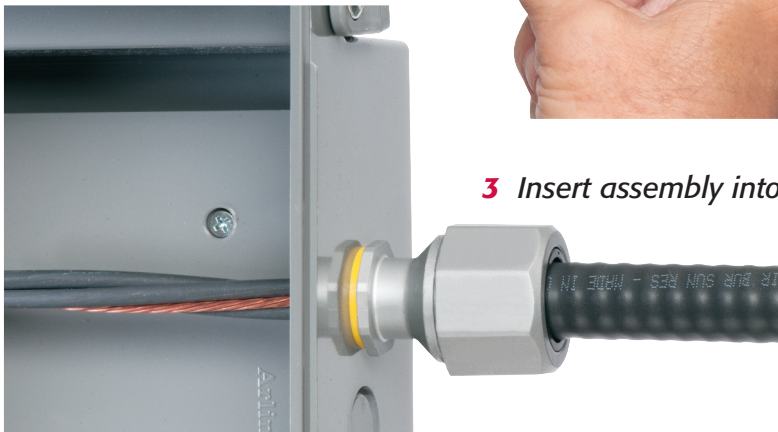

Patented/Other patents pending

Easy Installation!

1 Cut PVC jacket back 1-1/4"

2 Push jacketed cable into fitting

3 Insert assembly into box

Arlington®

1 Stauffer Industrial Park
Scranton, PA 18517

800/233.4717 • Fax 570/562.0646