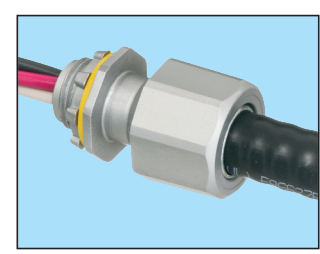

NEW!
more on
reverse

Rain-tight, Concrete-tight MC Cable Fittings

for PVC Jacketed MC Cable • LTMC50 Fits Cables 14/2 to 10/3

**Ideal for
Parking Decks
and High-rise
Residential**

**One LTMC50
fits 14/2 to 10/3 cable!**

NEW DESIGN

LTMC50

Arlington's rain-tight, concrete-tight LTMC50 connector fits a range of cable sizes, so it reduces inventory, saving the cost of stocking several different fittings.

- Heavy-duty zinc diecast construction
- c UL us Listed

CATALOG NUMBER	UPC/DCI/NAED MFG #01 8997	DESCRIPTION	UNIT/STD PKG
LTMC50	04279	Zinc Fitting for 1/2" PVC Jacketed MC Cable	25 / 100
MC Cable Range:		.415" to .565"	
Teck Cable Range:		up to .580"	
Overall jacket OD Range:		.550" to .670"	

LTMC50 Components

1 Remove sharp edges from cable end. Cut 1-1/4" off PVC jacket to prepare cable for fitting installation.

2 Push cable into fitting.

3 Cable installed. Tighten nut.

4 Install assembly in box.