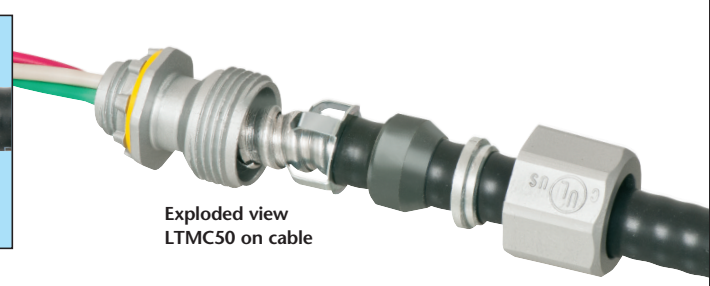

NEW DESIGN

LTMC50

Arlington's rain-tight, concrete-tight LTMC50 connector fits a range of cable sizes, so it reduces inventory, saving the cost of stocking several different fittings.

- Heavy-duty zinc diecast construction
- c UL us Listed

CATALOG NUMBER	UPC/DCI/NAED MFG #01 8997	DESCRIPTION	UNIT/STD PKG
LTMC50	04279	Zinc Fitting for 1/2" PVC Jacketed MC Cable	25 / 100
MC Cable Range:		.415" to .565"	
Teck Cable Range:		up to .580"	
Overall jacket OD Range:		.550" to .670"	

LTMC50 Components

1 Remove sharp edges from cable end. Cut 1-1/4" off PVC jacket to prepare cable for fitting installation.

2 Push cable into fitting.

3 Cable installed. Tighten nut.

4 Install assembly in box.

for PVC Jacketed MC Cable, Teck cable • Fits Widest Cable Range

Our new larger rain-tight, concrete-tight MC cable fittings cover the widest cable ranges: 1/2 to 4/3.

They're compact - and the economical solution to installing PVC jacketed MC or Teck 90 cable.