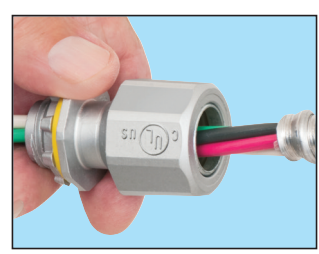

Save time and money with Arlington's rain-tight, concrete-tight fittings designed especially for PVC jacketed MC cable – and Teck 90 cable.
The smallest size, 1/2" LTMC50, ships ready to install on #10, #12 or #14 PVC jacketed MC cable.

NEW DESIGN

LTMC50

Arlington's rain-tight, concrete-tight LTMC50 connector fits a range of cable sizes, so it reduces inventory, saving the cost of stocking several different fittings.

- Heavy-duty zinc diecast construction
- c UL us Listed

CATALOG NUMBER	UPC/DCI/NAED MFG #01 8997	DESCRIPTION	UNIT/STD PKG
LTMC50	04279	Zinc Fitting for 1/2" PVC Jacketed MC Cable	25 / 100
MC Cable Range:		.415" to .565"	
Teck Cable Range:		up to .580"	
Overall jacket OD Range:		.550" to .670"	

LTMC50 Components

1 Remove sharp edges from cable end. Cut 1-1/4" off PVC jacket to prepare cable for fitting installation.

2 Push cable into fitting.

3 Cable installed. Tighten nut.

4 Install assembly in box.