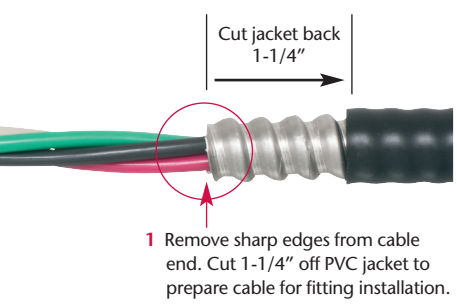

1 Remove sharp edges from cable end. Cut 1-1/4" off PVC jacket to prepare cable for fitting installation.