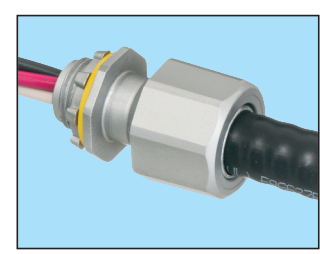

NEW DESIGN

LTMC50

Arlington's rain-tight, concrete-tight LTMC50 connector fits a range of cable sizes, so it reduces inventory, saving the cost of stocking several different fittings.

- Heavy-duty zinc diecast construction
- c UL us Listed

CATALOG NUMBER	UPC/DCI/NAED MFG #01 8997	DESCRIPTION	UNIT/STD PKG
LTMC50	04279	Zinc Fitting for 1/2" PVC Jacketed MC Cable	25 / 100
MC Cable Range:		.415" to .565"	
Teck Cable Range:		up to .580"	
Overall jacket OD Range:		.550" to .670"	

LTMC50 Components

1 Remove sharp edges from cable end. Cut 1-1/4" off PVC jacket to prepare cable for fitting installation.

2 Push cable into fitting.

3 Cable installed. Tighten nut.

4 Install assembly in box.