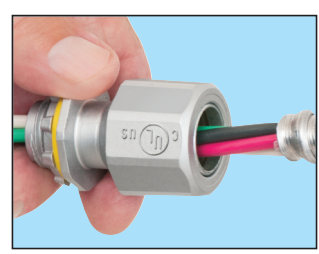

2 Push cable into fitting.