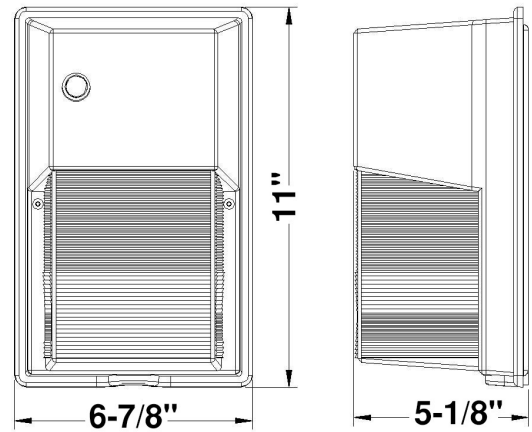

DIMENSIONS:

6-7/8"(W) x 11"(H) x 5-1/8"(D)

1/2" hub located at back and bottom of housing for mounting versatility

Non-cutoff optics with wide forward throw distribution ideal for extending spacing to mounting height ratio

LWS comes pre-wired with 120 volt photo electric control