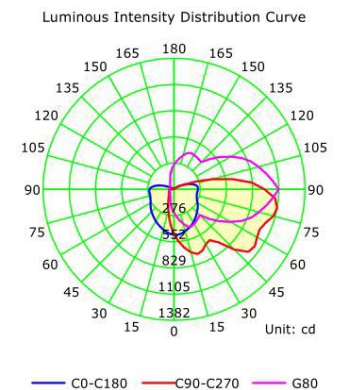

- Voltage: 120-277VAC 50/60Hz
- Wattage: 30W
- Other wattages: 20W
- Power factor: >0.95
- Efficacy: 90LM/W~95LM/W

HOUSING SPECIFICATIONS:

- Die cast aluminum
- Outdoor powder coat finish (Dark Bronze)
- Operating temperature: -4°F ~ 104°F
- Lifespan: 50000 Hrs.
- IP rating: IP65, Wet Locations

CERTIFICATIONS: UL, DLC

MODEL	WATTS	VOLTAGE	LUMENS	COLOR TEMP
LSW-30CW-PC	30W	120~277V AC	2900 LM	5000K
LSW-30WW-PC	30W	120~277V AC	2700 LM	3000K

LIGHTING SPECIFICATIONS:

- LED type/brand: Philips Lumileds / SMD 3030
- Total lumens: 2700LM and 2900LM
- Color temperature: 4000K / 5000K
- Color rendering index: >82
- Beam angle: 90° x 110°

WARRANTY: 7 years

PHOTOMETRICS:

DIMENSIONS:

6-7/8"(W) x 11"(H) x 5-1/8"(D)

1/2" hub located at back and bottom of housing for mounting versatility

Non-cutoff optics with wide forward throw distribution ideal for extending spacing to mounting height ratio