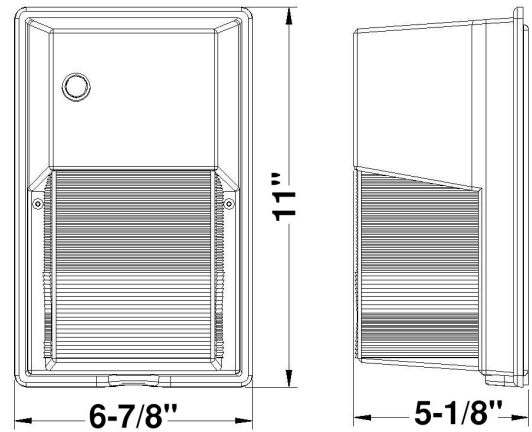

DIMENSIONS:

6-7/8"(W) x 11"(H) x 5-1/8"(D)

1/2" hub located at back and bottom of housing for mounting versatility

Non-cutoff optics with wide forward throw distribution ideal for extending spacing to mounting height ratio

LWS comes pre-wired with 120 volt photo electric control

LSW-30CW-PC LSW-30WW-PC

LED NON-CUTOFF WALL PACK

Ideal for general site lighting, alleys, loading docks, doorway, pathway and parking areas.

ELECTRICAL SPECIFICATIONS:

WARRANTY: 7 years

PHOTOMETRICS:

DIMENSIONS:

6-7/8"(W) x 11"(H) x 5-1/8"(D)

1/2" hub located at back and bottom of housing for mounting versatility

Non-cutoff optics with wide forward throw distribution ideal for extending spacing to mounting height ratio