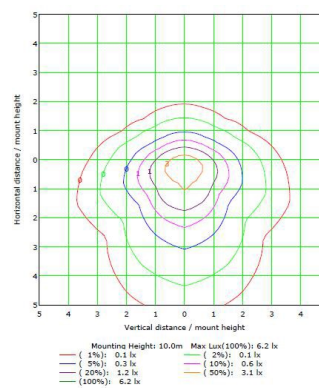

DIMENSIONS:

6-7/8"(W) x 11"(H) x 5-1/8"(D)

1/2" hub located at back and bottom of housing for mounting versatility

Non-cutoff optics with wide forward throw distribution ideal for extending spacing to mounting height ratio

CERTIFICATIONS: UL, DLC

MODEL	WATTS	VOLTAGE	LUMENS	COLOR TEMP
LSW-30CW-PC	30W	120~277V AC	2900 LM	5000K
LSW-30WW-PC	30W	120~277V AC	2700 LM	3000K

LIGHTING SPECIFICATIONS:

- LED type/brand: Philips Lumileds / SMD 3030
- Total lumens: 2700LM and 2900LM
- Color temperature: 4000K / 5000K
- Color rendering index: >82
- Beam angle: 90° x 110°

WARRANTY: 7 years

PHOTOMETRICS:

DIMENSIONS:

6-7/8"(W) x 11"(H) x 5-1/8"(D)

1/2" hub located at back and bottom of housing for mounting versatility

Non-cutoff optics with wide forward throw distribution ideal for extending spacing to mounting height ratio