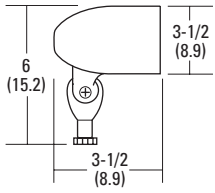

Landscape Lighting

FB50