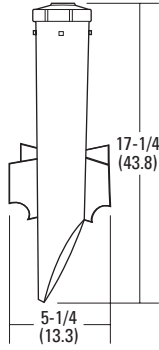

LFP

All dimensions are inches (centimeters).