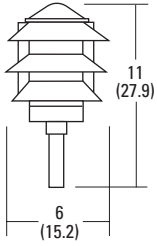

Landscape Lighting

LT60

All dimensions are inches (centimeters).