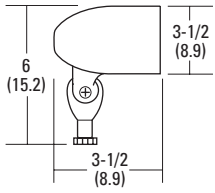

# Landscape Lighting

**FB50**

**FB150**

**LT60**

**LFP**

All dimensions are inches (centimeters).

# Landscape Lighting

FB50

FB150

LT60

LFP

All dimensions are inches (centimeters).