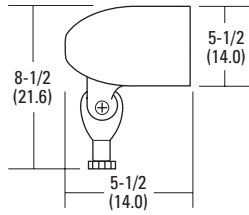

Landscape Lighting

FB150

All dimensions are inches (centimeters).