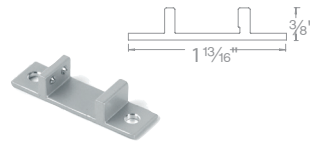

Fixed Angle Channel Clip **LED-T-CL3-PT**

Includes 2 pieces, 4 screws. Use to mount Aluminum Channel, Deep Aluminum Channel, 45° Angled Aluminum Channel

Adjustable Channel Clip **LED-T-CL2-PT**