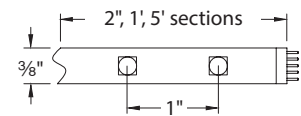

LED-T24 - -WT

Example: LED-T24P-2IN-10-WT

ORDER NUMBER – 3 LED "L" CONNECTOR

Model	Watts	Color Temp	CRI	Lumens	Tape Color
LED-T24	1.2	W 2700K	85	50	3L-WT White
		P 3000K	85	50	
		35 3500K	85	52	
		C 4500K	85	54