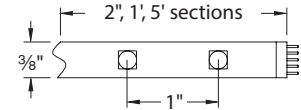

LED-T24 - -WT

Example: LED-T24P-2IN-10-WT

ORDER NUMBER – 3 LED "L" CONNECTOR

Model	Watts	Color Temp	CRI	Lumens	Tape Color
LED-T24	1.2	W 2700K	85	50	3L-WT White
		P 3000K	85	50	
		35 3500K	85	52	
		C 4500K	85	54