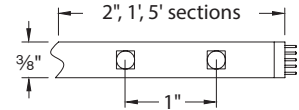

LED-T24 - WT

Example: LED-T24P-2IN-10-WT

ORDER NUMBER – 3 LED "L" CONNECTOR

Model	Watts	Color Temp	CRI	Lumens	Tape Color
LED-T24	1.2	W 2700K	85	50	3L-WT White
		P 3000K	85	50	
		35 3500K	85	52	
		C 4500K	85	54