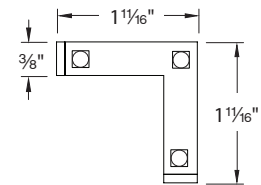

LED-T24 - -3L-WT

Example: LED-T24C-3L-WT

Class 2 Power Supply (Required)

Type	Model	Input	Output	Max Run	Dim	
Remote		EN-2460-RB2-T	120VAC / 24VAC / 60W	20 feet	ELV	Includes a 6 foot lead wire
		EN-24100-RB2-T	120VAC / 24VAC / 96W	33 feet	ELV	
Plug-in		EN-2460-P-AR-T	120VAC / 24VAC / 60W	20 feet	ELV	Includes a 6 foot lead wire
		EN-24100-P-AR-T	120VAC / 24VAC / 96W	33 feet	ELV	
Remote 277V		EN-24100-277-RB2-T	277VAC / 24VDC / 96W	33 feet	0-10V	Includes a 6 foot lead wire

wacighting.com
Phone (800) 526.2588
Fax (800) 526.2585

Headquarters/Eastern Distribution Center
44 Harbor Park Drive
Port Washington, NY 11050

Central Distribution Center
1600 Distribution Ct
Lithia Springs, GA 30122

Western Distribution Center
1750 Archibald Avenue
Ontario, CA 91760