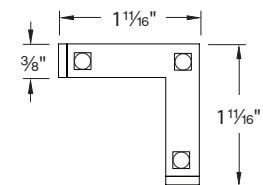

LED-T24 - -3L-WT

Example: LED-T24C-3L-WT

Class 2 Power Supply (Required)

Type	Model	Input	Output	Max Run	Dim	
Remote		EN-2460-RB2-T	120VAC / 24VAC / 60W	20 feet	ELV	Includes a 6 foot lead wire
		EN-24100-RB2-T	120VAC / 24VAC / 96W	33 feet	ELV	
Plug-in		EN-2460-P-AR-T	120VAC / 24VAC / 60W	20 feet	ELV	Includes a 6 foot lead wire
		EN-24100-P-AR-T	120VAC / 24VAC / 96W	33 feet	ELV	
Remote 277V		EN-24100-277-RB2-T	277VAC / 24VDC / 96W	33 feet	0-10V	Includes a 6 foot lead wire

wacighting.com
Phone (800) 526.2588
Fax (800) 526.2585

Headquarters/Eastern Distribution Center
44 Harbor Park Drive
Port Washington, NY 11050

Central Distribution Center
1600 Distribution Ct
Lithia Springs, GA 30122

Western Distribution Center
1750 Archibald Avenue
Ontario, CA 91760