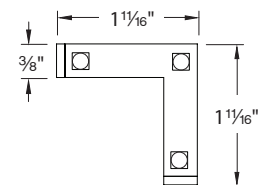

LED-T24 - -3L-WT

Example: LED-T24C-3L-WT

Class 2 Power Supply (Required)

Type	Model	Input	Output	Max Run	Dim	
Remote		EN-2460-RB2-T	120VAC / 24VAC / 60W	20 feet	ELV	Includes a 6 foot lead wire
		EN-24100-RB2-T	120VAC / 24VAC / 96W	33 feet	ELV	
Plug-in		EN-2460-P-AR-T	120VAC / 24VAC / 60W	20 feet	ELV	Includes a 6 foot lead wire
		EN-24100-P-AR-T	120VAC / 24VAC / 96W	33 feet	ELV	
Remote 277V		EN-24100-277-RB2-T	277VAC / 24VDC / 96W	33 feet	0-10V	Includes a 6 foot lead wire

wacighting.com
Phone (800) 526.2588
Fax (800) 526.2585

Headquarters/Eastern Distribution Center
44 Harbor Park Drive
Port Washington, NY 11050

Central Distribution Center
1600 Distribution Ct
Lithia Springs, GA 30122

Western Distribution Center
1750 Archibald Avenue
Ontario, CA 91760