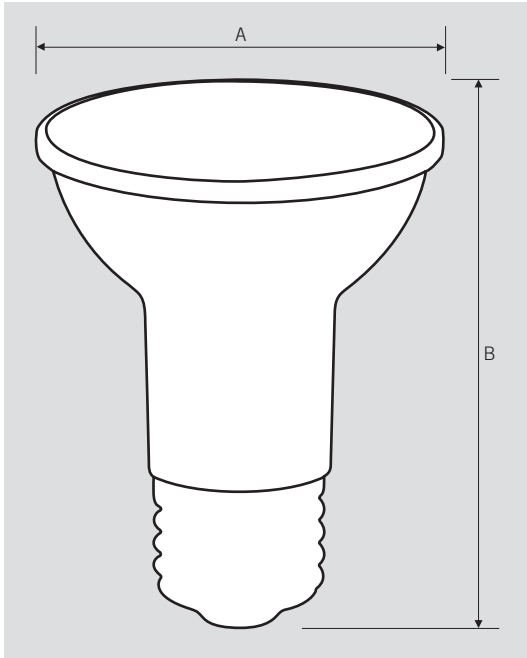

ESSENTIAL SERIES

GENERAL PURPOSE LED BULBS

KT-LED6PAR20-F-9XX

REPLACEMENT LAMP

DESCRIPTION

6W PAR20 Lamp | 2700–5000K | >90 CRI |
Standard Flood

Enclosed
Fixture Rated

RoHS
Compliant

PRODUCT FEATURES

- Energy efficient, 80%+ energy savings over legacy equivalents
- Lower heat generation than legacy equivalents
- Smooth, uniform dimming
- HiCRI LEDs offer enhanced color rendering vs. 80 CRI LEDs, providing ideal clarity, representation, uniformity of illuminated area/objects
- Precision-crafted, full-face optics for precise beam angle control
- Durable plastic housing lowers the risk for breakage
- Long life minimizes replacement and maintenance costs
- Rated for use in damp and wet locations
- Operating temperature range –4°F/–20°C to 113°F/45°C
- PF >0.90
- ANSI compliant construction ensures fitment for intended applications
- UL Listed
- Meets Energy Star requirements
- Complies with Part 15 of FCC
- Title 20 compliant
- Title 24 JA8 compliant (excluding 5000K lamps)
- Suitable for use in open, enclosed, and recessed fixtures

KT-LED6PAR20-F-9XX

REPLACEMENT LAMP

PHYSICAL CHARACTERISTICS

LAMP DIMENSIONS

A (Diameter)	2.52"
B (Length)	3.23"

BASE TYPE: E26 (Medium)

PACKAGING

Carton Quantity	24 pcs
Carton Dimensions	12.01" × 9.06" × 9.45"
Carton Weight	6.59 lbs