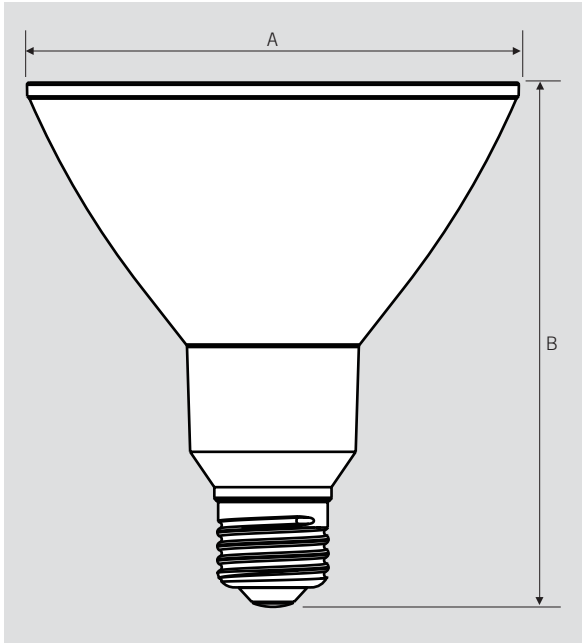

ESSENTIAL SERIES

GENERAL PURPOSE LED BULBS

KT-LED13PAR38-F-8XX /G2

120W REPLACEMENT LAMP

DESCRIPTION

12.5W PAR38 Lamp | 2700–5000K | >80 CRI | Standard Flood

RoHS
Compliant

Enclosed
Fixture Rated

KT-LED13PAR38-F-8XX /G2

120W REPLACEMENT LAMP

PHYSICAL CHARACTERISTICS

LAMP DIMENSIONS

| | |
|--------------|-------|
| A (Diameter) | 4.80" |
| B (Length) | 5.20" |

BASE TYPE: E26 (Medium)

PACKAGING

| | |
|-------------------|--------------------------|
| Carton Quantity | 24 pcs |
| Carton Dimensions | 16.69" × 11.93" × 12.24" |