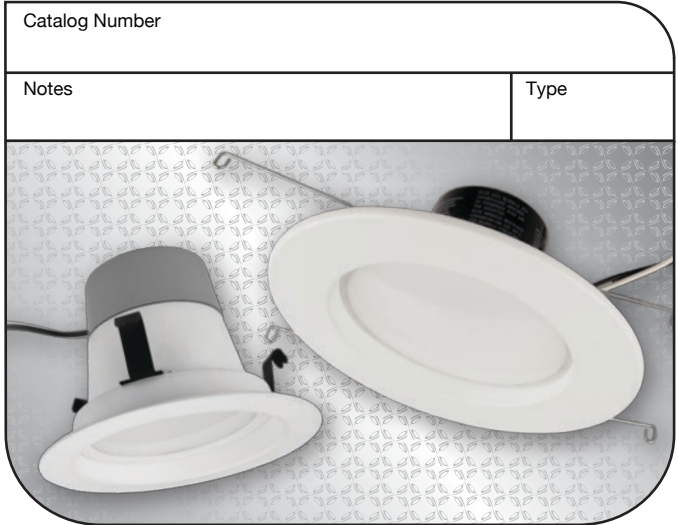

LED Dimmable Recessed Retrofits Specifications

LED

35,000 Hours average rated life, 120Volts

Applications:

Ideal for dimmable 6", 5" & 4" downlight applications

Perfect for retrofit or new construction recessed downlight applications

Features and Benefits

- Ideal for replacing dimmable 65W and 85W incandescent alternatives in 5" and 6" recessed cans.
- 4" unit ideal for replacing 50W incandescent alternatives in a 4" recessed can.
- Exceeds all industry standards – ENERGY STAR® rated.
- Smooth, uniform dimming.
- Highly efficient LEDs and Driver.
- Long Life: 35,000 hours.
- Consistent color within 3 MacAdam ellipse tolerance.
- UL approved for damp locations.
- Easy installation and integrated trim.
- Shatter Resistant

Specifications

	14W	12W	10W
Recessed Downlight Size:	5", 6"	5", 6"	4"
Input Line Voltage:	120 VAC	120 VAC	120 VAC
Input Power	14 W	12 W	10 W
Input Line Frequency	50/60HZ	50/60HZ	50/60HZ
Lamp Life (Rated)	35,000 hrs	35,000 hrs	35,000 hrs
Minimum Starting Temp	-20°C	-20°C	-20°C
Maximum Operating Temp	40°C	40°C	40°C