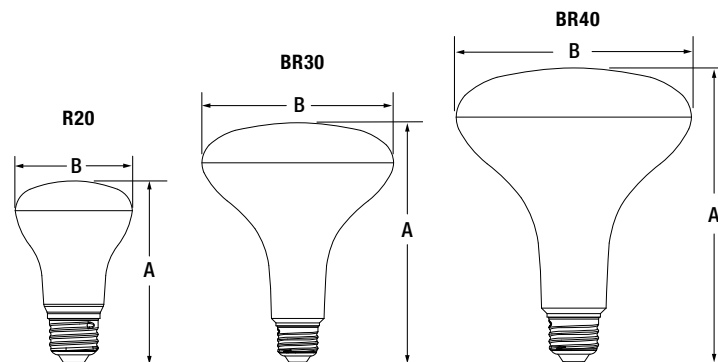

Ordering Guide

LED	XX	BR30	/	DIM	/	HO	/	8	27	/	RP
LED Lamps	Wattage: 7, 9, 13	Lamp Type: R20, BR30, BR40		Dimmable		High Output		CRI = 80+	Color Temperature 2700K, 3000K, 4000K, 5000K		Retail Pack

Energy Savings

Basic Product Description	LED Life (hrs.)	Similar Incandescent	Incandescent Life (hrs.)	Incandescent Lumens	Watts Saved	Energy Savings*	LED Life vs. Incandescent
LED7R20	25,000	50R20	2,000	420	44	$121.00	12x
LED9BR30	25,000	65BR30	2,000	700	56	$154.00	12x
LED13BR40	25,000	85BR40	2,000	1065	73	$200.75	12x

*Energy savings over life of lamp calculated at $0.11/kWh

Lamp Dimensions

	(A) MOL inches (mm)	(B) Diameter inches (mm)
R20	3.90 (99)	2.48 (63)
BR30	5 (127)	3.74 (95)
BR40	6.14 (156)	4.88 (124)

LEDVANCE LLC
181 Ballardvale Street, Suite 203
Wilmington, MA 01887 USA
Phone 1-800-LIGHTBULB (1-800-544-4828)
www.ledvanceUS.com

SCAN TO FOLLOW US
ON SOCIAL MEDIA