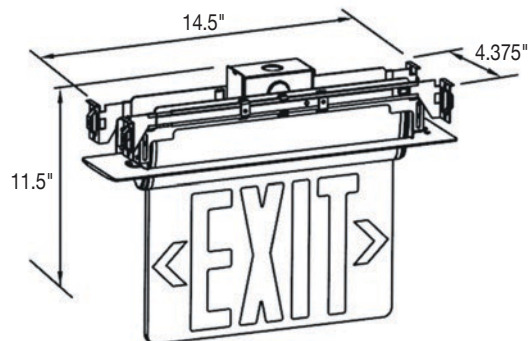

Dimensions:

Warranties & Compliances:	Item #	Description	LED Color	Power	Voltage Input	Background	Housing Color	
	Ordering Information:							
    Ni-Cd battery 5 YEAR WARRANTY Unit 5 YEAR WARRANTY LED Strip 25 YEAR WARRANTY	UNIVRSC	Universal Surface and Recessed Mount Edgelit, Single Face	Red	BBUP	120/277	Clear Surface	Aluminum	
	UNIVRSCWH	Universal Surface and Recessed Mount Edgelit, Single Face	Red	BBUP	120/277	Clear Surface	White	
	UNIVRSM	Universal Surface and Recessed Mount Edgelit, Single Face	Red	BBUP	120/277	Mirror Surface	Aluminum	
	UNIVRDM	Universal Surface and Recessed Mount Edgelit, Double Face	Red	BBUP	120/277	Mirror Surface	Aluminum	
	UNIVGSC	Universal Surface and Recessed Mount Edgelit, Single Face	Green	BBUP	120/277	Clear Surface	Aluminum	
	UNIVGSCWH	Universal Surface and Recessed Mount Edgelit, Single Face	Green	BBUP	120/277	Clear Surface	White	
	UNIVGSM	Universal Surface and Recessed Mount Edgelit, Single Face	Green	BBUP	120/277	Mirror Surface	Aluminum	
	UNIVGDM	Universal Surface and Recessed Mount Edgelit, Double Face	Green	BBUP	120/277	Mirror Surface	Aluminum	
For the most up-to-date specs, please visit www.tcpi.com