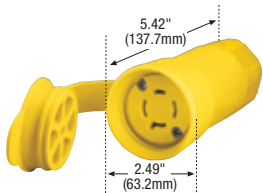

#### Product description

3-pole, 4-wire grounding  
20A, 3Ø 250V/AC  
NEMA L15-20

L1520RW

L1620PY

L1620CY

L1620CW

**Dimensional information:**  
D-34-35

**Specification information:**  
Watertight industrial plugs & connectors: D-38  
Watertight industrial receptacles: D-39  
Severe duty industrial plugs & connectors: D-40  
Corrosion resistant: D-41

#### 3Ø plugs & connectors

Rating	A	V/AC	NEMA	Description	Cord diameter	Color	Plug catalog no.	Connector catalog no.		
20	250	L15-20	3Ø watertight	0.36-0.84" (9.1-21.3mm)	Y	□ L1520PW	□ L1520CW	•	•	
			3Ø watertight	0.36-0.84" (9.1-21.3mm)	BK	□ L1520PWBK	□ L1520CWBK	•	•	
			3Ø severe duty	0.63-1.16" (15.9-29.4mm)	Y & BK	□ L1520PY	□ L1520CY	•	•	
			3Ø safety grip corrosion resistant	0.38-1.00" (9.7-25.4mm)	Y	□ CRL1520P	□ CRL1520C	•	•	