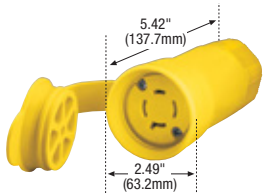

#### 3Ø plugs & connectors

Rating A	V/AC	NEMA	Description	Cord diameter	Color	Plug catalog no.	Connector catalog no.	
20	250	L15-20	3Ø watertight	0.36-0.84" (9.1-21.3mm)	Y	□ L1520PW	□ L1520CW	• •
			3Ø watertight	0.36-0.84" (9.1-21.3mm)	BK	□ L1520PWBK	□ L1520CWBK	• •
			3Ø severe duty	0.63-1.16" (15.9-29.4mm)	Y & BK	□ L1520PY	□ L1520CY	• •
			3Ø safety grip corrosion resistant	0.38-1.00" (9.7-25.4mm)	Y	□ CRL1520P	□ CRL1520C	• •

#### Product description

3-pole, 4-wire grounding  
20A, 3Ø 480V/AC  
NEMA L16-20

L1620CY

L1620CW

#### 3Ø plugs & connectors

Rating A	V/AC	NEMA	Description	Cord diameter	Color	Plug catalog no.	Connector catalog no.	
20	480	L16-20	3Ø watertight	0.36-0.84" (9.1-21.3mm)	Y	□ L1620PW	□ L1620CW	• •
			3Ø watertight	0.36-0.84" (9.1-21.3mm)	BK	□ L1620PWBK	□ L1620CWBK	• •
			3Ø severe duty	0.63-1.16" (15.9-29.4mm)	Y & BK	□ L1620PY	□ L1620CY	• •
			3Ø safety grip corrosion resistant	0.38-1.00" (9.7-25.4mm)	Y	□ CRL1620P	□ CRL1620C	