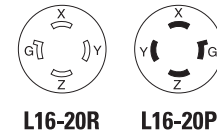

Complex environment locking devices

Product description

3-pole, 4-wire grounding
20A, 3Ø 480V/AC
NEMA L16-20

L1620CY

3Ø plugs & connectors

Rating	A	V/AC	NEMA	Description	Cord diameter	Color	Plug catalog no.	Connector catalog no.		
20	480	L16-20	3Ø watertight	0.36-0.84" (9.1-21.3mm)	Y	□ L1620PW	□ L1620CW	•	•	
			3Ø watertight	0.36-0.84" (9.1-21.3mm)	BK	□ L1620PWBK	□ L1620CWBK	•	•	
			3Ø severe duty	0.63-1.16" (15.9-29.4mm)	Y & BK	□ L1620PY	□ L1620CY	•	•	
			3Ø safety grip corrosion resistant	0.38-1.00" (9.7-25.4mm)	Y	□ CRL1620P	□ CRL1620C			

3Ø receptacles

Rating	A	V/AC	NEMA	Description	Color	Single receptacle catalog no.		
20	480	L16-20	3Ø watertight	Y	□ L1620RW	•	•	
			3Ø watertight	BK	□ L1620RWBK	•	•