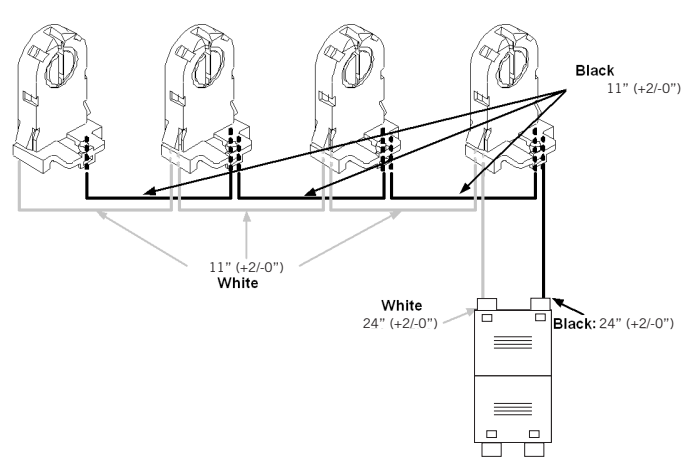

TROFFER APPLICATIONS

CATALOG NUMBER	DESCRIPTION
KT-SOCKET-T8-U-S-2-W	2-Lamp Wiring Harness for LED Tubes; Includes (2) Pre-Wired Standard, Non-Shunted Sockets with Power Quick Disconnect
KT-SOCKET-T8-U-S-3-W	3-Lamp Wiring Harness for LED Tubes; Includes (3) Pre-Wired Standard, Non-Shunted Sockets with Power Quick Disconnect
KT-SOCKET-T8-U-S-4-W	4-Lamp Wiring Harness for LED Tubes; Includes (4) Pre-Wired Standard, Non-Shunted Sockets with Power Quick Disconnect
KT-SOCKET-T8-U-S-6-W	6-Lamp Wiring Harness for LED Tubes; Includes (6) Pre-Wired Standard, Non-Shunted Sockets with Power Quick Disconnect

WIRING DIAGRAMS

----- WIRING HARNESS CONTENTS

WIRING HARNESS

RETROFIT ACCESSORIES

STRIP APPLICATIONS

CATALOG NUMBER	DESCRIPTION
KT-SOCKET-T8-U-T-2-W	2-Lamp Wiring Harness for LED Tubes; Includes (2) Pre-Wired Tall, Non-Shunted Sockets with Power Quick Disconnect
KT-SOCKET-T8-U-T-3-W	3-Lamp Wiring Harness for LED Tubes; Includes (3) Pre-Wired Tall, Non-Shunted Sockets with Power Quick Disconnect
KT-SOCKET-T8-U-T-4-W	4-Lamp Wiring Harness for LED Tubes; Includes (4) Pre-Wired Tall, Non-Shunted Sockets with Power Quick Disconnect
KT-SOCKET-T8-U-T-6-W	6-Lamp Wiring Harness for LED Tubes; Includes (6) Pre-Wired Tall, Non-Shunted Sockets with Power Quick Disconnect

WIRING DIAGRAMS

----- WIRING HARNESS CONTENTS