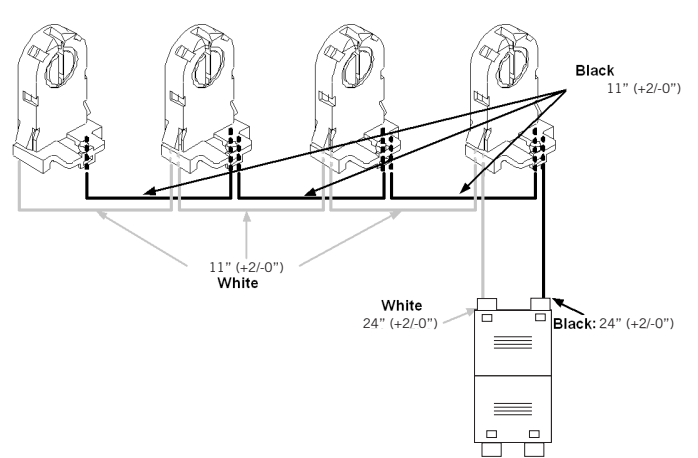

WIRING HARNESS

RETROFIT ACCESSORIES

STRIP APPLICATIONS

CATALOG NUMBER	DESCRIPTION
KT-SOCKET-T8-U-T-2-W	2-Lamp Wiring Harness for LED Tubes; Includes (2) Pre-Wired Tall, Non-Shunted Sockets with Power Quick Disconnect
KT-SOCKET-T8-U-T-3-W	3-Lamp Wiring Harness for LED Tubes; Includes (3) Pre-Wired Tall, Non-Shunted Sockets with Power Quick Disconnect
KT-SOCKET-T8-U-T-4-W	4-Lamp Wiring Harness for LED Tubes; Includes (4) Pre-Wired Tall, Non-Shunted Sockets with Power Quick Disconnect
KT-SOCKET-T8-U-T-6-W	6-Lamp Wiring Harness for LED Tubes; Includes (6) Pre-Wired Tall, Non-Shunted Sockets with Power Quick Disconnect

TROFFER APPLICATIONS

CATALOG NUMBER	DESCRIPTION
KT-SOCKET-T8-U-S-2-W	2-Lamp Wiring Harness for LED Tubes; Includes (2) Pre-Wired Standard, Non-Shunted Sockets with Power Quick Disconnect
KT-SOCKET-T8-U-S-3-W	3-Lamp Wiring Harness for LED Tubes; Includes (3) Pre-Wired Standard, Non-Shunted Sockets with Power Quick Disconnect
KT-SOCKET-T8-U-S-4-W	4-Lamp Wiring Harness for LED Tubes; Includes (4) Pre-Wired Standard, Non-Shunted Sockets with Power Quick Disconnect
KT-SOCKET-T8-U-S-6-W	6-Lamp Wiring Harness for LED Tubes; Includes (6) Pre-Wired Standard, Non-Shunted Sockets with Power Quick Disconnect

WIRING DIAGRAMS

----- WIRING HARNESS CONTENTS

WIRING HARNESS

RETROFIT ACCESSORIES

STRIP APPLICATIONS

CATALOG NUMBER	DESCRIPTION
KT-SOCKET-T8-U-T-2-W	2-Lamp Wiring Harness for LED Tubes; Includes (2) Pre-Wired Tall, Non-Shunted Sockets with Power Quick Disconnect
KT-SOCKET-T8-U-T-3-W	3-Lamp Wiring Harness for LED Tubes; Includes (3) Pre-Wired Tall, Non-Shunted Sockets with Power Quick Disconnect
KT-SOCKET-T8-U-T-4-W	4-Lamp Wiring Harness for LED Tubes; Includes (4) Pre-Wired Tall, Non-Shunted Sockets with Power Quick Disconnect
KT-SOCKET-T8-U-T-6-W	6-Lamp Wiring Harness for LED Tubes; Includes (6) Pre-Wired Tall, Non-Shunted Sockets with Power Quick Disconnect