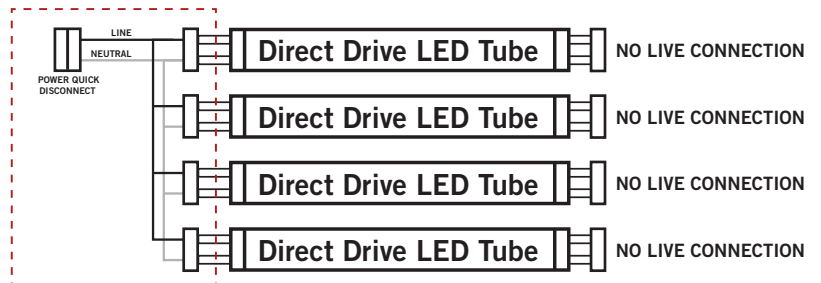

WIRING DIAGRAMS

----- WIRING HARNESS CONTENTS