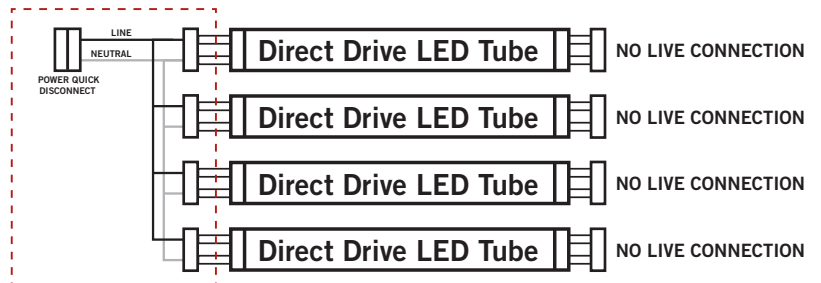

WIRING HARNESS

RETROFIT ACCESSORIES

STRIP APPLICATIONS

CATALOG NUMBER	DESCRIPTION
KT-SOCKET-T8-U-T-2-W	2-Lamp Wiring Harness for LED Tubes; Includes (2) Pre-Wired Tall, Non-Shunted Sockets with Power Quick Disconnect
KT-SOCKET-T8-U-T-3-W	3-Lamp Wiring Harness for LED Tubes; Includes (3) Pre-Wired Tall, Non-Shunted Sockets with Power Quick Disconnect
KT-SOCKET-T8-U-T-4-W	4-Lamp Wiring Harness for LED Tubes; Includes (4) Pre-Wired Tall, Non-Shunted Sockets with Power Quick Disconnect
KT-SOCKET-T8-U-T-6-W	6-Lamp Wiring Harness for LED Tubes; Includes (6) Pre-Wired Tall, Non-Shunted Sockets with Power Quick Disconnect

TROFFER APPLICATIONS

CATALOG NUMBER	DESCRIPTION
KT-SOCKET-T8-U-S-2-W	2-Lamp Wiring Harness for LED Tubes; Includes (2) Pre-Wired Standard, Non-Shunted Sockets with Power Quick Disconnect
KT-SOCKET-T8-U-S-3-W	3-Lamp Wiring Harness for LED Tubes; Includes (3) Pre-Wired Standard, Non-Shunted Sockets with Power Quick Disconnect
KT-SOCKET-T8-U-S-4-W	4-Lamp Wiring Harness for LED Tubes; Includes (4) Pre-Wired Standard, Non-Shunted Sockets with Power Quick Disconnect
KT-SOCKET-T8-U-S-6-W	6-Lamp Wiring Harness for LED Tubes; Includes (6) Pre-Wired Standard, Non-Shunted Sockets with Power Quick Disconnect

WIRING DIAGRAMS

----- WIRING HARNESS CONTENTS

WIRING HARNESS

RETROFIT ACCESSORIES

STRIP APPLICATIONS

CATALOG NUMBER	DESCRIPTION
KT-SOCKET-T8-U-T-2-W	2-Lamp Wiring Harness for LED Tubes; Includes (2) Pre-Wired Tall, Non-Shunted Sockets with Power Quick Disconnect
KT-SOCKET-T8-U-T-3-W	3-Lamp Wiring Harness for LED Tubes; Includes (3) Pre-Wired Tall, Non-Shunted Sockets with Power Quick Disconnect
KT-SOCKET-T8-U-T-4-W	4-Lamp Wiring Harness for LED Tubes; Includes (4) Pre-Wired Tall, Non-Shunted Sockets with Power Quick Disconnect
KT-SOCKET-T8-U-T-6-W	6-Lamp Wiring Harness for LED Tubes; Includes (6) Pre-Wired Tall, Non-Shunted Sockets with Power Quick Disconnect