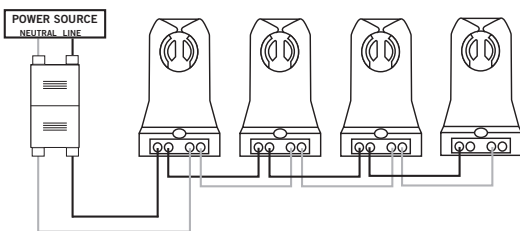

WIRING HARNESS

RETROFIT ACCESSORIES

STRIP APPLICATIONS

CATALOG NUMBER	DESCRIPTION
KT-SOCKET-T8-U-T-2-W	2-Lamp Wiring Harness for LED Tubes; Includes (2) Pre-Wired Tall, Non-Shunted Sockets with Power Quick Disconnect
KT-SOCKET-T8-U-T-3-W	3-Lamp Wiring Harness for LED Tubes; Includes (3) Pre-Wired Tall, Non-Shunted Sockets with Power Quick Disconnect
KT-SOCKET-T8-U-T-4-W	4-Lamp Wiring Harness for LED Tubes; Includes (4) Pre-Wired Tall, Non-Shunted Sockets with Power Quick Disconnect
KT-SOCKET-T8-U-T-6-W	6-Lamp Wiring Harness for LED Tubes; Includes (6) Pre-Wired Tall, Non-Shunted Sockets with Power Quick Disconnect

TROFFER APPLICATIONS

CATALOG NUMBER	DESCRIPTION
KT-SOCKET-T8-U-S-2-W	2-Lamp Wiring Harness for LED Tubes; Includes (2) Pre-Wired Standard, Non-Shunted Sockets with Power Quick Disconnect
KT-SOCKET-T8-U-S-3-W	3-Lamp Wiring Harness for LED Tubes; Includes (3) Pre-Wired Standard, Non-Shunted Sockets with Power Quick Disconnect
KT-SOCKET-T8-U-S-4-W	4-Lamp Wiring Harness for LED Tubes; Includes (4) Pre-Wired Standard, Non-Shunted Sockets with Power Quick Disconnect
KT-SOCKET-T8-U-S-6-W	6-Lamp Wiring Harness for LED Tubes; Includes (6) Pre-Wired Standard, Non-Shunted Sockets with Power Quick Disconnect

WIRING DIAGRAMS

----- WIRING HARNESS CONTENTS

WIRING HARNESS

RETROFIT ACCESSORIES

STRIP APPLICATIONS

CATALOG NUMBER	DESCRIPTION
KT-SOCKET-T8-U-T-2-W	2-Lamp Wiring Harness for LED Tubes; Includes (2) Pre-Wired Tall, Non-Shunted Sockets with Power Quick Disconnect
KT-SOCKET-T8-U-T-3-W	3-Lamp Wiring Harness for LED Tubes; Includes (3) Pre-Wired Tall, Non-Shunted Sockets with Power Quick Disconnect
KT-SOCKET-T8-U-T-4-W	4-Lamp Wiring Harness for LED Tubes; Includes (4) Pre-Wired Tall, Non-Shunted Sockets with Power Quick Disconnect
KT-SOCKET-T8-U-T-6-W	6-Lamp Wiring Harness for LED Tubes; Includes (6) Pre-Wired Tall, Non-Shunted Sockets with Power Quick Disconnect