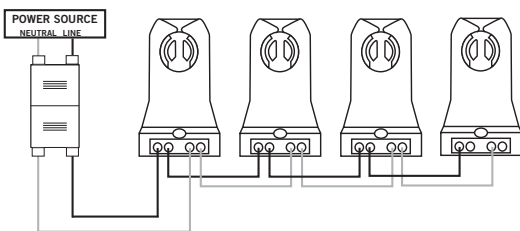

WIRING DIAGRAMS

----- WIRING HARNESS CONTENTS