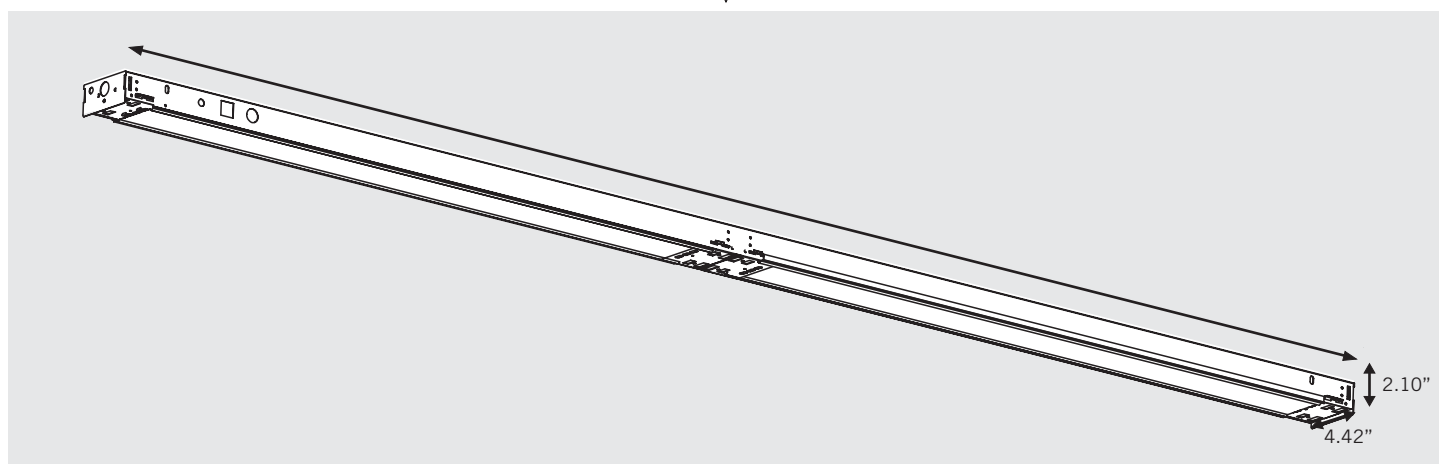

PRODUCT DIMENSIONS

Note: In order for UL safety certification to be valid, only Keystone lamps may be installed in the fixture as per product label.