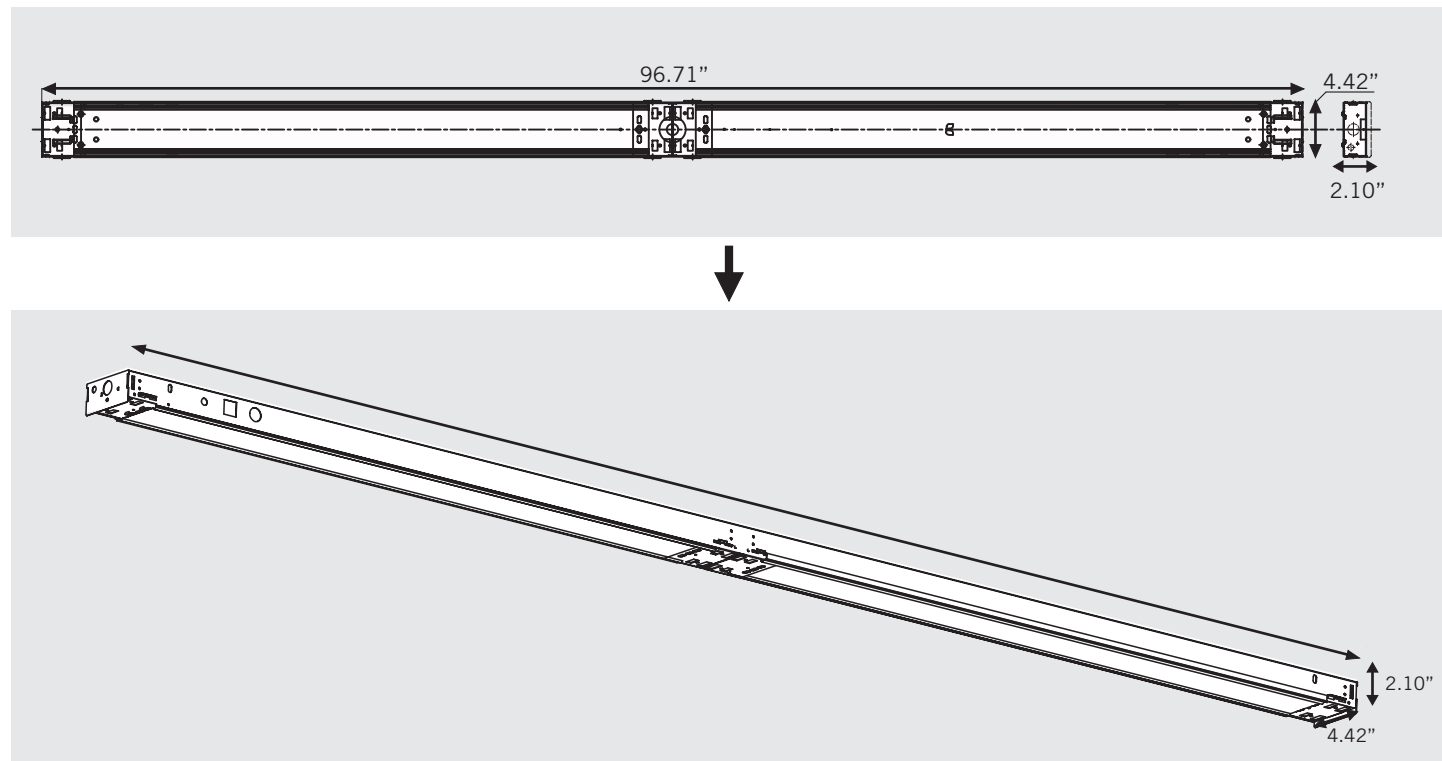

### DESCRIPTION

8' LED tube ready strip fixture, 4 lamp. (lamps sold separately)

### PRODUCT DIMENSIONS

**Note:** In order for UL safety certification to be valid, only Keystone lamps may be installed in the fixture as per product label.