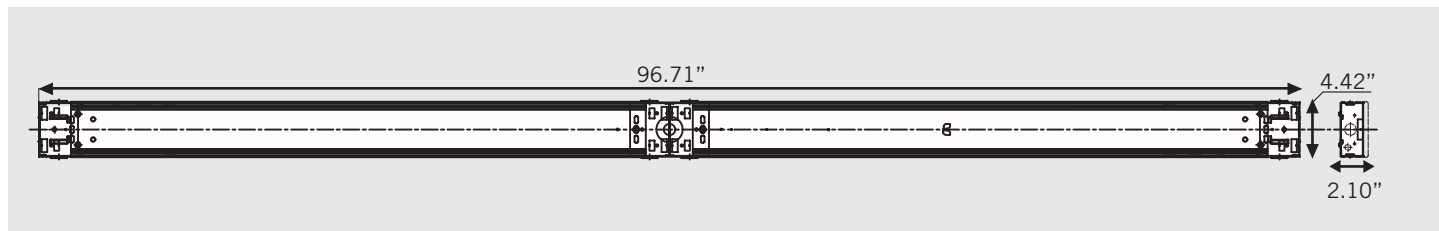

PRODUCT DIMENSIONS

Note: In order for UL safety certification to be valid, only Keystone lamps may be installed in the fixture as per product label.