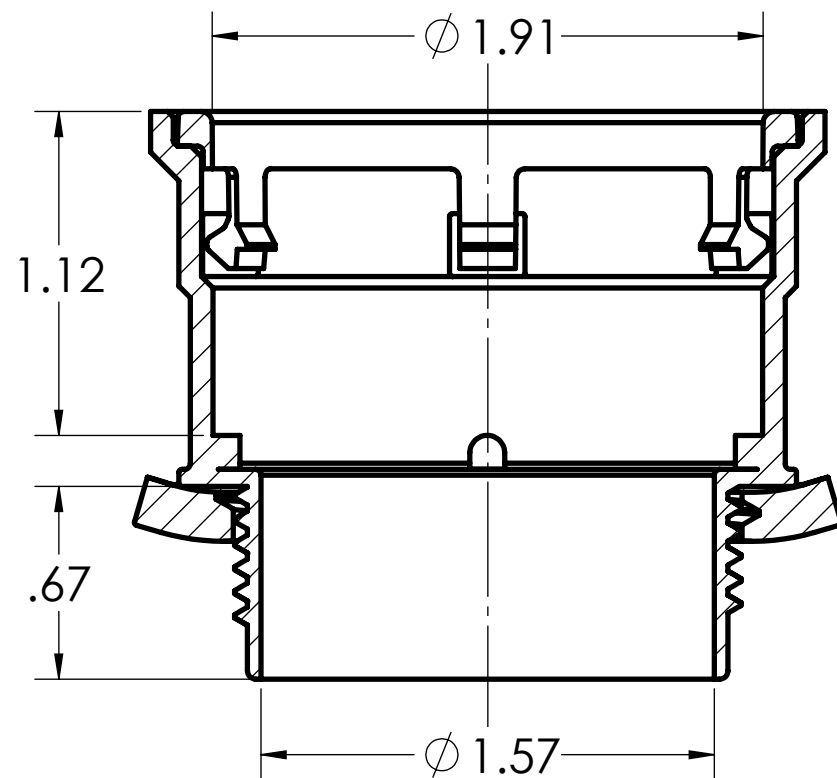

DIMENSIONS SHOWN ARE FOR REFERENCE AND ARE SUBJECT TO CHANGE WITHOUT NOTICE		
<b>IPEX Technologies Inc.</b>		
PART DESCRIPTION KTA30 1 1/2" PVC CONNECTOR LOCKNUT GREY KWIKON		
PRODUCT CODE: 189681	UNIT: INCHES UNLESS DUAL DIMENSION: INCH [METRIC]	SCALE: NTS
DRAWN:	J.C.	