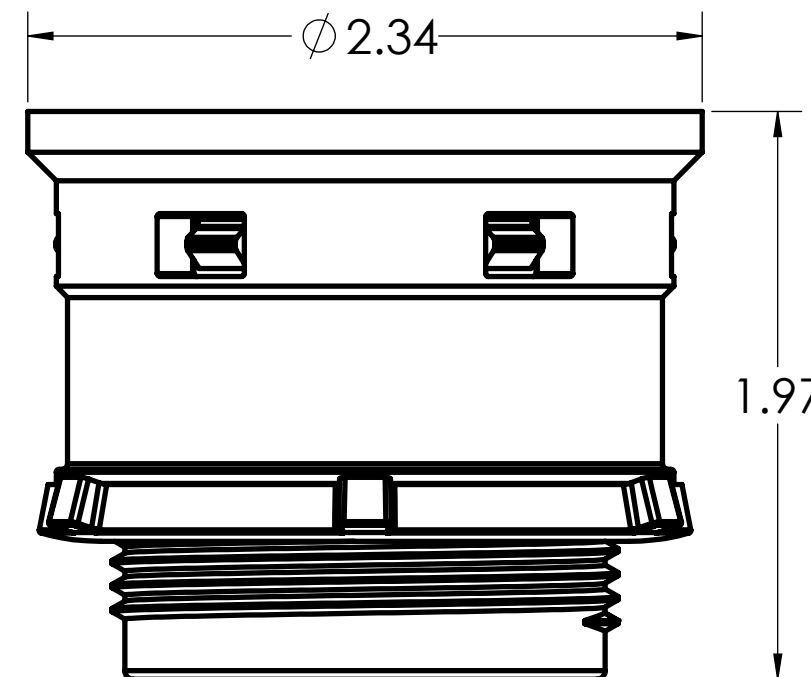

DIMENSIONS SHOWN ARE FOR REFERENCE AND ARE SUBJECT TO CHANGE WITHOUT NOTICE		
<b>IPEX Technologies Inc.</b>		
PART DESCRIPTION KTA30 1 1/2" PVC CONNECTOR LOCKNUT GREY KWIKON		
PRODUCT CODE: 189681	UNIT: INCHES UNLESS DUAL DIMENSION: INCH [METRIC]	SCALE: NTS
DRAWN:	J.C.	