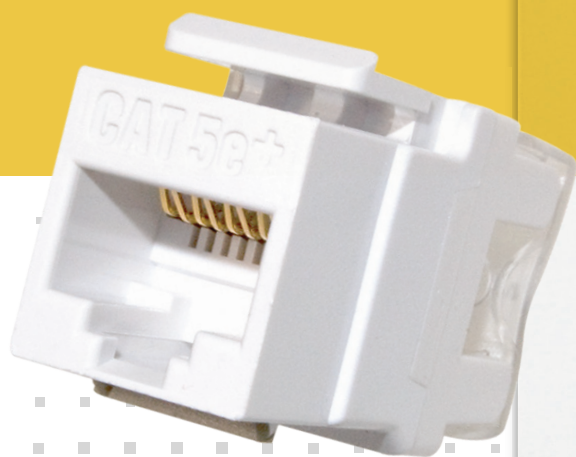

KSSVW

*Available in packs of 50.

PART NO.	DESCRIPTION
WP3479-XX	Non-Recessed Coax Keystone F-Connector (1 GHz) 50 Count Bulk Pack in WH or LA (WP3479-XX-50)
WP3480-XX	Recessed Gold F-Connector (3GHz)
WP3481-XX (KSFFxx)	Recessed Nickle F-Connector (3GHz) 50 Count Bulk Pack in WH (WP3481-WH-50)
WP3482-XX (KSFFSTxx)	Recessed Self-Terminating Keystone F-Connector (1 GHz)
WP1234-XX	HDMI Keystone Insert/Coupler
WP3455-XX (KSBL10xx) [†]	Blank Keystone Insert Colors: BK, BR, IV (I), LA, WH (W)
KSBNCxx	Keystone BNC-to-BNC Connector
KSSVxx	Keystone S-Video-to-110 Termination Colors: I, LA, W

COLOR OPTIONS

WALL PLATES, INSERTS & ENCLOSURES GUIDE

designed to be better.™

WALLPLATES & INSERTS

Our line of Keystone wall plates and Cat 5e, Cat6, Cat6a, F-Connectors, speaker binding posts and RCA inserts provide flexible setup options at any location.